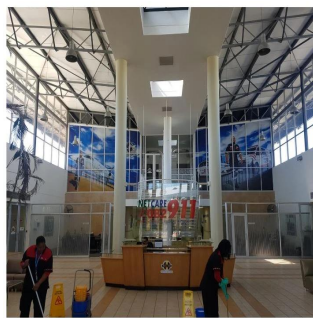

Ibarra Valdez
Ibarra Valdez Real Estate
Ciudad de México, Mexico - Mistsevy Chas

+52 55-88527336

MAGNIFICENT OFFICES WITH GREAT HIGHWAY FRONTAGE Superb corporate offices with storage space or extra basement parking available for sale or to let. Well located in Waterfall, Midrand with easy access to the N1 highway and major arterial routes. In close proximity to all amenities at Mall of Africa. The premises offer great highway exposure! This stand alone building comprises 2534m2 of office space including generous balcony space on each side of the building as well as a canteen with a large kitchen and pause areas. In addition, the building features 1930m2 of storage / basement parking area which is serviced by two roller doors as well as training and service rooms and store rooms. Please contact me for further options or to arrange a viewing.