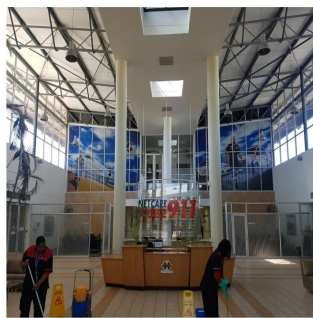

**Ibarra Valdez**  
Ibarra Valdez Real Estate  
Ciudad de México, Mexico - Mistsevy Chas

+52 55-88527336

MAGNIFICENT OFFICES WITH GREAT HIGHWAY FRONTAGE Superb corporate offices with storage space or extra basement parking available for sale or to let. Well located in Waterfall, Midrand with easy access to the N1 highway and major arterial routes. In close proximity to all amenities at Mall of Africa. The premises offer great highway exposure! This stand alone building comprises 2534m2 of office space including generous balcony space on each side of the building as well as a canteen with a large kitchen and pause areas. In addition, the building features 1930m2 of storage / basement parking area which is serviced by two roller doors as well as training and service rooms and store rooms. Please contact me for further options or to arrange a viewing.