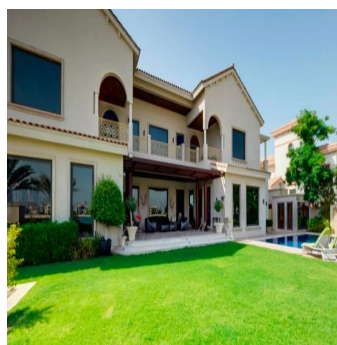

**Pgs Realty**  
Pgs Realty  
Panamá, Panama - Mistsevyy Chas

+507 391-8878

Exclusive Luxury Signature Villa in Palm Jumeirah Luxury interior, spacious living, dining areas, 6 bedrooms High number Plot size: 13,400 sq.ft. B.U,A: 7,000 sq.ft. Vacant on Transfer Viewing is possible with 1day notice.

Dostupnyy Z: 01.01.1970

Poverkh: 4 Poverkhy: 4 Rik Pobudovy: 2017 Avtomobil?Ni Mistsya: 4 Rik Pobudovy: 2017 Typ: Ofis

Palm Jumeirah is the world's largest man-made island and is comprised of a 2 km long trunk, a crown made up of 17 fronds and a surrounding crescent. Its 4,000 exclusive villas and spacious apartments enjoy beautiful sea views along with amazing facilities such as a range of sophisticated beach clubs - each with swimming pool, gym and restaurant. A dazzling selection of five-star resorts, including the famous Atlantis hotel, make this a truly unique place to buy a luxury home.