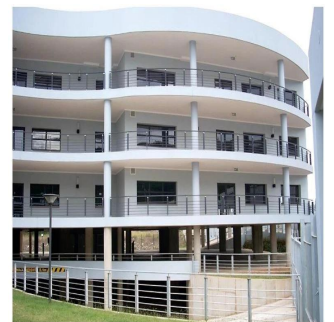

Pentkhaus

Prime Office Building For Sale In Riverhorse Valley

??'?????? ???? ?????, ?????, ?????, , , 4037,

TSINA PRODAZHU

USD 3119900.00

🏠 4480 qm

📐 kimnaty

🚗 spal?ni

☎ +52 55-88527336

PRIME SECTIONAL TITLE OFFICE BUILDING This prime sectional title office building which consists of 3 352sqm A-grade offices over 3 floors, with 115 parking bays, is for sale in Riverhorse. There is elevator and stair access to the office floors, all of which have spacious balconies for staff pause areas. The building has 24 hours security. Situated in the commercial node of Riverhorse Valley, the building is adjacent to the N2 freeway and has easy access to public transport. This building also boasts river frontage. Contact me now to view!