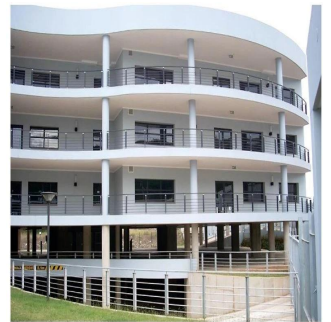

poverhy

qm zemel?na ploshcha

avtomobil?ni mistsya

**Ibarra Valdez**  
Ibarra Valdez Real Estate  
Ciudad de México, Mexico - Mistsevy Chas

+52 55-88527336

PRIME SECTIONAL TITLE OFFICE BUILDING This prime sectional title office building which consists of 3 352sqm A-grade offices over 3 floors, with 115 parking bays, is for sale in Riverhorse. There is elevator and stair access to the office floors, all of which have spacious balconies for staff pause areas. The building has 24 hours security. Situated in the commercial node of Riverhorse Valley, the building is adjacent to the N2 freeway and has easy access to public transport. This building also boasts river frontage. Contact me now to view!