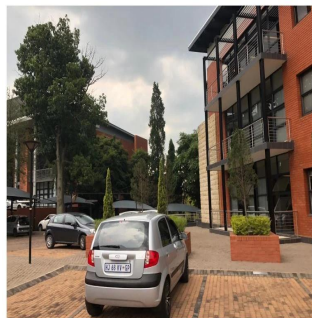

Pentkhaus

Prime Office For Rent In Cbd Sandton

????????-????????????? ???? ??????, ??????-?????, Umhlanga, , , ,

MISYACHNA ORENDА

\$ 431900.00

- 298 qm
- kimnaty
- spal?ni
- vanni kimnaty
- poverhy
- qm zemel?na ploshcha
- avtomobil?ni mistsya

Frank Morrice Arias
 Servmor Realty
 Panamá, Panama - Mistsevy Chas

+507 6670-1137

OFFICE FOR RENT IN UPMARKET OFFICE PARK IN SANDTON Upper Grayston office Park is ideally situated in the heart of the greater Sandton office node, adjacent to the Katherine Street off ramp onto the M1 highway. This a 5 star green rated building with plenty of large windows that allow plenty of natural light to flow throughout. The park features a generator and backup water onsite as well as air-conditioning, lifts and stairs within the building. There is 298/sqm office space available with a combination of glass partitioning. There are 4 balconies, 2 boardrooms and 1 storeroom in the basement.

Dostupnyy Z: 08.05.2019

Poverkh: 4 Poverkhy: 4 Rik Pobudovy: 2017 Avtomobil?Ni Mistsya: 4 Rik Pobudovy: 2017 Typ: Ofis

Sandton is home to the wealthiest square mile on the entire African continent. In 1969 it was formerly an independent town, however, today it falls within the mandate of the Johannesburg Municipality within the Gauteng province. The name is derived from two of the suburban areas within close proximity to each other, Sandown and Bryanston.