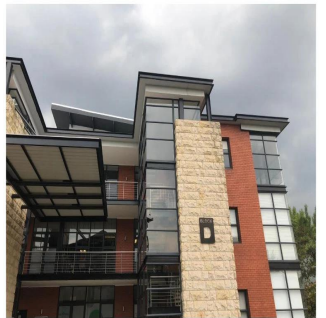

Pentkhaus

Prime Office For Rent In Cbd Sandton

????????-????????????? ???? ??????, ??????-?????, Umhlanga, , , ,

MISYACHNA ORENDА

\$ 431900.00

- 298 qm
- kimnaty
- spal?ni
- vanni kimnaty
- poverhy
- qm zemel?na ploshcha
- avtomobil?ni mistsya

Frank Morrice Arias
 Servmor Realty
 Panamá, Panama - Mistsevy Chas

+507 6670-1137

OFFICE FOR RENT IN UPMARKET OFFICE PARK IN SANDTON Upper Grayston office Park is ideally situated in the heart of the greater Sandton office node, adjacent to the Katherine Street off ramp onto the M1 highway. This a 5 star green rated building with plenty of large windows that allow plenty of natural light to flow throughout. The park features a generator and backup water onsite as well as air-conditioning, lifts and stairs within the building. There is 298/sqm office space available with a combination of glass partitioning. There are 4 balconies, 2 boardrooms and 1 storeroom in the basement.

Dostupnyy Z: 08.05.2019

Poverkh: 4 Poverkhy: 4 Rik Pobudovy: 2017 Avtomobil?Ni Mistsya: 4 Rik Pobudovy: 2017 Typ: Ofis

Sandton is home to the wealthiest square mile on the entire African continent. In 1969 it was formerly an independent town, however, today it falls within the mandate of the Johannesburg Municipality within the Gauteng province. The name is derived from two of the suburban areas within close proximity to each other, Sandown and Bryanston.