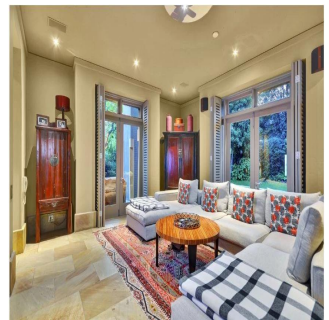

Pentkhaus

Stunning And Luxurious 4 Bedroom House For Sale In Hyde Park

????????-???????????? ??????????, ?????? ?????? ?????????, ?????????, , , 2196,

TSINA PRODAZHU

USD 1699900.00

- 🏠 qm
- 📏 9 kimnaty
- 🚗 4 spal?ni
- 🕒 5 vanni kimnaty
- 🏡 5 poverhy
- 📐 5 qm zemel?na ploshcha
- 🚗 5 avtomobil?ni mistsya

Teresa Castillo
 Morelli And Family Realty
 Panama City, Panama - Mistsevyy Chas

+507 6219-8406

A Stunning, Luxurious, Contemporary Home! His award-winning Johann Slee home has an excellent design and numerous attractive features - high volumes, skylights, tall windows and doors, shutters, retracting sliding doors, balconies, curved walls, set in a superb, secure position in boomed 4th Rd. Grand volume reception rooms with fireplace flow on to an entertainment patio with similar height ceiling, wood deck flooring and draw-down blinds, plus enclosed areas for a braai and for refrigerator and storage. The family room opens on the treed garden, with solar-heated pool and automated cover. Large man-cave/entertainment lounge has full home theatre system, bar fittings, space for full-size snooker table, glass-enclosed air conditioned wine units and seated tasting area. Gym room opens on to pool and garden, and has its own cloakroom, plus steam shower. The guest suite has lounge and bedroom, fireplace, bathroom en suite, and opens on to an attractive garden courtyard. Upstairs - the master bedroom has a fireplace and two balconies overlooking the garden, with spacious fitted dressing room and full bathroom en-suite with heated towel rails, plus outside shower. There are two fitted study areas and two further bedrooms with en-suite bathrooms. Two staff rooms each have a kitchenette and bathroom en-suite, plus there is a 65 KVA generator, borehole and water tanks.