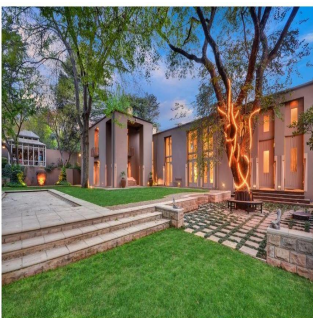

Pentkhaus

Stunning And Luxurious 4 Bedroom House For Sale In Hyde Park

????????-???????????? ???? ??????, ?????? ?????? ?????????, ?????????, , , 2196,

TSINA PRODAZHU

\$ 1699900.00

- 🏠 qm
- 📏 9 kimnaty
- 🚗 4 spal?ni
- 🕒 5 vanni kimnaty
- 🏡 5 poverhy
- 📐 5 qm zemel?na ploshcha
- 📄 5 avtomobil?ni mistsya

Teresa Castillo
 Morelli And Family Realty
 Panama City, Panama - Mistsevyy Chas

+507 6219-8406

A Stunning, Luxurious, Contemporary Home! His award-winning Johann Slee home has an excellent design and numerous attractive features - high volumes, skylights, tall windows and doors, shutters, retracting sliding doors, balconies, curved walls, set in a superb, secure position in boomed 4th Rd. Grand volume reception rooms with fireplace flow on to an entertainment patio with similar height ceiling, wood deck flooring and draw-down blinds, plus enclosed areas for a braai and for refrigerator and storage. The family room opens on the treed garden, with solar-heated pool and automated cover. Large man-cave/entertainment lounge has full home theatre system, bar fittings, space for full-size snooker table, glass-enclosed air conditioned wine units and seated tasting area. Gym room opens on to pool and garden, and has its own cloakroom, plus steam shower. The guest suite has lounge and bedroom, fireplace, bathroom en suite, and opens on to an attractive garden courtyard. Upstairs - the master bedroom has a fireplace and two balconies overlooking the garden, with spacious fitted dressing room and full bathroom en-suite with heated towel rails, plus outside shower. There are two fitted study areas and two further bedrooms with en-suite bathrooms. Two staff rooms each have a kitchenette and bathroom en-suite, plus there is a 65 KVA generator, borehole and water tanks.