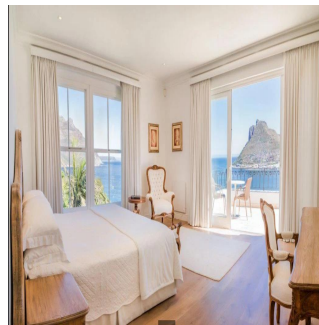

Lola Kramer
Lola Kramer Properties
Cape Town, South Africa - Mistsevy Chas

 **+27 083 252 1023**

The Perfect Villa nestled on Chapmans Peak Drive in a Prestigious Secure Estate overlooking the beach, harbour and beyond.. To its left forest reserve, to the right the enclave of Hout Bay and in front.... nothing but the sea and the most beautiful view in South Africa, perhaps the most beautiful in the world, Spacious modern tastefully designed villa in the very best position to capture spectacular views from every room, entertainment at its best!! Upstairs: Four spacious bedrooms all, ensuite, both the main and second bedroom flows onto the front terrace. Wake - up to breathtaking sea and bay views and sip a sundowner on your private patio whilst watching spectacular sunsets every evening and the ships passing by. State - of - the - art mod kitchen, open plan to the family room and your private zen garden, cycads and sparkling pool add to the feeling of being on top of the world. Dining area with magnificent views flows to lounge/bar area which has an integrated sophisticated TV and audio system. The lounge seamlessly flows to large outdoor patio overlooking the beach, bay, and valley. North facing aspect with magnificent mountain vistas. On the Ground floor are three open plan garages with ample storage;, a grand study/office, large reception room entrance hall and guest cloakroom This home will impress the most discerning buyer. A Must to View and experience and the best value Villa in the Bay. Call Shaun or Lola to arrange a viewing. This one won't be around long.