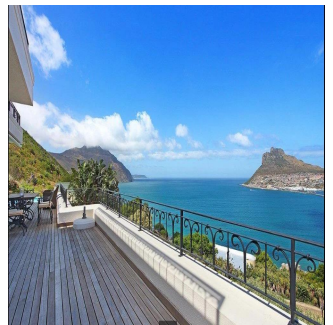

Lola Kramer
Lola Kramer Properties
Cape Town, South Africa - Mistsevy Chas

 **+27 083 252 1023**

The Perfect Villa nestled on Chapmans Peak Drive in a Prestigious Secure Estate overlooking the beach, harbour and beyond.. To its left forest reserve, to the right the enclave of Hout Bay and in front.... nothing but the sea and the most beautiful view in South Africa, perhaps the most beautiful in the world, Spacious modern tastefully designed villa in the very best position to capture spectacular views from every room, entertainment at its best!! Upstairs: Four spacious bedrooms all, ensuite, both the main and second bedroom flows onto the front terrace. Wake - up to breathtaking sea and bay views and sip a sundowner on your private patio whilst watching spectacular sunsets every evening and the ships passing by. State - of - the - art mod kitchen, open plan to the family room and your private zen garden, cycads and sparkling pool add to the feeling of being on top of the world. Dining area with magnificent views flows to lounge/bar area which has an integrated sophisticated TV and audio system. The lounge seamlessly flows to large outdoor patio overlooking the beach, bay, and valley. North facing aspect with magnificent mountain vistas. On the Ground floor are three open plan garages with ample storage;, a grand study/office, large reception room entrance hall and guest cloakroom This home will impress the most discerning buyer. A Must to View and experience and the best value Villa in the Bay. Call Shaun or Lola to arrange a viewing. This one won't be around long.