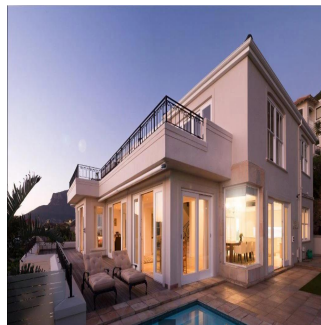

Pentkhaus

Perfect 4 Bedroom House For Sale In Hanging Meadows

, , 7806,

TSINA PRODAZHU

USD 896800.00

- 🏠 7 qm
- 🏠 7 kimnaty
- 🛏️ 4 spal?ni
- 🚿 3 vanni kimnaty
- 🏠 3 poverhy
- 📐 3 qm zemel?na ploshcha
- 🚗 3 avtomobil?ni mistysya

Lola Kramer
Lola Kramer Properties
Cape Town, South Africa - Mistsevy Chas

 **+27 083 252 1023**

The Perfect Villa nestled on Chapmans Peak Drive in a Prestigious Secure Estate overlooking the beach, harbour and beyond.. To its left forest reserve, to the right the enclave of Hout Bay and in front.... nothing but the sea and the most beautiful view in South Africa, perhaps the most beautiful in the world, Spacious modern tastefully designed villa in the very best position to capture spectacular views from every room, entertainment at its best!! Upstairs: Four spacious bedrooms all, ensuite, both the main and second bedroom flows onto the front terrace. Wake - up to breathtaking sea and bay views and sip a sundowner on your private patio whilst watching spectacular sunsets every evening and the ships passing by. State - of - the - art mod kitchen, open plan to the family room and your private zen garden, cycads and sparkling pool add to the feeling of being on top of the world. Dining area with magnificent views flows to lounge/bar area which has an integrated sophisticated TV and audio system. The lounge seamlessly flows to large outdoor patio overlooking the beach, bay, and valley. North facing aspect with magnificent mountain vistas. On the Ground floor are three open plan garages with ample storage;, a grand study/office, large reception room entrance hall and guest cloakroom This home will impress the most discerning buyer. A Must to View and experience and the best value Villa in the Bay. Call Shaun or Lola to arrange a viewing. This one won't be around long.