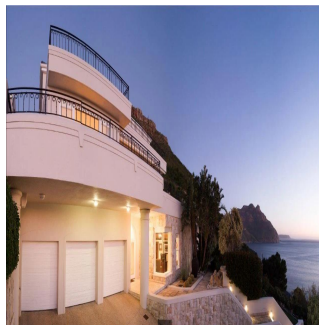

Lola Kramer
Lola Kramer Properties
Cape Town, South Africa - Mistsevy Chas

 **+27 083 252 1023**

The Perfect Villa nestled on Chapmans Peak Drive in a Prestigious Secure Estate overlooking the beach, harbour and beyond.. To its left forest reserve, to the right the enclave of Hout Bay and in front.... nothing but the sea and the most beautiful view in South Africa, perhaps the most beautiful in the world, Spacious modern tastefully designed villa in the very best position to capture spectacular views from every room, entertainment at its best!! Upstairs: Four spacious bedrooms all, ensuite, both the main and second bedroom flows onto the front terrace. Wake - up to breathtaking sea and bay views and sip a sundowner on your private patio whilst watching spectacular sunsets every evening and the ships passing by. State - of - the - art mod kitchen, open plan to the family room and your private zen garden, cycads and sparkling pool add to the feeling of being on top of the world. Dining area with magnificent views flows to lounge/bar area which has an integrated sophisticated TV and audio system. The lounge seamlessly flows to large outdoor patio overlooking the beach, bay, and valley. North facing aspect with magnificent mountain vistas. On the Ground floor are three open plan garages with ample storage;, a grand study/office, large reception room entrance hall and guest cloakroom This home will impress the most discerning buyer. A Must to View and experience and the best value Villa in the Bay. Call Shaun or Lola to arrange a viewing. This one won't be around long.