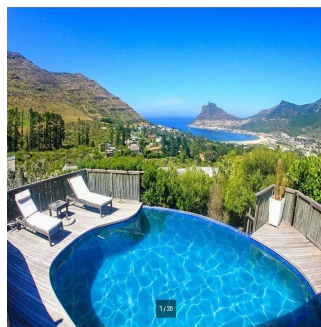

Lola Kramer
Lola Kramer Properties
Cape Town, South Africa - Mistsevyv Chas

 **+27 083 252 1023**

Top Class executive family home- Spectacular 360 Degree views. You will feel on top of the world! This home is situated within the prestigious Estate of Tierboskloof. Boasting a view of the bay, this exceptional property is set in a tranquil environment. This Villa offers a large private garden that opens onto a lush, tropical paradise where children can explore to their heart's content. These sumptuous homes set a whole new standard of indoor-outdoor living, living areas that lead out to the pool and rooms that run effortlessly to the horizons. Close by, is the estate swimming pool. The communal saltwater pool affords magnificent mountain views and a distant glimpse of Hout Bay. With few exceptions, it would be difficult to find a more unique setting for the all weather tennis court. The Estate also offers a full-sized squash court complete with change rooms, showers, and toilet facilities. One of the most special features of Tierboskloof is the choice of mountain trails and walks. These include a 20-minute hike up to a hidden valley along the Baviaanskloof River that reveals a year-round waterfall. Security is a top priority for Tierboskloof. Camera and monitoring systems are employed to ensure the residents' safety. Electric perimeter fencing, dedicated 24-hour security team, dog patrols and a 24-hour armed response are all part of the security measures taken. Access to the estate is controlled by a biometric identification system.