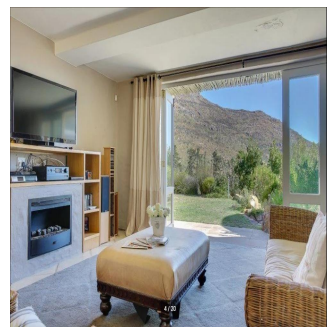

**Lola Kramer**  
Lola Kramer Properties  
Cape Town, South Africa - Mistsevyv Chas

[+27 083 252 1023](tel:+270832521023)

Top Class executive family home- Spectacular 360 Degree views. You will feel on top of the world! This home is situated within the prestigious Estate of Tierboskloof. Boasting a view of the bay, this exceptional property is set in a tranquil environment. This Villa offers a large private garden that opens onto a lush, tropical paradise where children can explore to their heart's content. These sumptuous homes set a whole new standard of indoor-outdoor living, living areas that lead out to the pool and rooms that run effortlessly to the horizons. Close by, is the estate swimming pool. The communal saltwater pool affords magnificent mountain views and a distant glimpse of Hout Bay. With few exceptions, it would be difficult to find a more unique setting for the all weather tennis court. The Estate also offers a full-sized squash court complete with change rooms, showers, and toilet facilities. One of the most special features of Tierboskloof is the choice of mountain trails and walks. These include a 20-minute hike up to a hidden valley along the Baviaanskloof River that reveals a year-round waterfall. Security is a top priority for Tierboskloof. Camera and monitoring systems are employed to ensure the residents' safety. Electric perimeter fencing, dedicated 24-hour security team, dog patrols and a 24-hour armed response are all part of the security measures taken. Access to the estate is controlled by a biometric identification system.