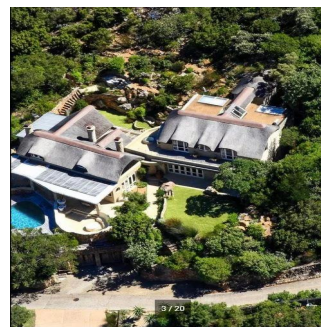

Pentkhaus

Executive 5 Bedroom Family House For Sale In Tierboskloof

, , 7806,

TSINA PRODAZHU

\$ 1099400.00

- 🏠 600 qm
- 🏡 10 kimnaty
- 🛏 5 spal?ni
- 🚤 5 vanni kimnaty
- 🏠 5 poverhy
- 📐 5 qm zemel?na ploshcha
- 🚗 5 avtomobil?ni mistysya

Lola Kramer
Lola Kramer Properties
Cape Town, South Africa - Mistsevyv Chas

 **+27 083 252 1023**

Top Class executive family home- Spectacular 360 Degree views. You will feel on top of the world! This home is situated within the prestigious Estate of Tierboskloof. Boasting a view of the bay, this exceptional property is set in a tranquil environment. This Villa offers a large private garden that opens onto a lush, tropical paradise where children can explore to their heart's content. These sumptuous homes set a whole new standard of indoor-outdoor living, living areas that lead out to the pool and rooms that run effortlessly to the horizons. Close by, is the estate swimming pool. The communal saltwater pool affords magnificent mountain views and a distant glimpse of Hout Bay. With few exceptions, it would be difficult to find a more unique setting for the all weather tennis court. The Estate also offers a full-sized squash court complete with change rooms, showers, and toilet facilities. One of the most special features of Tierboskloof is the choice of mountain trails and walks. These include a 20-minute hike up to a hidden valley along the Baviaanskloof River that reveals a year-round waterfall. Security is a top priority for Tierboskloof. Camera and monitoring systems are employed to ensure the residents' safety. Electric perimeter fencing, dedicated 24-hour security team, dog patrols and a 24-hour armed response are all part of the security measures taken. Access to the estate is controlled by a biometric identification system.