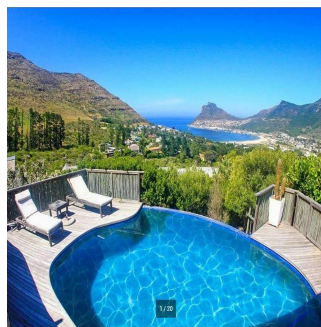

**Lola Kramer**  
Lola Kramer Properties  
Cape Town, South Africa - Mistsevyv Chas

[+27 083 252 1023](tel:+270832521023)

Top Class executive family home- Spectacular 360 Degree views. You will feel on top of the world! This home is situated within the prestigious Estate of Tierboskloof. Boasting a view of the bay, this exceptional property is set in a tranquil environment. This Villa offers a large private garden that opens onto a lush, tropical paradise where children can explore to their heart's content. These sumptuous homes set a whole new standard of indoor-outdoor living, living areas that lead out to the pool and rooms that run effortlessly to the horizons. Close by, is the estate swimming pool. The communal saltwater pool affords magnificent mountain views and a distant glimpse of Hout Bay. With few exceptions, it would be difficult to find a more unique setting for the all weather tennis court. The Estate also offers a full-sized squash court complete with change rooms, showers, and toilet facilities. One of the most special features of Tierboskloof is the choice of mountain trails and walks. These include a 20-minute hike up to a hidden valley along the Baviaanskloof River that reveals a year-round waterfall. Security is a top priority for Tierboskloof. Camera and monitoring systems are employed to ensure the residents' safety. Electric perimeter fencing, dedicated 24-hour security team, dog patrols and a 24-hour armed response are all part of the security measures taken. Access to the estate is controlled by a biometric identification system.