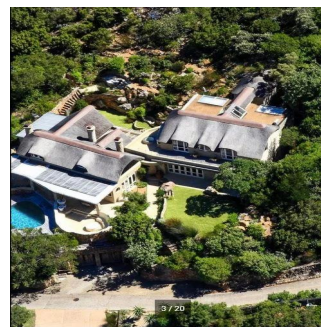

# Executive 5 Bedroom Family House For Sale In Tierboskloof

, , 7806,

TSINA PRODAZHU

**USD 1099400.00**

- 🏠 600 qm
- 🏠 10 kimnaty
- 🛏 5 spal?ni
- 🛁 5 vanni kimnaty
- 🏠 5 poverhy
- 📐 5 qm zemel?na ploshcha
- 🚗 5 avtomobil?ni mistysya

**Lola Kramer**  
Lola Kramer Properties  
Cape Town, South Africa - Mistsevyv Chas

[+27 083 252 1023](tel:+270832521023)

Top Class executive family home- Spectacular 360 Degree views. You will feel on top of the world! This home is situated within the prestigious Estate of Tierboskloof. Boasting a view of the bay, this exceptional property is set in a tranquil environment. This Villa offers a large private garden that opens onto a lush, tropical paradise where children can explore to their heart's content. These sumptuous homes set a whole new standard of indoor-outdoor living, living areas that lead out to the pool and rooms that run effortlessly to the horizons. Close by, is the estate swimming pool. The communal saltwater pool affords magnificent mountain views and a distant glimpse of Hout Bay. With few exceptions, it would be difficult to find a more unique setting for the all weather tennis court. The Estate also offers a full-sized squash court complete with change rooms, showers, and toilet facilities. One of the most special features of Tierboskloof is the choice of mountain trails and walks. These include a 20-minute hike up to a hidden valley along the Baviaanskloof River that reveals a year-round waterfall. Security is a top priority for Tierboskloof. Camera and monitoring systems are employed to ensure the residents' safety. Electric perimeter fencing, dedicated 24-hour security team, dog patrols and a 24-hour armed response are all part of the security measures taken. Access to the estate is controlled by a biometric identification system.