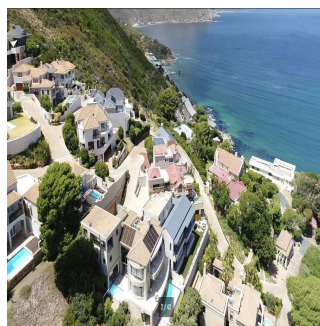

**Lola Kramer**  
 Lola Kramer Properties  
 Cape Town, South Africa - Mistsevy Chas

+27 083 252 1023

Spectacular Villa in Private Secure Estate on the Sought After Chapmans Peak Contact Shaun Kramer to view this illustrious estate's finest villa. Lock up and go..and spacious and open views for indoor/outdoor living at its best in a secure environment. Perched on the Slopes of Chapmans Peak within a premium security estate offering spectacular views. Hikes, Surfing, Yachting, Fishing, World Class Restaurants and shopping are a stroll away as are exceptional wineries and golf course - Exceptional Panoramic Sea, Beach and Mountain Views. A must see for spectacular sundowners. - North Facing Home which is warm and sunny even in Winter - Bordering Private Garden and Secure Protected Mountain Space offers exceptional Privacy and Security - 24 Hour Security and Access Control - 5 or 6 en-suite spacious bedrooms; two of which with separate entrance can serve as flatlet ideal for live-in Carers or teenagers or house manager - Three large lounges; One Dining Area - Expansive Indoor Braai, Bar and entertainment area - Two Heated Pools - Triple Garages and extra Parking for 4 cars. - Heating and Air-conditioning - Fireplaces - Gourmet kitchen with large Scullery - Expansive Balconies - Lift servicing three floors – ideal for future proofing your enjoyment of the house. - Underfloor Heating - Utility Room A stunning house with an abundance of intimate spaces ideal for larger families or two families and located just a stroll to the beach; the world famous Chapman's Peak drive; and superbly rated restaurants; gyms. The Bay offers two International School Curricula IB and Cambridge amongst a plethora of excellent schools and activities for all ages and equestrian centres.