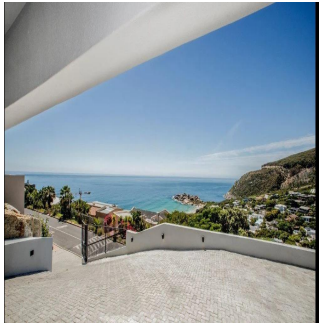

Lola Kramer
Lola Kramer Properties
Cape Town, South Africa - Mistsevy Chas

 **+27 083 252 1023**

Contemporary New Modern Large Family Styled Villa - Superbly Situated A truly rare find. Contemporary Styled; Stunning Flow with spacious living rooms ; reception rooms; lookout decks; wet room; Staff and Guest Flatlets and so much more. Find yourself or be with family and friends on four levels offering a plethora of spaces to define to your preference. Views abound from every level from panoramic sea, beach and mountain vistas to breathtaking Sunsets. A personal lift offers longevity of enjoyment of living here to all ages and abilities with ease of access to all levels as does the ample parking spaces. Contact me for more details on the property and a list of all the included modern features and your requirements.