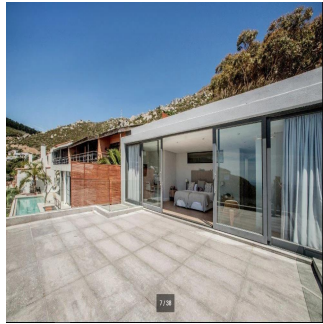

Pentkhaus

New Modern 6 Bedroom Family House For Sale In Llandudno

, , 7806,

- 🏠 862 qm
- 🏡 12 kimnaty
- 🛏 6 spal?ni
- 🛁 6 vanni kimnaty
- 🏠 6 poverhy
- 📐 6 qm zemel?na ploshcha
- 🚗 6 avtomobil?ni mistsya

Lola Kramer
Lola Kramer Properties
Cape Town, South Africa - Mistsevy Chas

 **+27 083 252 1023**

Contemporary New Modern Large Family Styled Villa - Superbly Situated A truly rare find. Contemporary Styled; Stunning Flow with spacious living rooms ; reception rooms; lookout decks; wet room; Staff and Guest Flatlets and so much more. Find yourself or be with family and friends on four levels offering a plethora of spaces to define to your preference. Views abound from every level from panoramic sea, beach and mountain vistas to breathtaking Sunsets. A personal lift offers longevity of enjoyment of living here to all ages and abilities with ease of access to all levels as does the ample parking spaces. Contact me for more details on the property and a list of all the included modern features and your requirements.