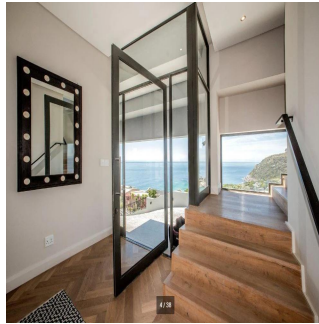

Pentkhaus

New Modern 6 Bedroom Family House For Sale In Llandudno

, , 7806,

- 🏠 862 qm
- 🏡 12 kimnaty
- 🛏 6 spal?ni
- 🛁 6 vanni kimnaty
- 🏠 6 poverhy
- 📐 6 qm zemel?na ploshcha
- 🚗 6 avtomobil?ni mistsya

Lola Kramer
Lola Kramer Properties
Cape Town, South Africa - Mistsevy Chas

 **+27 083 252 1023**

Contemporary New Modern Large Family Styled Villa - Superbly Situated A truly rare find. Contemporary Styled; Stunning Flow with spacious living rooms ; reception rooms; lookout decks; wet room; Staff and Guest Flatlets and so much more. Find yourself or be with family and friends on four levels offering a plethora of spaces to define to your preference. Views abound from every level from panoramic sea, beach and mountain vistas to breathtaking Sunsets. A personal lift offers longevity of enjoyment of living here to all ages and abilities with ease of access to all levels as does the ample parking spaces. Contact me for more details on the property and a list of all the included modern features and your requirements.