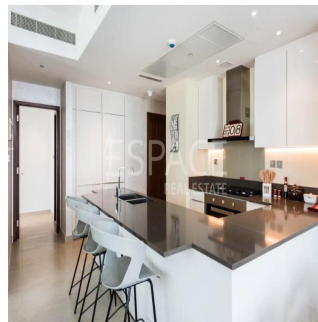

Pentkhaus

Luxurious New 2 Bedroom Apartment The Residence At Marina Gate

''

TSINA PRODAZHU

USD 2450000.00

🏠 1386 qft

🏠 kimnaty

🛏️ 2 spal'ni

🚰 vanni kimnaty

🏠 poverhy

📏 qft zemel'na ploshcha

🚗 avtomobil'ni mistysya

Arthur Ahmedov
Espace Real Estate
Dubai, United Arab Emirates - Mistsevyv Chas

+971 506576723

Espace Real Estate presents The Residence at Marina Gate. The Marina newest development offering the very best in convenient luxury living. Every apartment is designed from the inside out, to maximize internal living space while offering extra high floor to ceiling glass windows and breathtaking views.