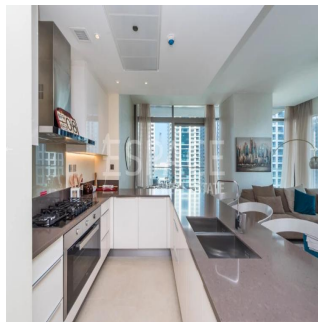

Pentkhaus

Luxurious New 2 Bedroom Apartment The Residence At Marina Gate

''

TSINA PRODAZHU

\$ 2450000.00

1386 qft

kimnaty

2 spal?ni

Espace Real Estate presents The Residence at Marina Gate. The Marina newest development offering the very best in convenient luxury living. Every apartment is designed from the inside out, to maximize internal living space while offering extra high floor to ceiling glass windows and breathtaking views.