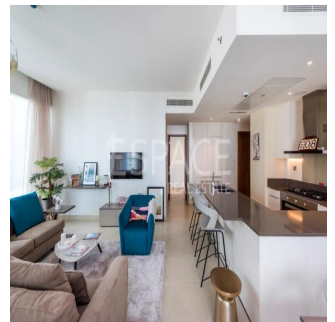

Pentkhaus

Luxurious New 2 Bedroom Apartment The Residence At Marina Gate

''

TSINA PRODAZHU

USD 2450000.00

🏠 1386 qft

🏠 kimnaty

🛏️ 2 spal'ni

🚰 vanni kimnaty

🏠 poverhy

📏 qft zemel'na ploshcha

🚗 avtomobil'ni mistysya

Arthur Ahmedov
Espace Real Estate
Dubai, United Arab Emirates - Mistsevyv Chas

+971 506576723

Espace Real Estate presents The Residence at Marina Gate. The Marina newest development offering the very best in convenient luxury living. Every apartment is designed from the inside out, to maximize internal living space while offering extra high floor to ceiling glass windows and breathtaking views.