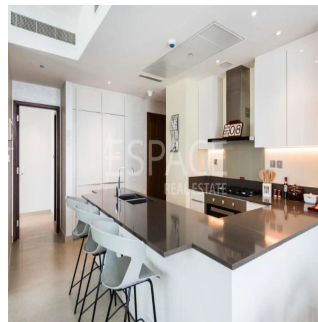

Pentkhaus

Luxurious New 2 Bedroom Apartment The Residence At Marina Gate

''

TSINA PRODAZHU

\$ 2450000.00

1386 qft

kimnaty

2 spal?ni

Espace Real Estate presents The Residence at Marina Gate. The Marina newest development offering the very best in convenient luxury living. Every apartment is designed from the inside out, to maximize internal living space while offering extra high floor to ceiling glass windows and breathtaking views.