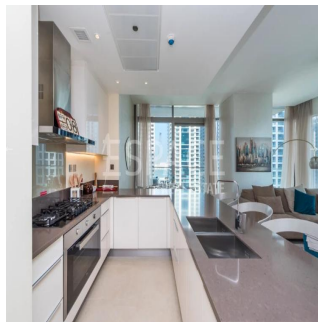

Pentkhaus

Luxurious New 2 Bedroom Apartment The Residence At Marina Gate

''

TSINA PRODAZHU

USD 2450000.00

🏠 1386 qft

🏠 kimnaty

🛏️ 2 spal'ni

🚰 vanni kimnaty

🏠 poverhy

📏 qft zemel'na ploshcha

🚗 avtomobil'ni mistysya

Arthur Ahmedov
Espace Real Estate
Dubai, United Arab Emirates - Mistsevyv Chas

+971 506576723

Espace Real Estate presents The Residence at Marina Gate. The Marina newest development offering the very best in convenient luxury living. Every apartment is designed from the inside out, to maximize internal living space while offering extra high floor to ceiling glass windows and breathtaking views.