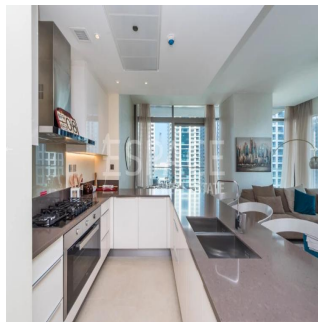

Pentkhaus

Luxurious New 2 Bedroom Apartment The Residence At Marina Gate

''

TSINA PRODAZHU

USD 2450000.00

🏠 1386 qft

🏠 kimnaty

🛏️ 2 spal'ni

🚰 vanni kimnaty

🏠 poverhy

📐 qft zemel'na ploshcha

🚗 avtomobil'ni mistysya

Arthur Ahmedov
Espace Real Estate
Dubai, United Arab Emirates - Mistsevy Chas

+971 506576723

Espace Real Estate presents The Residence at Marina Gate. The Marina newest development offering the very best in convenient luxury living. Every apartment is designed from the inside out, to maximize internal living space while offering extra high floor to ceiling glass windows and breathtaking views.