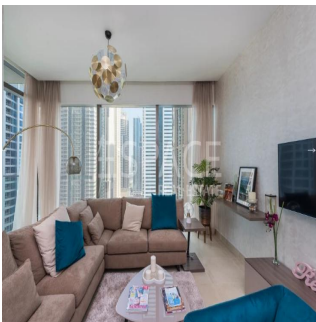

Pentkhaus

Luxurious New 2 Bedroom Apartment The Residence At Marina Gate

''

TSINA PRODAZHU

USD 2450000.00

🏠 1386 qft

🏠 kimnaty

🛏️ 2 spal'ni

🚰 vanni kimnaty

🏠 poverhy

📐 qft zemel'na ploshcha

🚗 avtomobil'ni mistysya

Arthur Ahmedov
Espace Real Estate
Dubai, United Arab Emirates - Mistsevy Chas

+971 506576723

Espace Real Estate presents The Residence at Marina Gate. The Marina newest development offering the very best in convenient luxury living. Every apartment is designed from the inside out, to maximize internal living space while offering extra high floor to ceiling glass windows and breathtaking views.