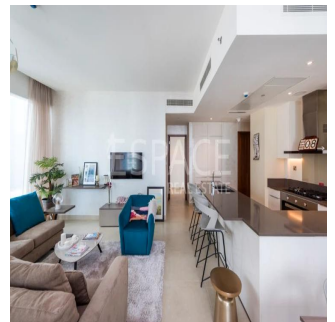

Pentkhaus

Luxurious New 2 Bedroom Apartment The Residence At Marina Gate

''

TSINA PRODAZHU

USD 2450000.00

🏠 1386 qft

🏠 kimnaty

🛏️ 2 spal'ni

🚰 vanni kimnaty

🏠 poverhy

📐 qft zemel'na ploshcha

🚗 avtomobil'ni mistysya

Arthur Ahmedov
Espace Real Estate
Dubai, United Arab Emirates - Mistsevy Chas

+971 506576723

Espace Real Estate presents The Residence at Marina Gate. The Marina newest development offering the very best in convenient luxury living. Every apartment is designed from the inside out, to maximize internal living space while offering extra high floor to ceiling glass windows and breathtaking views.