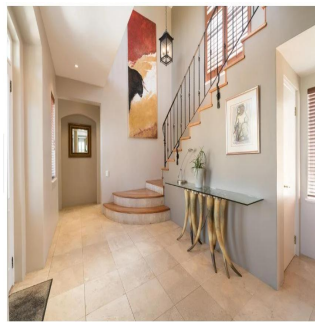

Antonie Goosen
Meridian Realty
Stellenbosch, South Africa - Mistsevyv Chas

+27 0825545838

BLISSFUL SETTING AND PRIME POSITION SITUATED WITHIN THE ERINVALLE GOLF ESTATE! If prime position and premium address within the Helderberg basin is what your looking for here it is. This 5 Bedroom residence situated within the acclaimed Erinvale Golf Estate ticks all the boxes and provides an abundance of luxuries for family living. Situated at the foot of the Helderberg mountain range and nature reserve, this sought after residence positioned at the pinnacle of Erinvale Golf Estate gives you five bedrooms all en-suite with multiple whilst covering a total of 550 square meters living space set over two levels. This property boasts expansive open plan living areas with all five bedrooms being en-suite of which four are upstairs and one downstairs which is ideal for a guest suite. The main en-suite has a walk in wardrobe with air conditioning and private balcony looking onto the beautiful nature reserve. Formalities to this home comprise of the follows, fully equipped chefs kitchen with gas burner and serving area, large living room with gas fireplace, covered entertainment patio with built in braai, private study, formal lounge with gas fireplace, enclosed wine cellar, stunning salt chlorinated pool, triple automated garage. If your looking for a premium lifestyle and residence to call home and have one of South Africa's top golf courses on your doorstep then this is where you'll want to be! For further information or viewing arrangements please feel to contact us.