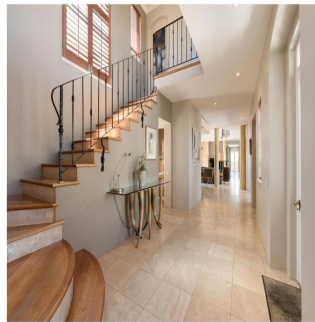

Antonie Goosen
Meridian Realty
Stellenbosch, South Africa - Mistsevyv Chas

+27 0825545838

BLISSFUL SETTING AND PRIME POSITION SITUATED WITHIN THE ERINVALLE GOLF ESTATE! If prime position and premium address within the Helderberg basin is what your looking for here it is. This 5 Bedroom residence situated within the acclaimed Erinvale Golf Estate ticks all the boxes and provides an abundance of luxuries for family living. Situated at the foot of the Helderberg mountain range and nature reserve, this sought after residence positioned at the pinnacle of Erinvale Golf Estate gives you five bedrooms all en-suite with multiple whilst covering a total of 550 square meters living space set over two levels. This property boasts expansive open plan living areas with all five bedrooms being en-suite of which four are upstairs and one downstairs which is ideal for a guest suite. The main en-suite has a walk in wardrobe with air conditioning and private balcony looking onto the beautiful nature reserve. Formalities to this home comprise of the follows, fully equipped chefs kitchen with gas burner and serving area, large living room with gas fireplace, covered entertainment patio with built in braai, private study, formal lounge with gas fireplace, enclosed wine cellar, stunning salt chlorinated pool, triple automated garage. If your looking for a premium lifestyle and residence to call home and have one of South Africa's top golf courses on your doorstep then this is where you'll want to be! For further information or viewing arrangements please feel to contact us.