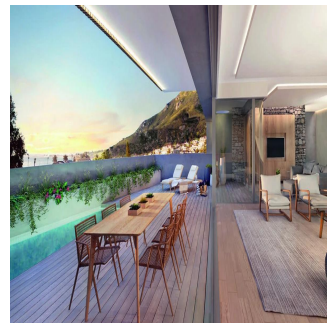

avtomobil?ni mistsya

**David Sedgwick**

Horizon Capital Residential  
Cape Town, South Africa - Mistsevy Chas

+27 072 385 4386

The four residences are works of contemporary architecture, integrated into their surroundings through the use of natural materials and simple primal forms. As homes in one of the country's prime seaside locations, they are designed to combine simplicity and sophistication, relaxation and urbanity. With a strong flow between the inside and outside, the homes are connected to magnificent views on all sides. At the heart of each building is a green space – either a water-wise garden or courtyard – that continues nature's presence into the interior of each residence.

Dostupnyy Z: 02.05.2019

Poverkh: 4 Poverkhy: 4 Rik Pobudovy: 2017 Avtomobil?Ni Mistsya: 4

Rik Pobudovy: 2017

Typ: Ofis

Nestled between Lion's Head, The Twelve Apostles and Camps Bay Beach, The Azure offers a sophisticated and relaxed lifestyle with contemporary yet timeless design. Four landmark residences in the heart of Camps Bay Village, just 150m from the beach.