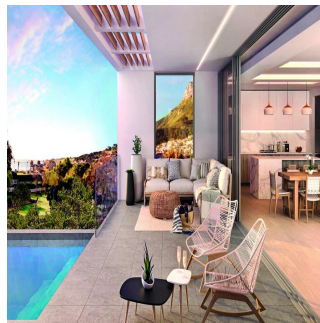

avtomobil?ni mistsya

**David Sedgwick**

Horizon Capital Residential  
Cape Town, South Africa - Mistsevy Chas

+27 072 385 4386

The four residences are works of contemporary architecture, integrated into their surroundings through the use of natural materials and simple primal forms. As homes in one of the country's prime seaside locations, they are designed to combine simplicity and sophistication, relaxation and urbanity. With a strong flow between the inside and outside, the homes are connected to magnificent views on all sides. At the heart of each building is a green space – either a water-wise garden or courtyard – that continues nature's presence into the interior of each residence.

Dostupnyy Z: 02.05.2019

Poverkh: 4 Poverkhy: 4 Rik Pobudovy: 2017 Avtomobil?Ni Mistsya: 4

Rik Pobudovy: 2017

Typ: Ofis

Nestled between Lion's Head, The Twelve Apostles and Camps Bay Beach, The Azure offers a sophisticated and relaxed lifestyle with contemporary yet timeless design. Four landmark residences in the heart of Camps Bay Village, just 150m from the beach.