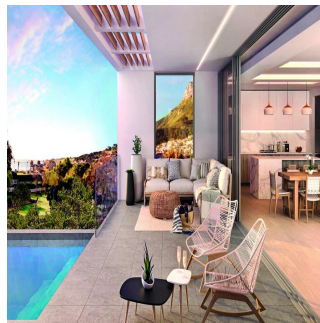

qm zemel?na ploshcha

avtomobil?ni mistsya

David Sedgwick

Horizon Capital Residential
Cape Town, South Africa - Mistsevy Chas

+27 072 385 4386

The four residences are works of contemporary architecture, integrated into their surroundings through the use of natural materials and simple primal forms. As homes in one of the country's prime seaside locations, they are designed to combine simplicity and sophistication, relaxation and urbanity. With a strong flow between the inside and outside, the homes are connected to magnificent views on all sides. At the heart of each building is a green space – either a water-wise garden or courtyard – that continues nature's presence into the interior of each residence.

Dostupnyy Z: 02.05.2019

Poverkh: 4 Poverkhy: 4 Rik Pobudovy: 2017 Avtomobil?Ni Mistsya: 4

Rik Pobudovy: 2017

Typ: Ofis

Nestled between Lion's Head, The Twelve Apostles and Camps Bay Beach, The Azure offers a sophisticated and relaxed lifestyle with contemporary yet timeless design. Four landmark residences in the heart of Camps Bay Village, just 150m from the beach.