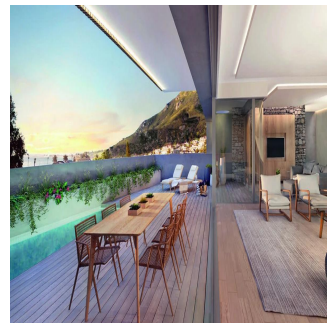

qm zemel?na ploshcha

avtomobil?ni mistsya

David Sedgwick

Horizon Capital Residential
Cape Town, South Africa - Mistsevy Chas

+27 072 385 4386

The four residences are works of contemporary architecture, integrated into their surroundings through the use of natural materials and simple primal forms. As homes in one of the country's prime seaside locations, they are designed to combine simplicity and sophistication, relaxation and urbanity. With a strong flow between the inside and outside, the homes are connected to magnificent views on all sides. At the heart of each building is a green space – either a water-wise garden or courtyard – that continues nature's presence into the interior of each residence.

Dostupnyy Z: 02.05.2019

Poverkh: 4 Poverkhy: 4 Rik Pobudovy: 2017 Avtomobil?Ni Mistsya: 4

Rik Pobudovy: 2017

Typ: Ofis

Nestled between Lion's Head, The Twelve Apostles and Camps Bay Beach, The Azure offers a sophisticated and relaxed lifestyle with contemporary yet timeless design. Four landmark residences in the heart of Camps Bay Village, just 150m from the beach.