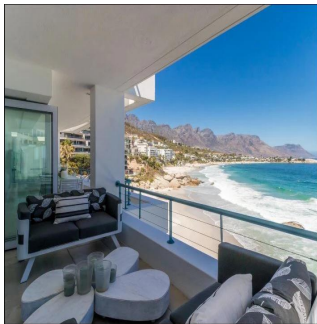

Pentkhaus

A Rare 3 Bedroom Apartment For Sale In Clifton

, , 8005,

TSINA PRODAZHU

USD 3786700.00

310 qm 6 kimnaty 3 spal?ni 3 vanni kimnaty

3 poverhy 3 qm zemel?na ploshcha 3 avtomobil?ni mistysya

Padeco Realty
Padeco Realty
Panamá, Panama - Mistsevyy Chas

+507 67814141

A RARE GEM HAS BECOME AVAILABLE IN SOUGHT-AFTER "THE BEACHES" Accommodation includes entrance hall, lounge, dining room and open-plan kitchen. Living areas flow onto a large terrace with spectacular sea, beach & Twelve Apostles views. 3 Bedrooms all en-suite (main bedroom with its own lounge). 2 Parking bays and private access to beach.