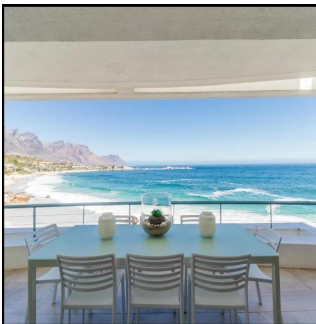

+507 67814141

A RARE GEM HAS BECOME AVAILABLE IN SOUGHT-AFTER "THE BEACHES" Accommodation includes entrance hall, lounge, dining room and open-plan kitchen. Living areas flow onto a large terrace with spectacular sea, beach & Twelve Apostles views. 3 Bedrooms all en-suite (main bedroom with its own lounge). 2 Parking bays and private access to beach.