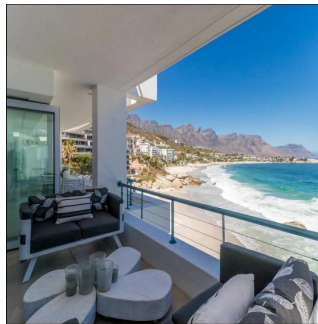

Pentkhaus

A Rare 3 Bedroom Apartment For Sale In Clifton

, , 8005,

TSINA PRODAZHU

\$ 3786700.00

310 qm 6 kimnaty 3 spal?ni 3 vanni kimnaty

3 poverhy 3 qm zemel?na ploshcha 3 avtomobil?ni mistysya

Padeco Realty
Padeco Realty
Panamá, Panama - Mistsevyy Chas

+507 67814141

A RARE GEM HAS BECOME AVAILABLE IN SOUGHT-AFTER "THE BEACHES" Accommodation includes entrance hall, lounge, dining room and open-plan kitchen. Living areas flow onto a large terrace with spectacular sea, beach & Twelve Apostles views. 3 Bedrooms all en-suite (main bedroom with its own lounge). 2 Parking bays and private access to beach.