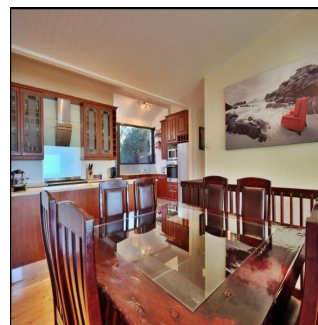

Padeco Realty

Panamá, Panama - Mistsevy Chas

+507 67814141

DRIVE INTO YOUR OWN NORTH FACING BUNGALOW ON THE RIDGE OVERLOOKING THE FAMOUS CLIFTON BEACHES Perfectly positioned overlooking the beautiful Clifton beaches and taking in the exceptional advantage of mountain views. Enjoy the tranquil sounds of crashing waves on the shore whilst lounging next to the rim-flow pool and private garden, perfect for entertaining. The bungalow offers an open-plan lounge, dining room and kitchen flowing onto a large deck. 4 Bedrooms, 3 bathrooms, 3 parking bays and a rented tandem garage.