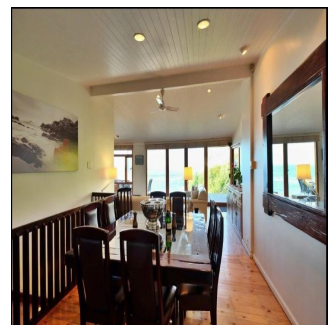

Padeco Realty

Panamá, Panama - Mistsevy Chas

+507 67814141

DRIVE INTO YOUR OWN NORTH FACING BUNGALOW ON THE RIDGE OVERLOOKING THE FAMOUS CLIFTON BEACHES Perfectly positioned overlooking the beautiful Clifton beaches and taking in the exceptional advantage of mountain views. Enjoy the tranquil sounds of crashing waves on the shore whilst lounging next to the rim-flow pool and private garden, perfect for entertaining. The bungalow offers an open-plan lounge, dining room and kitchen flowing onto a large deck. 4 Bedrooms, 3 bathrooms, 3 parking bays and a rented tandem garage.