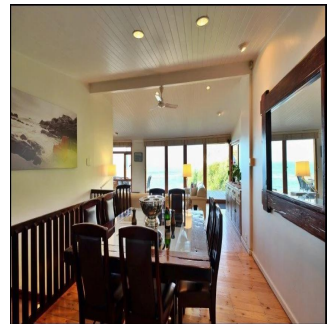

+507 67814141

DRIVE INTO YOUR OWN NORTH FACING BUNGALOW ON THE RIDGE OVERLOOKING THE FAMOUS CLIFTON BEACHES Perfectly positioned overlooking the beautiful Clifton beaches and taking in the exceptional advantage of mountain views. Enjoy the tranquil sounds of crashing waves on the shore whilst lounging next to the rim-flow pool and private garden, perfect for entertaining. The bungalow offers an open-plan lounge, dining room and kitchen flowing onto a large deck. 4 Bedrooms, 3 bathrooms, 3 parking bays and a rented tandem garage.