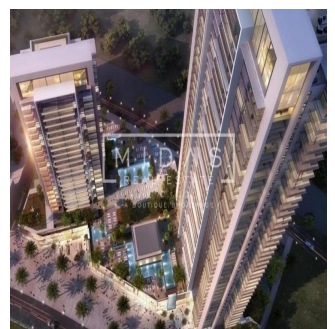

Pentkhaus

Luxurious Big Apartment In The Heart Of Dubai

''

TSINA PRODAZHU

\$ 2520888.00

- 1860 qft
- kimnaty
- 1 spal?ni
- 1 vannii kimnaty
- 1 poverhy
- 1 qft zemel?na ploshcha
- 1 avtomobil?ni mistsya

Tara Goldberg

Panama Luxury Living

Panamá, Panama - Mistsevyy Chas

+507 6459-4848

Beautiful 1 Bedroom Apartment In Boulevard Crescent, Downtown Dubai. Twin tower development featuring 307 apartments. BLVD Crescent comprises two towers of 39 and 21 storeys. One to three bedroom apartments * Amenities include a landscaped podium offering an infinity pool and gym. Estimated Completion - Jan 2019 BLVD Crescent is a brand-new residential development within Downtown Dubai, billed as 'The Centre of Now'. The 500-acre community, today the world's most visited lifestyle and shopping destination, is an urban masterpiece.

Dostupnyy Z: 01.01.1970

Poverkh: 4 Poverkhy: 4 Rik Pobudovy: 2017 Avtomobil?Ni Mistsya: 4 Rik Pobudovy: 2017 Typ: Ofis

BLVD Crescent is located halfway down Sheikh Mohammed bin Rashid Boulevard, across from the The Opera District. Downtown Dubai hosts a wide range of festivities year-round including the Downtown Dubai New Year's Eve Gala, the Dubai Festival of Lights, Emirates Classic Car Festival and The Parade – Downtown Dubai, UAE National Day.