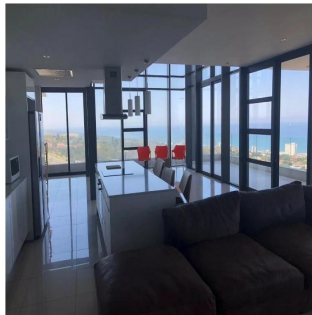

**Pranil Maharaj**  
 Prime Property South Africa  
 Umhlanga, South Africa - Mistsevy Chas

+27 0849999099

PRIME PROPERTY - HERRWOOD SKYE Situated in sough after Herrwood Skye. This double volume contemporary styled Penthouse overlooks the Umhlanga Ridge, Umhlanga Rocks area with stunning sea views of the East Coast from Umdloti to Durban beach front. Ideal for the travelling husband's peace of mind as it provides the perfect lock up and go home. As you walk in you immediately feel at home with its open plan living area. Large lounge, dining room and double lounge opens onto wrap around balcony with amazing sea view. White kitchen with Granite tops and separate scullery / laundry room. Double volume bedroom with main ensuite and Guest toilet. Upstairs is a pajama lounge and 3 huge bedrooms all ensuite. The whole unit has porcelain tiles with the bedrooms are carpeted. Down lighters give the ambiance of calm and serenity. 3 Under cover parking's. The complex offers a indoor gym and heated pool. 2 lifts, Reception area, 24 hour guarded security, CCTV, access control and gated. Close to all major amenity's including highways, schools, Umhlanga Beach, Gateway Theater of Shopping and religious centers. Call me now to view