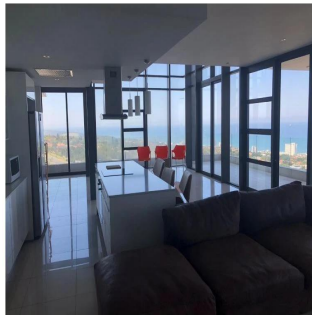

Prnil Maharaj
 Prime Property South Africa
 Umhlanga, South Africa - Mistsevy Chas

+27 0849999099

PRIME PROPERTY - HERRWOOD SKYE Situated in sough after Herrwood Skye. This double volume contemporary styled Penthouse overlooks the Umhlanga Ridge, Umhlanga Rocks area with stunning sea views of the East Coast from Umdloti to Durban beach front. Ideal for the travelling husband's peace of mind as it provides the perfect lock up and go home. As you walk in you immediately feel at home with its open plan living area. Large lounge, dining room and double lounge opens onto wrap around balcony with amazing sea view. White kitchen with Granite tops and separate scullery / laundry room. Double volume bedroom with main ensuite and Guest toilet. Upstairs is a pajama lounge and 3 huge bedrooms all ensuite. The whole unit has porcelain tiles with the bedrooms are carpeted. Down lighters give the ambiance of calm and serenity. 3 Under cover parking's. The complex offers a indoor gym and heated pool. 2 lifts, Reception area, 24 hour guarded security, CCTV, access control and gated. Close to all major amenity's including highways, schools, Umhlanga Beach, Gateway Theater of Shopping and religious centers. Call me now to view