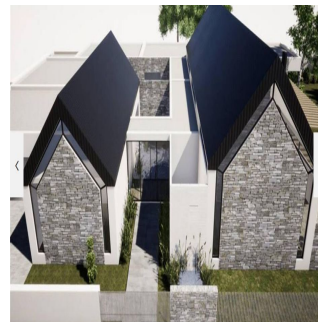

Pentkhaus

Single Storey 4 Bedroom Family Dream House For Sale In Houghton Estate

, , 2198,

TSINA PRODAZHU

$ 608739.00

450 qm

8 kimnaty

4 spal?ni

4 vanni kimnaty

4 poverhy

4 qm zemel?na ploshcha

4 avtomobil?ni mistsy

Ephraim Zaslansky

Firzt Realty

Johannesburg, South Africa - Mistsevy Chas

27 11 731 0300