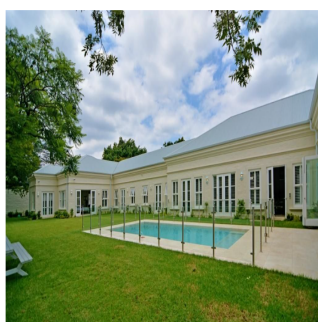

Pentkhaus

Magnificence And Spacious 4 Bedroom House For Sale In Bryanston

Mexico, Estado de México, Estado de México, , , 2191,

TSINA PRODAZHU

$ 717391.00

1500 qm

8 kimnaty

4 spal?ni

4 vanni kimnaty

4 poverhy

4 qm zemel?na ploshcha

4 avtomobil?ni mistsya

Ephraim Zaslansky

Firzt Realty

Johannesburg, South Africa - Mistsevy Chas

27 11 731 0300

This magnificent property, which is situated in a highly sought-after Bryanston enclave, exudes flair and elegance with its travertine floors, upscale finishes, roomy interiors, and exceptionally high ceilings. Super security using CCTV and American shutters.

Huge, open-concept living spaces with a view of a beautifully landscaped backyard featuring a swimming pool and kids' play area.

Huge eat-in kitchen that is open to the living room and patio, featuring a refreshment bar that looks out over the pool, built-in refrigerators, a wide gas stove, a spacious island, a scullery, and a pantry. Four large parlor spaces, a laundry room, and four bedrooms with en suite bathrooms.

Luxury quarters for employees.

Three garages and a four-car carport are accessible from the grand motor court entrance.

Dostupnyy Z: 26.11.2023

Poverkh: 4 Poverkhy: 4 Rik Pobudovy: 2017 Avtomobil?Ni

Rik Pobudovy: 2017

Typ: Ofis