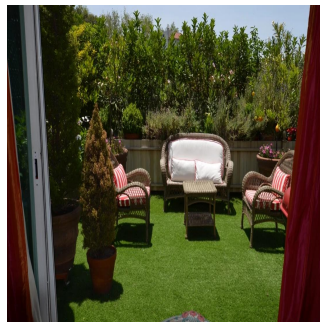

🏠 2 poverhy

📐 2 qft zemel'na ploshcha

🚗 2 avtomobil'ni mistsy

**Bruno Paul Bourlon**

Best Realty Mexico

Ciudad de México, Mexico - Mistsevy Chas

+52 55 1766 5789

Beautiful 3821 sqft. Town House apartment, in exclusive development apartments. It offers: entrance hall, access to formal dining room next to 753 sqft terrace beautifully surrounded with flowers and an awesome view to the Federal preserved green area, double living room, integrated with the TV room, also with access to the terrace, guest bathroom, equipped kitchen, 2 secondary bedrooms with bathroom, large master with dressing room, bathroom with jacuzzi tub. Complete service areas, laundry and service bedroom with bathroom. 4 parking spaces, storage. Excelent amenities, such as indoor pool, gym, squash court, playroom, tennis courts, gardens, events room, etc.