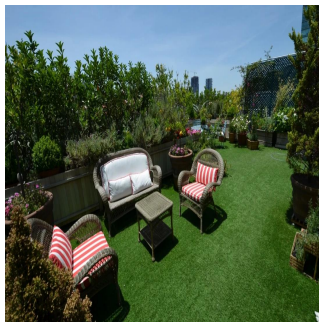

🏠 2 poverhy

📐 2 qft zemel'na ploshcha

🚗 2 avtomobil'ni mistsy

**Bruno Paul Bourlon**

Best Realty Mexico

Ciudad de México, Mexico - Mistsevy Chas

+52 55 1766 5789

Beautiful 3821 sqft. Town House apartment, in exclusive development apartments. It offers: entrance hall, access to formal dining room next to 753 sqft terrace beautifully surrounded with flowers and an awesome view to the Federal preserved green area, double living room, integrated with the TV room, also with access to the terrace, guest bathroom, equipped kitchen, 2 secondary bedrooms with bathroom, large master with dressing room, bathroom with jacuzzi tub. Complete service areas, laundry and service bedroom with bathroom. 4 parking spaces, storage. Excelent amenities, such as indoor pool, gym, squash court, playroom, tennis courts, gardens, events room, etc.