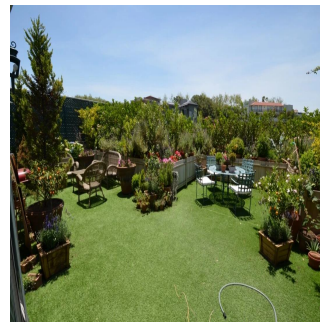

🏠 2 poverhy

📐 2 qft zemel'na ploshcha

🚗 2 avtomobil'ni mistsy

**Bruno Paul Bourlon**

Best Realty Mexico

Ciudad de México, Mexico - Mistsevy Chas

+52 55 1766 5789

Beautiful 3821 sqft. Town House apartment, in exclusive development apartments. It offers: entrance hall, access to formal dining room next to 753 sqft terrace beautifully surrounded with flowers and an awesome view to the Federal preserved green area, double living room, integrated with the TV room, also with access to the terrace, guest bathroom, equipped kitchen, 2 secondary bedrooms with bathroom, large master with dressing room, bathroom with jacuzzi tub. Complete service areas, laundry and service bedroom with bathroom. 4 parking spaces, storage. Excelent amenities, such as indoor pool, gym, squash court, playroom, tennis courts, gardens, events room, etc.