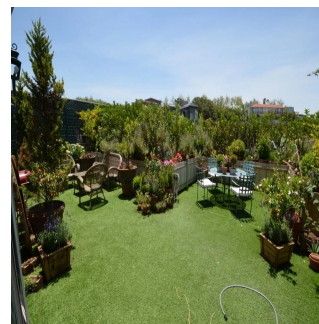

Beautiful 3821 sqft. Town House apartment, in exclusive development apartments. It offers: entrance hall, access to formal dining room next to 753 sqft terrace beautifully surrounded with flowers and an awesome view to the Federal preserved green area, double living room, integrated with the TV room, also with access to the terrace, guest bathroom, equipped kitchen, 2 secondary bedrooms with bathroom, large master with dressing room, bathroom with jacuzzi tub. Complete service areas, laundry and service bedroom with bathroom. 4 parking spaces, storage. Excelent amenities, such as indoor pool, gym, squash court, playroom, tennis courts, gardens, events room, etc.