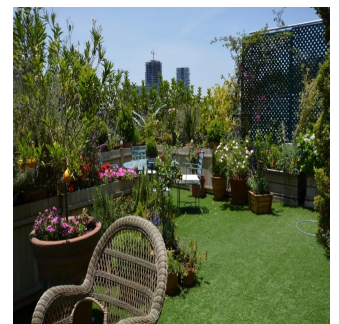

Beautiful 3821 sqft. Town House apartment, in exclusive development apartments. It offers: entrance hall, access to formal dining room next to 753 sqft terrace beautifully surrounded with flowers and an awesome view to the Federal preserved green area, double living room, integrated with the TV room, also with access to the terrace, guest bathroom, equipped kitchen, 2 secondary bedrooms with bathroom, large master with dressing room, bathroom with jacuzzi tub. Complete service areas, laundry and service bedroom with bathroom. 4 parking spaces, storage. Excelent amenities, such as indoor pool, gym, squash court, playroom, tennis courts, gardens, events room, etc.