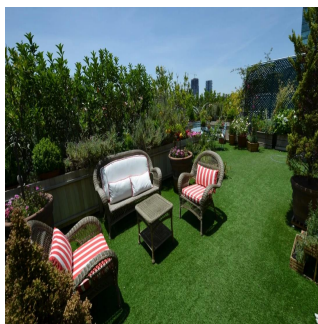

Beautiful 3821 sqft. Town House apartment, in exclusive development apartments. It offers: entrance hall, access to formal dining room next to 753 sqft terrace beautifully surrounded with flowers and an awesome view to the Federal preserved green area, double living room, integrated with the TV room, also with access to the terrace, guest bathroom, equipped kitchen, 2 secondary bedrooms with bathroom, large master with dressing room, bathroom with jacuzzi tub. Complete service areas, laundry and service bedroom with bathroom. 4 parking spaces, storage. Excelent amenities, such as indoor pool, gym, squash court, playroom, tennis courts, gardens, events room, etc.