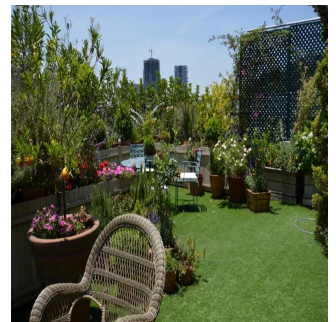

🏠 2 poverhy

📐 2 qft zemel'na ploshcha

🚗 2 avtomobil'ni mistsy

**Bruno Paul Bourlon**

Best Realty Mexico

Ciudad de México, Mexico - Mistsevy Chas

+52 55 1766 5789

Beautiful 3821 sqft. Town House apartment, in exclusive development apartments. It offers: entrance hall, access to formal dining room next to 753 sqft terrace beautifully surrounded with flowers and an awesome view to the Federal preserved green area, double living room, integrated with the TV room, also with access to the terrace, guest bathroom, equipped kitchen, 2 secondary bedrooms with bathroom, large master with dressing room, bathroom with jacuzzi tub. Complete service areas, laundry and service bedroom with bathroom. 4 parking spaces, storage. Excelent amenities, such as indoor pool, gym, squash court, playroom, tennis courts, gardens, events room, etc.