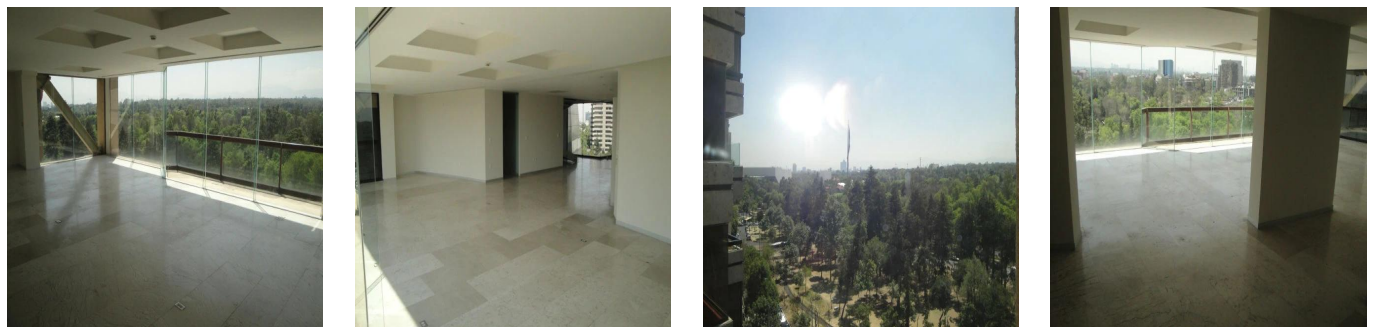

# Elegant Apartment In Prestigious Building

Panama, Panama, Panama City, Campos Elíseos, , ,

MISYACHNA ORENDA

**USD 7000.00**

TSINA PRODAZHU

**USD 0.00**

- 400 qm
- 7 kimnaty
- 3 spal?ni
- 4 vanni kimnaty
- 4 poverhy
- 4 qm zemel?na ploshcha
- 4 avtomobil?ni mistsya

**Bruno Paul Bourlon**  
 Best Realty Mexico  
 Ciudad de México, Mexico - Mistsevy Chas

+52 55 1766 5789

Elegant apartment in prestigious building with police security guard, elegant lobby, panoramic view of the park, close to Lincoln Park and the shopping area with restaurants and cafes, make this apartment an ideal place to live. Built on 2 levels, elegant living room with marble floors, 2 level circular staircase, hardwood floors, family TV room, 3 bedrooms with bathroom and walk-in closet in the master bedroom. Complete service areas, gym y sala de reuniones, for rent with or without appliances.