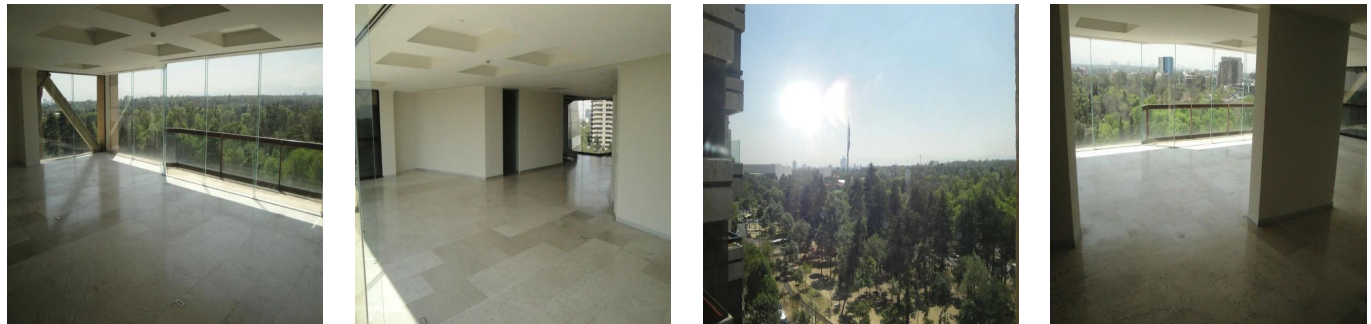

Pentkhaus

Elegant Apartment In Prestigious Building

Panama, Panama, Panama City, Campos Elíseos, , ,

MISYACHNA ORENDA

\$ 7000.00

TSINA PRODAZHU

\$ 0.00

- 🏠 400 qm
- 🏠 7 kimnaty
- 🛏️ 3 spal?ni
- 🕒 4 vanni kimnaty
- 🏠 4 poverhy
- 📐 4 qm zemel?na ploshcha
- 🚗 4 avtomobil?ni mistsya

Bruno Paul Bourlon
Best Realty Mexico
Ciudad de México, Mexico - Mistsevyy Chas

📞 +52 55 1766 5789

Elegant apartment in prestigious building with police security guard, elegant lobby, panoramic view of the park, close to Lincoln Park and the shopping area with restaurants and cafes, make this apartment an ideal place to live. Built on 2 levels, elegant living room with marble floors, 2 level circular staircase, hardwood floors, family TV room, 3 bedrooms with bathroom and walk-in closet in the master bedroom. Complete service areas, gym y sala de reuniones, for rent with or without appliances.