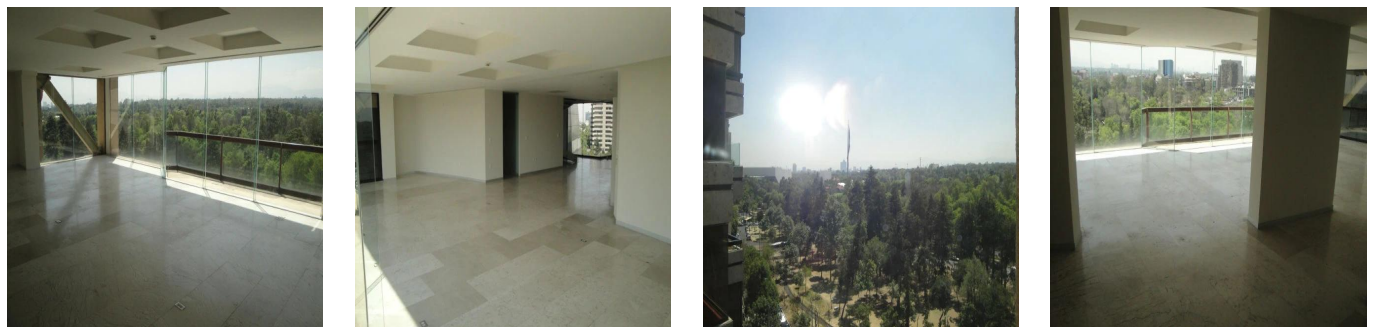

# Elegant Apartment In Prestigious Building

Panama, Panama, Panama City, Campos Elíseos, , ,

MISYACHNA ORENDA

**USD 7000.00**

TSINA PRODAZHU

**USD 0.00**

- 400 qm
- 7 kimnaty
- 3 spal?ni
- 4 vanni kimnaty
- 4 poverhy
- 4 qm zemel?na ploshcha
- 4 avtomobil?ni mistsya

**Bruno Paul Bourlon**  
Best Realty Mexico  
Ciudad de México, Mexico - Mistsevy Chas

+52 55 1766 5789

Elegant apartment in prestigious building with police security guard, elegant lobby, panoramic view of the park, close to Lincoln Park and the shopping area with restaurants and cafes, make this apartment an ideal place to live. Built on 2 levels, elegant living room with marble floors, 2 level circular staircase, hardwood floors, family TV room, 3 bedrooms with bathroom and walk-in closet in the master bedroom. Complete service areas, gym y sala de reuniones, for rent with or without appliances.