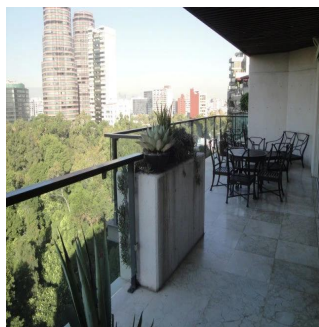

Pentkhaus

Beautiful Penthouse With Awesome Terrace In Front Of The Woods

Panama, Panama, Panama City, Campos Elíseos, , ,

MISYACHNA ORENDNA

$ 9500.00

TSINA PRODAZHU

$ 0.00

- 438 qm
- 6 kimnaty
- 3 spal'ni
- 3 vanni kimnaty
- 3 poverhy
- 3 qm zemel'na ploshcha
- 3 avtomobil'ni mistsya

Bruno Paul Bourlon
Best Realty Mexico
Ciudad de México, Mexico - Mistsevy Chas

+52 55 1766 5789

Beautiful VIP 2-level Penthouse. Fully furnished. 3 bedrooms with bathroom. Master bedroom with large dressing-room and jacuzzi. 656 sqft of terraces. TV area and office,..2 car parking. Security, Awesome view of Park and Chapultepec Castle.

Dostupnyy Z: 30.08.2019

Poverkh: 4 Poverkhy: 4 Rik Pobudovy: 2017 Avtomobil'Ni Mistsya: 4 Rik Pobudovy: 2017 Typ: Ofis