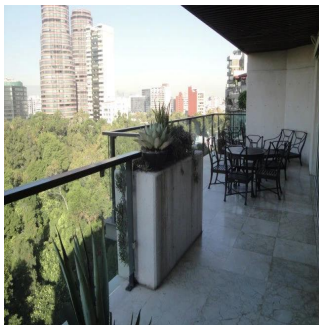

Pentkhaus

Beautiful Penthouse With Awesome Terrace In Front Of The Woods

Panama, Panama, Panama City, Campos Elíseos, , ,

MISYACHNA ORENDNA

USD 9500.00

TSINA PRODAZHU

USD 0.00

- 438 qm
- 6 kimnaty
- 3 spal'ni
- 3 vanni kimnaty
- 3 poverhy
- 3 qm zemel'na ploshcha
- 3 avtomobil'ni mistsya

Bruno Paul Bourlon
Best Realty Mexico
Ciudad de México, Mexico - Mistsevy Chas

+52 55 1766 5789

Beautiful VIP 2-level Penthouse. Fully furnished. 3 bedrooms with bathroom. Master bedroom with large dressing-room and jacuzzi. 656 sqft of terraces. TV area and office,..2 car parking. Security, Awesome view of Park and Chapultepec Castle.