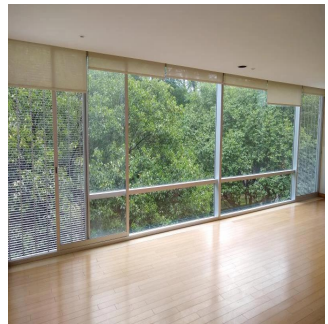

🏗️ 4 poverhy 📍 4 qm zemel?na ploshcha 🚗 4 avtomobil?ni mistsya

Jorge Gamboa
Inmuebles Premium Cdmx
Ciudad de México, Mexico - Mistsevy Chas

+52 5562462457

Luxury, Exterior Overlooking Lincoln Park Pets Are Accepted, Luxury, Exterior overlooking Lincoln Park. * 4 Bathrooms (Two in the rooms, one for visits and one for service). * Amazing view of Lincoln Park. * EXTRAS: gas oven, microwave oven, boiler, washer, dryer, dishwasher, refrigerator, black-out shutters, Equipped Kitchen, large cellar, 24 hour surveillance. Maintenance Included * 2 parking spots, * 4 Bathrooms (marble, porcelain, gates and equipment) * Complete carpentry (doors, closets, dressing rooms, vanities) * Very spacious room with exterior view, hallway, equipped kitchen, bedroom or utility room, laundry area, dining room, TV room, brightly lit bedrooms with full bathroom and closet. * 24 hour surveillance, Reception, CCV. * PLACES OF INTEREST NEAR TO DEVELOPMENT * A block and a half av. PDTE. MASARYK WHERE THE BEST AND MOST EXCLUSIVE RESTAURANTS, BUSINESS, BOUTIQUES AND COMMERCIAL PLACES OF THE CITY OF MEXICO ARE FOUND. Lincoln Park, Martin Luther King JR., Sculptural Park Polanco, DryClean USA Polanco, Hotel Polanco, La Bottiglia, Beth Yitzchak, TechnoGym, French Embassy, ¿¿The Japonez Polanco, Garden of the Republic of Lebanon, Mars Field, Elysian Fields, Embassy of Lebanon, National Auditorium, Winston Churchill Garden, Presidente InterContinental Hotel, JW Marriott, Banking Zone, Hyundai, Starbucks Obelisco, P&W, Surman Polanco, Pineda Covalin, The Palm, Chapulín, Asturian Center, VESTBODY GIMNASIO, * MAIN AVENUES THAT SURROUND DEVELOPMENT * PRESIDENT MASARYK, ¿¿LAFONTAINE, JULIO VERNE, ALEJANDRO DUMAS, ELÍSEE FIELDS, WALK OF THE REFORM, LUIS G. URBINA, ANATOLE FRANCE, MONTE ELBRUZ, GOLDSMITH, HORACIO, HOMERO, AV. MOLIERE, NATIONAL ARMY, EDGAR ALLAN POE, ARCHIMEDES, RUBÉN DARÍO. * REQUIREMENTS * PETS ARE ACCEPTED, MAINTENANCE FEE INCLUDED IN THE INCOME. DEPOSIT, ADVANCED INCOME, PROOF OF INCOME OR LABOR LETTER, AVAL.