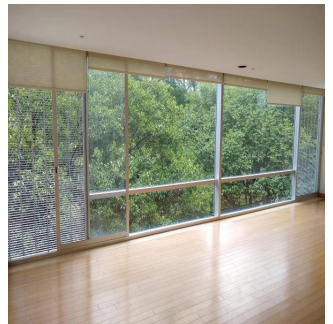

Jorge Gamboa
Inmuebles Premium Cdmx
Ciudad de México, Mexico - Mistsevy Chas

📞 +52 5562462457

Luxury, Exterior Overlooking Lincoln Park Pets Are Accepted, Luxury, Exterior overlooking Lincoln Park. * 4 Bathrooms (Two in the rooms, one for visits and one for service). * Amazing view of Lincoln Park. * EXTRAS: gas oven, microwave oven, boiler, washer, dryer, dishwasher, refrigerator, black-out shutters, Equipped Kitchen, large cellar, 24 hour surveillance. Maintenance Included * 2 parking spots, * 4 Bathrooms (marble, porcelain, gates and equipment) * Complete carpentry (doors, closets, dressing rooms, vanities) * Very spacious room with exterior view, hallway, equipped kitchen, bedroom or utility room, laundry area, dining room, TV room, brightly lit bedrooms with full bathroom and closet. * 24 hour surveillance, Reception, CCV. * PLACES OF INTEREST NEAR TO DEVELOPMENT * A block and a half av. PDTE. MASARYK WHERE THE BEST AND MOST EXCLUSIVE RESTAURANTS, BUSINESS, BOUTIQUES AND COMMERCIAL PLACES OF THE CITY OF MEXICO ARE FOUND. Lincoln Park, Martin Luther King JR., Sculptural Park Polanco, DryClean USA Polanco, Hotel Polanco, La Bottiglia, Beth Yitzchak, TechnoGym, French Embassy, ¿¿The Japonez Polanco, Garden of the Republic of Lebanon, Mars Field, Elysian Fields, Embassy of Lebanon, National Auditorium, Winston Churchill Garden, Presidente InterContinental Hotel, JW Marriott, Banking Zone, Hyundai, Starbucks Obelisco, P&W, Surman Polanco, Pineda Covalin, The Palm, Chapulín, Asturian Center, VESTBODY GIMNASIO, * MAIN AVENUES THAT SURROUND DEVELOPMENT * PRESIDENT MASARYK, ¿¿LAFONTAINE, JULIO VERNE, ALEJANDRO DUMAS, ELÍSEE FIELDS, WALK OF THE REFORM, LUIS G. URBINA, ANATOLE FRANCE, MONTE ELBRUZ, GOLDSMITH, HORACIO, HOMERO, AV. MOLIERE, NATIONAL ARMY, EDGAR ALLAN POE, ARCHIMEDES, RUBÉN DARÍO. * REQUIREMENTS * PETS ARE ACCEPTED, MAINTENANCE FEE INCLUDED IN THE INCOME. DEPOSIT, ADVANCED INCOME, PROOF OF INCOME OR LABOR LETTER, AVAL.