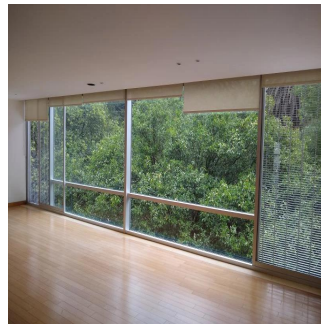

Jorge Gamboa
Inmuebles Premium Cdmx
Ciudad de México, Mexico - Mistsevy Chas

📞 +52 5562462457

Luxury, Exterior Overlooking Lincoln Park Pets Are Accepted, Luxury, Exterior overlooking Lincoln Park. * 4 Bathrooms (Two in the rooms, one for visits and one for service). * Amazing view of Lincoln Park. * EXTRAS: gas oven, microwave oven, boiler, washer, dryer, dishwasher, refrigerator, black-out shutters, Equipped Kitchen, large cellar, 24 hour surveillance. Maintenance Included * 2 parking spots, * 4 Bathrooms (marble, porcelain, gates and equipment) * Complete carpentry (doors, closets, dressing rooms, vanities) * Very spacious room with exterior view, hallway, equipped kitchen, bedroom or utility room, laundry area, dining room, TV room, brightly lit bedrooms with full bathroom and closet. * 24 hour surveillance, Reception, CCV. * PLACES OF INTEREST NEAR TO DEVELOPMENT * A block and a half av. PDTE. MASARYK WHERE THE BEST AND MOST EXCLUSIVE RESTAURANTS, BUSINESS, BOUTIQUES AND COMMERCIAL PLACES OF THE CITY OF MEXICO ARE FOUND. Lincoln Park, Martin Luther King JR., Sculptural Park Polanco, DryClean USA Polanco, Hotel Polanco, La Bottiglia, Beth Yitzchak, TechnoGym, French Embassy, ¿¿The Japonez Polanco, Garden of the Republic of Lebanon, Mars Field, Elysian Fields, Embassy of Lebanon, National Auditorium, Winston Churchill Garden, Presidente InterContinental Hotel, JW Marriott, Banking Zone, Hyundai, Starbucks Obelisco, P&W, Surman Polanco, Pineda Covalin, The Palm, Chapulín, Asturian Center, VESTBODY GIMNASIO, * MAIN AVENUES THAT SURROUND DEVELOPMENT * PRESIDENT MASARYK, ¿¿LAFONTAINE, JULIO VERNE, ALEJANDRO DUMAS, ELÍSEE FIELDS, WALK OF THE REFORM, LUIS G. URBINA, ANATOLE FRANCE, MONTE ELBRUZ, GOLDSMITH, HORACIO, HOMERO, AV. MOLIERE, NATIONAL ARMY, EDGAR ALLAN POE, ARCHIMEDES, RUBÉN DARÍO. * REQUIREMENTS * PETS ARE ACCEPTED, MAINTENANCE FEE INCLUDED IN THE INCOME. DEPOSIT, ADVANCED INCOME, PROOF OF INCOME OR LABOR LETTER, AVAL.