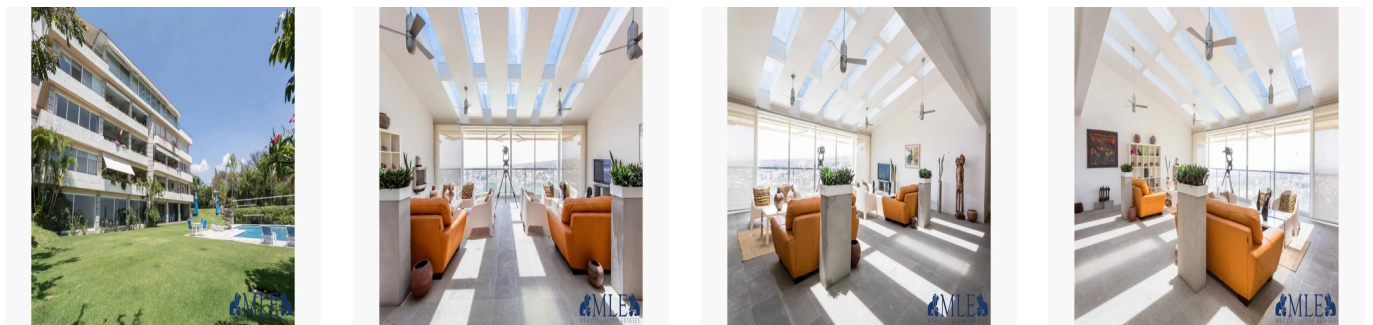

Mexico Luxury Estates

Mexico Luxury Estates

Cuernavaca, Mexico - Mistsevy Chas

 +52 (777)221-0421

Glorious light illuminates this spectacular modern Penthouse on a commanding height above the town. By day, its subtle skylights reflect a spectrum of color on high white ceilings and walls. Evening shadows carve dramatic sunsets on the mountains and the night views mesmerize. Formal lines and sleek natural stone floors complement the Penthouse which is extensive yet comfortable and above all, endowed with a warm friendly ambience enhanced by the owners' personal treasures from world travels, some of them displayed in gallery settings. Open dining and living areas magnify the overall sense of sculptured space. There are three generous sized bedrooms, and three and a half baths with the Master suite boasting a sitting area, private terrace and an ample walk-in closet. Finished to their tasteful specifications, the owners incorporated various practical ideas and amenities including an open bar, a stainless steel galley-style kitchen, a private office, and three outdoor terraces. A large service area has a laundry room, bedroom and bath. Additional storage is in the independent parking area which holds 7 plus cars. The completely separate, non public entrance gives the impression of a private home yet maintains the amenities and conveniences of a turn key penthouse. Premium Panorama Penthouse takes its name from the unsurpassable views, and having a sense of over seeing it all.