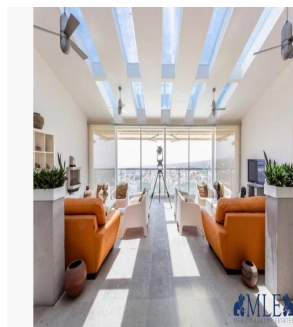

Mexico Luxury Estates

Mexico Luxury Estates

Cuernavaca, Mexico - Mistsevy Chas

+52 (777)221-0421

Glorious light illuminates this spectacular modern Penthouse on a commanding height above the town. By day, its subtle skylights reflect a spectrum of color on high white ceilings and walls. Evening shadows carve dramatic sunsets on the mountains and the night views mesmerize. Formal lines and sleek natural stone floors complement the Penthouse which is extensive yet comfortable and above all, endowed with a warm friendly ambience enhanced by the owners' personal treasures from world travels, some of them displayed in gallery settings. Open dining and living areas magnify the overall sense of sculptured space. There are three generous sized bedrooms, and three and a half baths with the Master suite boasting a sitting area, private terrace and an ample walk-in closet. Finished to their tasteful specifications, the owners incorporated various practical ideas and amenities including an open bar, a stainless steel galley-style kitchen, a private office, and three outdoor terraces. A large service area has a laundry room, bedroom and bath. Additional storage is in the independent parking area which holds 7 plus cars. The completely separate, non public entrance gives the impression of a private home yet maintains the amenities and conveniences of a turn key penthouse. Premium Panorama Penthouse takes its name from the unsurpassable views, and having a sense of over seeing it all.