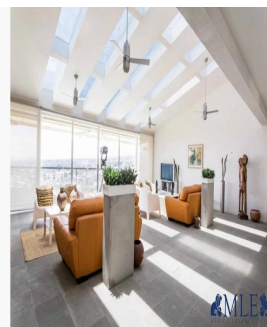

Mexico Luxury Estates

Mexico Luxury Estates

Cuernavaca, Mexico - Mistsevy Chas

+52 (777)221-0421

Glorious light illuminates this spectacular modern Penthouse on a commanding height above the town. By day, its subtle skylights reflect a spectrum of color on high white ceilings and walls. Evening shadows carve dramatic sunsets on the mountains and the night views mesmerize. Formal lines and sleek natural stone floors complement the Penthouse which is extensive yet comfortable and above all, endowed with a warm friendly ambience enhanced by the owners' personal treasures from world travels, some of them displayed in gallery settings. Open dining and living areas magnify the overall sense of sculptured space. There are three generous sized bedrooms, and three and a half baths with the Master suite boasting a sitting area, private terrace and an ample walk-in closet. Finished to their tasteful specifications, the owners incorporated various practical ideas and amenities including an open bar, a stainless steel galley-style kitchen, a private office, and three outdoor terraces. A large service area has a laundry room, bedroom and bath. Additional storage is in the independent parking area which holds 7 plus cars. The completely separate, non public entrance gives the impression of a private home yet maintains the amenities and conveniences of a turn key penthouse. Premium Panorama Penthouse takes its name from the unsurpassable views, and having a sense of over seeing it all.