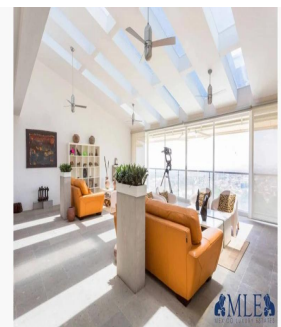

Mexico Luxury Estates

Mexico Luxury Estates

Cuernavaca, Mexico - Mistsevy Chas

+52 (777)221-0421

Glorious light illuminates this spectacular modern Penthouse on a commanding height above the town. By day, its subtle skylights reflect a spectrum of color on high white ceilings and walls. Evening shadows carve dramatic sunsets on the mountains and the night views mesmerize. Formal lines and sleek natural stone floors complement the Penthouse which is extensive yet comfortable and above all, endowed with a warm friendly ambience enhanced by the owners' personal treasures from world travels, some of them displayed in gallery settings. Open dining and living areas magnify the overall sense of sculptured space. There are three generous sized bedrooms, and three and a half baths with the Master suite boasting a sitting area, private terrace and an ample walk-in closet. Finished to their tasteful specifications, the owners incorporated various practical ideas and amenities including an open bar, a stainless steel galley-style kitchen, a private office, and three outdoor terraces. A large service area has a laundry room, bedroom and bath. Additional storage is in the independent parking area which holds 7 plus cars. The completely separate, non public entrance gives the impression of a private home yet maintains the amenities and conveniences of a turn key penthouse. Premium Panorama Penthouse takes its name from the unsurpassable views, and having a sense of over seeing it all.