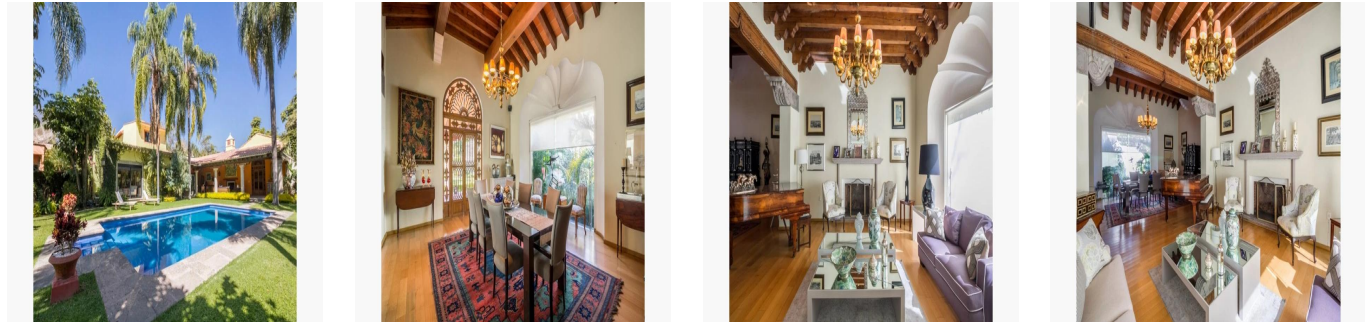

# Panteras Colonial House

Panama, Panamá, Panamá, , 62050,

- 1273 qm
- 0 kimnaty
- 0 spal?ni
- 0 vanni kimnaty
- 0 poverhy
- 0 qm zemel?na ploshcha
- 0 avtomobil?ni mistsya

**Mexico Luxury Estates**  
 Mexico Luxury Estates  
 Cuernavaca, Mexico - Mistsevy Chas

+52 (777)221-0421

In a quiet Privada of las Palmas, Panteras House pays homage to the authentic colonial architecture. As you pass through the antique wood doors, you are greeted by a very unique entryway and double foyer. Cantera floors with a star motif, carved wood beams, simple stone pillars, modern glass doors, skylights, niches, fountain and pond feature, all complement each other. The treasure within does not disappoint as you admire this classic masterpiece in all its splendour. A sweeping loggia invites you to relax and take in the picture perfect garden and glistening pool. Refinement and elegance pervades in the sophisticated living and dining room with high ceilings, charming fireplace, impressive doors and shell motif windows, creating a superb setting for the grand piano. Adjacent is the spacious, gleaming kitchen, and a practical game's room. The main floor has the luxurious master suite with his and her marble bathrooms, large walk in closet, sitting area and several windows with wonderful views of the gardens. Continuing on that wing are two guest bedrooms and a comfortable T.V room. The second level consists of a seven seater movie room and two large guest suites with full bathrooms. This remarkable property lends itself to serve as the ideal family compound. In addition to the 5 bedroom main residence, it has 3 bungalows, a separate office, 4 multipurpose rooms, 5 service bedrooms and a private children's play garden. The possibilities are endless at the quintessential Panteras House.