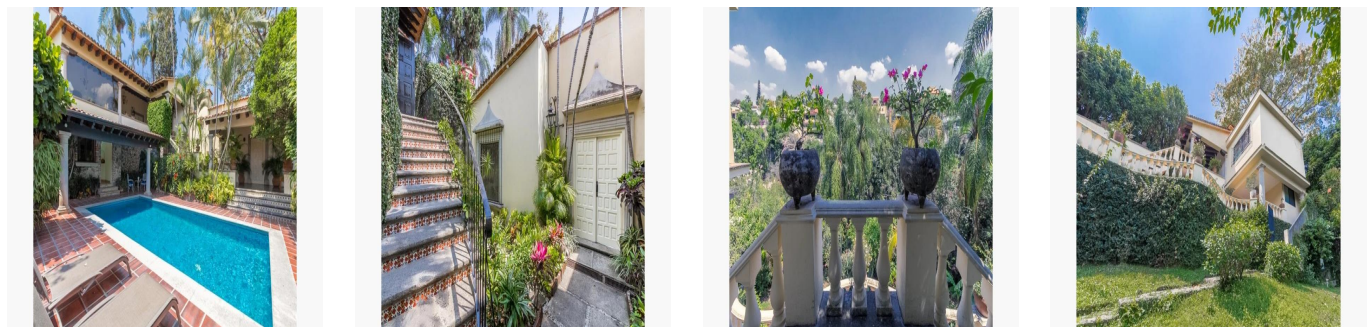

Pentkhaus

Villa La Escondida For Sale

Ukraine, Kyiv, Kyiv, , , ,

TSINA PRODAZHU

\$ 402500.00

- 🏠 599 qm
- 🏡 6 kimnaty
- 🚗 3 spal?ni
- 🕒 3 vanni kimnaty
- 🏠 3 poverhy
- 📐 3 qm zemel?na ploshcha
- 🚗 3 avtomobil?ni mistysya

Mexico Luxury Estates
Mexico Luxury Estates
Cuernavaca, Mexico - Mistsevy Chas

☎ **+52 (777)221-0421**

At the end of a quiet Palmira privada a stairway through a front garden leads to the entrance of Villa La Escondida, an appropriate name for this quaint hideaway nestled on the barranca with the sounds of the creek below. The spacious covered terrace is the meeting area to relax and gather with friends and family. The kitchen and living room with glass doors are conveniently close by. There are three private bedrooms each with hand tiled bathrooms and the ample master suite boasts a sitting area, two walk-in- closets and a massive bathroom. The glass mosaic swimming pool and lounging patio have complete privacy and enjoy magnificent views of the unique terraced garden. A two car garage and service area with bedroom, bathroom and kitchenette and laundry room complete the construction. If tranquility is what you are looking for then Villa La Escondida is the place for you. Area: Palmira Style: Classic Cuernavaca Levels: 3 Bedrooms: 3, master with 2 walk -in- closet, large sitting area Bathrooms: 3 1/2, master huge with doble sink Living Room : spacious, fireplace, sliding glass doors which are hidden in the wall Dining Area: on terrace with wonderful views Kitchen: good size, pantry Terraces: spacious, covered with living area and dining area, two private ones outside of bedrooms, open terrace pool side, all with tropical views Garden: terraced, lovely vegetation and mature trees Security: 24/ 7 privada Garage: 2 cars Service Area: bedroom, bathroom, kitchenette and patio, laundry room 599 m2 construction 972 m2 land