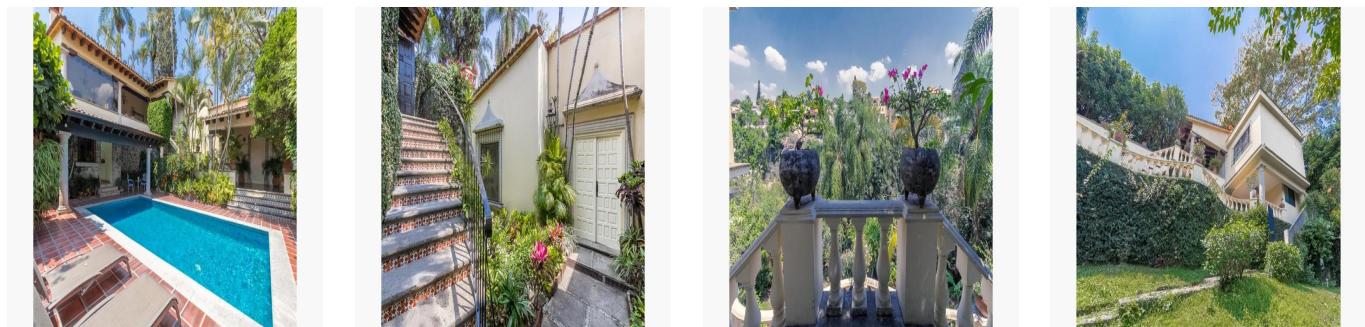

Pentkhaus

Villa La Escondida For Sale

Ukraine, Kyiv, Kyiv, , , ,

TSINA PRODAZHU

USD 402500.00

- 599 qm
- 6 kimnaty
- 3 spal?ni
- 3 vanni kimnaty
- 3 poverhy
- 3 qm zemel?na ploshcha
- 3 avtomobil?ni mistysya

Mexico Luxury Estates
Mexico Luxury Estates
Cuernavaca, Mexico - Mistsevyy Chas

+52 (777)221-0421

At the end of a quiet Palmira privada a stairway through a front garden leads to the entrance of Villa La Escondida, an appropriate name for this quaint hideaway nestled on the barranca with the sounds of the creek below. The spacious covered terrace is the meeting area to relax and gather with friends and family. The kitchen and living room with glass doors are conveniently close by. There are three private bedrooms each with hand tiled bathrooms and the ample master suite boasts a sitting area, two walk-in- closets and a massive bathroom. The glass mosaic swimming pool and lounging patio have complete privacy and enjoy magnificent views of the unique terraced garden. A two car garage and service area with bedroom, bathroom and kitchenette and laundry room complete the construction. If tranquility is what you are looking for then Villa La Escondida is the place for you. Area: Palmira Style: Classic Cuernavaca Levels: 3 Bedrooms: 3, master with 2 walk -in- closet, large sitting area Bathrooms: 3 1/2, master huge with doble sink Living Room : spacious, fireplace, sliding glass doors which are hidden in the wall Dining Area: on terrace with wonderful views Kitchen: good size, pantry Terraces: spacious, covered with living area and dining area, two private ones outside of bedrooms, open terrace pool side, all with tropical views Garden: terraced, lovely vegetation and mature trees Security: 24/ 7 privada Garage: 2 cars Service Area: bedroom, bathroom, kitchenette and patio, laundry room 599 m2 construction 972 m2 land