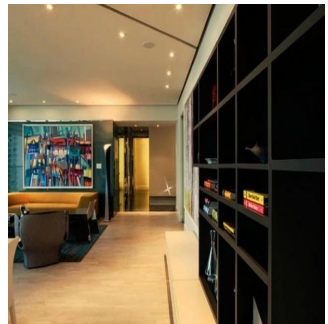

Ocean View - 363 Meters - 3 Bedrooms - 3 Bathrooms - Dining room - Spacious den - Balcony - 3 parking spaces - Social Area with pool for adults and children with tanning area and barbecue area, spa with sauna

Dostupnyy Z: 21.08.2019

Poverkh: 4 Poverkhy: 4 Rik Pobudovy: 2017 Avtomobil?Ni Mistsya: 4 Rik Pobudovy: 2017 Typ: Ofis