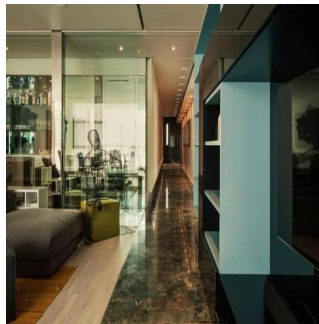

Ocean View - 363 Meters - 3 Bedrooms - 3 Bathrooms - Dining room - Spacious den - Balcony - 3 parking spaces - Social Area with pool for adults and children with tanning area and barbecue area, spa with sauna

Dostupnyy Z: 21.08.2019

Poverkh: 4 Poverkhy: 4 Rik Pobudovy: 2017 Avtomobil?Ni Mistsya: 4 Rik Pobudovy: 2017 Typ: Ofis