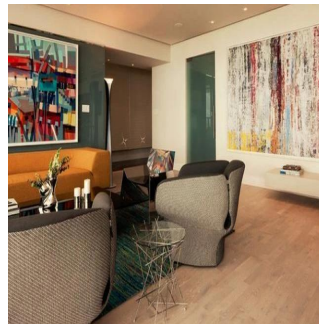

Ocean View - 363 Meters - 3 Bedrooms - 3 Bathrooms - Dining room - Spacious den - Balcony - 3 parking spaces - Social Area with pool for adults and children with tanning area and barbecue area, spa with sauna

Dostupnyy Z: 21.08.2019

Poverkh: 4 Poverkhy: 4 Rik Pobudovy: 2017 Avtomobil?Ni Mistsya: 4 Rik Pobudovy: 2017 Typ: Ofis