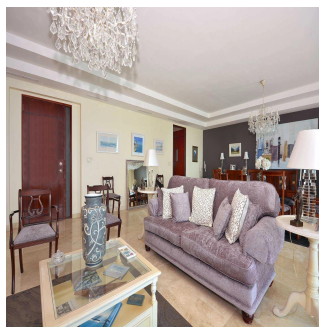

**Frank Morrice Arias**  
 Servmor Realty  
 Panamá, Panama - Mistsevy Chas

☎ +507 6670-1137

AQUAMARE is located right across the street from the landmark sail-shaped tower formerly known as TRUMP, but it enjoys much better ocean views. As soon as your private elevator lobby takes you to this 3832 sq. ft. three-bedroom gem occupying the full floor on the 29th level, you enter a world of polished-marble understated elegance and you are immediately drawn to the spacious balcony offering mesmerizing views of the Pacific Ocean, stretching from the Amador Causeway to Casco Viejo, the Frank Gehry-designed museum and the entrance to the Canal. EVERYTHING is located within walking distance: the luxurious Multiplaza Pacific Mall, the renowned Johns Hopkins Punta Pacifica hospital, a variety of supermarkets, stores and restaurants. The building provides all the amenities you can think of: pools, gym, children area, squash, racquetball and even Shabbat elevator service.