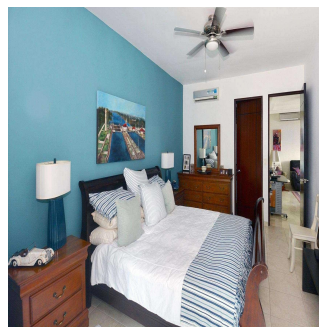

**Frank Morrice Arias**  
 Servmor Realty  
 Panamá, Panama - Mistsevy Chas

☎ +507 6670-1137

AQUAMARE is located right across the street from the landmark sail-shaped tower formerly known as TRUMP, but it enjoys much better ocean views. As soon as your private elevator lobby takes you to this 3832 sq. ft. three-bedroom gem occupying the full floor on the 29th level, you enter a world of polished-marble understated elegance and you are immediately drawn to the spacious balcony offering mesmerizing views of the Pacific Ocean, stretching from the Amador Causeway to Casco Viejo, the Frank Gehry-designed museum and the entrance to the Canal. EVERYTHING is located within walking distance: the luxurious Multiplaza Pacific Mall, the renowned Johns Hopkins Punta Pacifica hospital, a variety of supermarkets, stores and restaurants. The building provides all the amenities you can think of: pools, gym, children area, squash, racquetball and even Shabbat elevator service.