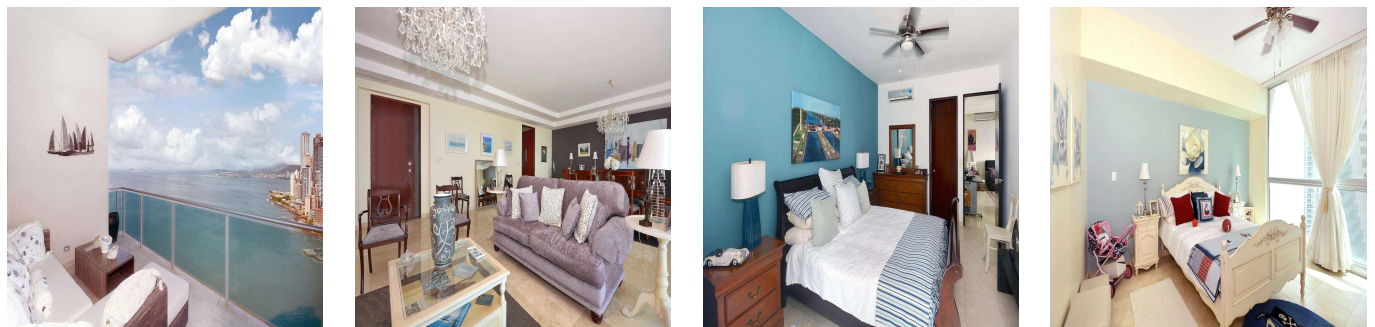

**Frank Morrice Arias**  
 Servmor Realty  
 Panamá, Panama - Mistsevy Chas

☎ +507 6670-1137

AQUAMARE is located right across the street from the landmark sail-shaped tower formerly known as TRUMP, but it enjoys much better ocean views. As soon as your private elevator lobby takes you to this 3832 sq. ft. three-bedroom gem occupying the full floor on the 29th level, you enter a world of polished-marble understated elegance and you are immediately drawn to the spacious balcony offering mesmerizing views of the Pacific Ocean, stretching from the Amador Causeway to Casco Viejo, the Frank Gehry-designed museum and the entrance to the Canal. EVERYTHING is located within walking distance: the luxurious Multiplaza Pacific Mall, the renowned Johns Hopkins Punta Pacifica hospital, a variety of supermarkets, stores and restaurants. The building provides all the amenities you can think of: pools, gym, children area, squash, racquetball and even Shabbat elevator service.