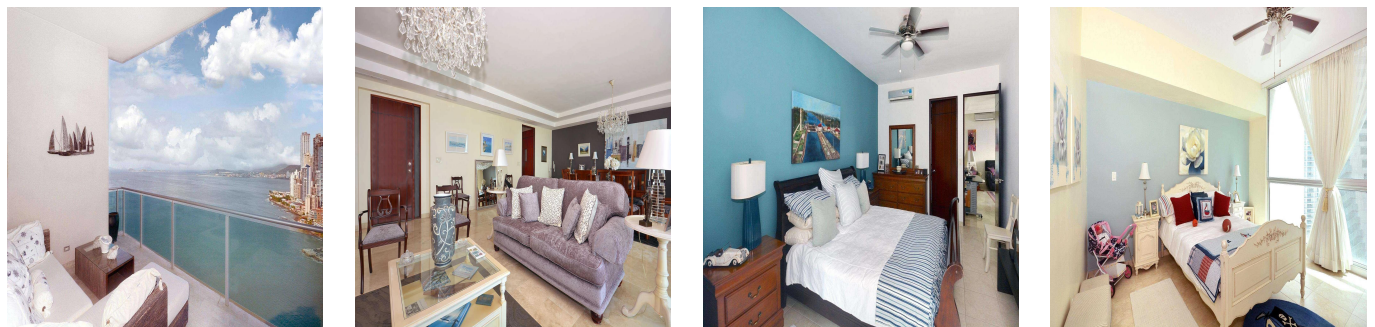

**Frank Morrice Arias**  
 Servmor Realty  
 Panamá, Panama - Mistsevy Chas

+507 6670-1137

AQUAMARE is located right across the street from the landmark sail-shaped tower formerly known as TRUMP, but it enjoys much better ocean views. As soon as your private elevator lobby takes you to this 3832 sq. ft. three-bedroom gem occupying the full floor on the 29th level, you enter a world of polished-marble understated elegance and you are immediately drawn to the spacious balcony offering mesmerizing views of the Pacific Ocean, stretching from the Amador Causeway to Casco Viejo, the Frank Gehry-designed museum and the entrance to the Canal. EVERYTHING is located within walking distance: the luxurious Multiplaza Pacific Mall, the renowned Johns Hopkins Punta Pacifica hospital, a variety of supermarkets, stores and restaurants. The building provides all the amenities you can think of: pools, gym, children area, squash, racquetball and even Shabbat elevator service.