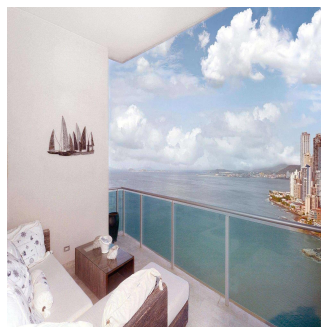

**Frank Morrice Arias**  
 Servmor Realty  
 Panamá, Panama - Mistsevy Chas

☎ +507 6670-1137

AQUAMARE is located right across the street from the landmark sail-shaped tower formerly known as TRUMP, but it enjoys much better ocean views. As soon as your private elevator lobby takes you to this 3832 sq. ft. three-bedroom gem occupying the full floor on the 29th level, you enter a world of polished-marble understated elegance and you are immediately drawn to the spacious balcony offering mesmerizing views of the Pacific Ocean, stretching from the Amador Causeway to Casco Viejo, the Frank Gehry-designed museum and the entrance to the Canal. EVERYTHING is located within walking distance: the luxurious Multiplaza Pacific Mall, the renowned Johns Hopkins Punta Pacifica hospital, a variety of supermarkets, stores and restaurants. The building provides all the amenities you can think of: pools, gym, children area, squash, racquetball and even Shabbat elevator service.