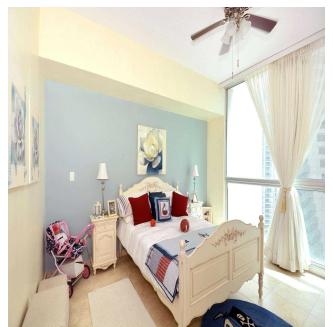

**Frank Morrice Arias**  
 Servmor Realty  
 Panamá, Panama - Mistsevy Chas

☎ +507 6670-1137

AQUAMARE is located right across the street from the landmark sail-shaped tower formerly known as TRUMP, but it enjoys much better ocean views. As soon as your private elevator lobby takes you to this 3832 sq. ft. three-bedroom gem occupying the full floor on the 29th level, you enter a world of polished-marble understated elegance and you are immediately drawn to the spacious balcony offering mesmerizing views of the Pacific Ocean, stretching from the Amador Causeway to Casco Viejo, the Frank Gehry-designed museum and the entrance to the Canal. EVERYTHING is located within walking distance: the luxurious Multiplaza Pacific Mall, the renowned Johns Hopkins Punta Pacifica hospital, a variety of supermarkets, stores and restaurants. The building provides all the amenities you can think of: pools, gym, children area, squash, racquetball and even Shabbat elevator service.