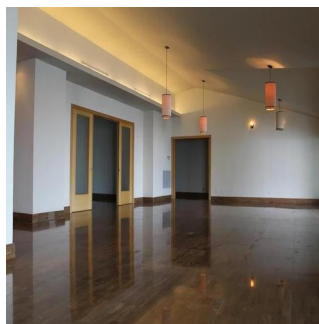

UNIQUE EXTREMELY LUXURIOUS, SPACIOUS AND PRIVATE, VIP COMMON AREAS

Dostupnyy Z: 21.08.2019

Poverkh: 4 Poverkhy: 4 Rik Pobudovy: 2017 Avtomobil'Ni Mistsya: 4

Rik Pobudovy: 2017

Typ: Ofis