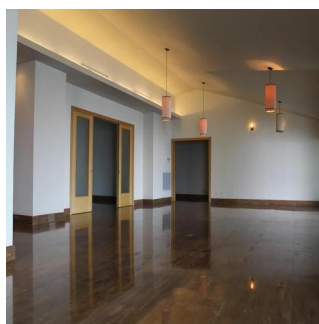

UNIQUE EXTREMELY LUXURIOUS, SPACIOUS AND PRIVATE, VIP COMMON AREAS

Dostupnyy Z: 21.08.2019

Poverkh: 4 Poverkhy: 4 Rik Pobudovy: 2017 Avtomobil'Ni Mistsya: 4

Rik Pobudovy: 2017

Typ: Ofis