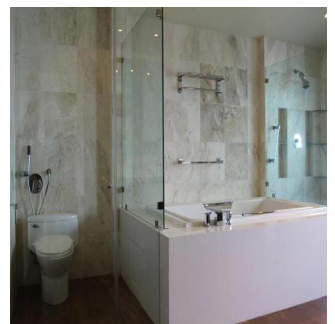

UNIQUE EXTREMELY LUXURIOUS, SPACIOUS AND PRIVATE, VIP COMMON AREAS

Dostupnyy Z: 21.08.2019

Poverkh: 4 Poverkhy: 4 Rik Pobudovy: 2017 Avtomobil'Ni Mistsya: 4

Rik Pobudovy: 2017

Typ: Ofis