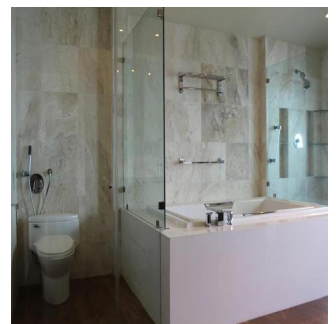

UNIQUE EXTREMELY LUXURIOUS, SPACIOUS AND PRIVATE, VIP COMMON AREAS

Dostupnyy Z: 21.08.2019

Poverkh: 4 Poverkhy: 4 Rik Pobudovy: 2017 Avtomobil?Ni Mistsya: 4

Rik Pobudovy: 2017

Typ: Ofis