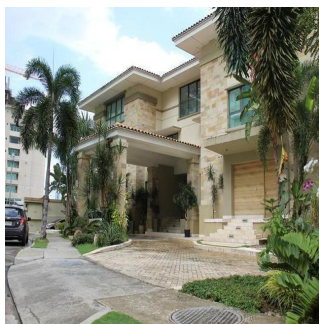

UNIQUE EXTREMELY LUXURIOUS, SPACIOUS AND PRIVATE, VIP COMMON AREAS

Dostupnyy Z: 21.08.2019

Poverkh: 4 Poverkhy: 4 Rik Pobudovy: 2017 Avtomobil'Ni Mistsya: 4

Rik Pobudovy: 2017

Typ: Ofis