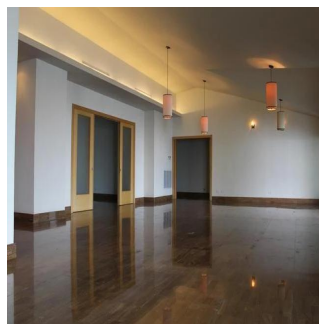

UNIQUE EXTREMELY LUXURIOUS, SPACIOUS AND PRIVATE, VIP COMMON AREAS

Dostupnyy Z: 21.08.2019

Poverkh: 4 Poverkhy: 4 Rik Pobudovy: 2017 Avtomobil?Ni Mistsya: 4

Rik Pobudovy: 2017

Typ: Ofis