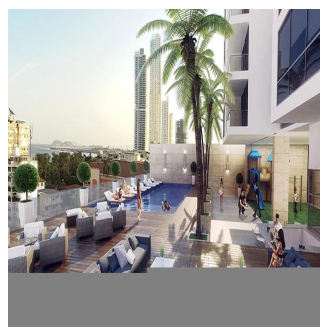

Dostupnyy Z: 20.08.2019

Poverkh: 4 Poverkhy: 4 Rik Pobudovy: 2017 Avtomobil?Ni Mistsya: 4

Rik Pobudovy: 2017

Typ: Ofis