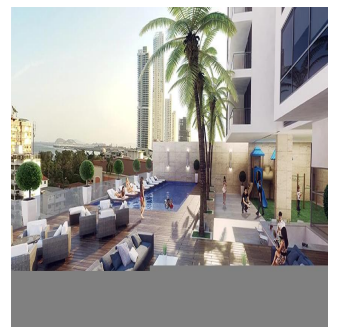

Dostupnyy Z: 20.08.2019

Poverkh: 4 Poverkhy: 4 Rik Pobudovy: 2017 Avtomobil?Ni Mistsya: 4

Rik Pobudovy: 2017

Typ: Ofis