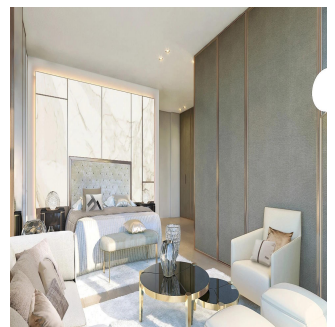

Javier Sierra

Ivan Sierra Inversiones

Panamá, Panama - Mistsevy Chas

+507 236-8353

Located in Santa María Golf & Country Club, the most prestigious residential area in Panama surrounded by a spectacular 18-hole golf course designed by Nicklaus Design, comes a project to give new meaning to the word "exclusivity." The architecture of the project was conceptualized by the renowned firm GVA Arquitectos and with interior design carried out under the guidelines and support of the renowned Italian brand FENDI, La Maison is a project that presents a luxurious tower with large spaces that offer a sophisticated lifestyle with a VIP treatment under the concierge service. APARTMENTS OF: 317M2 362M2 406M2 3 AND 4 BEDROOMS WITH PRIVATE BATHROOM ITALIAN KITCHEN WITH LUXURY FINISHES LARGE TERRACES WITH BEAUTIFUL VIEW 2 APARTMENTS BY FLAT WITH INDEPENDENT HALL PENTHOUSES AVAILABLE Request a meeting for more information