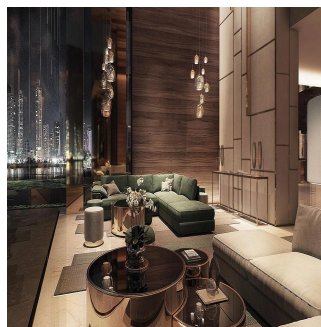

Javier Sierra

Ivan Sierra Inversiones

Panamá, Panama - Mistsevy Chas

+507 236-8353

Located in Santa María Golf & Country Club, the most prestigious residential area in Panama surrounded by a spectacular 18-hole golf course designed by Nicklaus Design, comes a project to give new meaning to the word "exclusivity." The architecture of the project was conceptualized by the renowned firm GVA Arquitectos and with interior design carried out under the guidelines and support of the renowned Italian brand FENDI, La Maison is a project that presents a luxurious tower with large spaces that offer a sophisticated lifestyle with a VIP treatment under the concierge service. APARTMENTS OF: 317M2 362M2 406M2 3 AND 4 BEDROOMS WITH PRIVATE BATHROOM ITALIAN KITCHEN WITH LUXURY FINISHES LARGE TERRACES WITH BEAUTIFUL VIEW 2 APARTMENTS BY FLAT WITH INDEPENDENT HALL PENTHOUSES AVAILABLE Request a meeting for more information