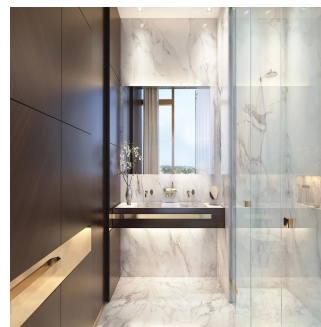

Javier Sierra

Ivan Sierra Inversiones

Panamá, Panama - Mistsevy Chas

+507 236-8353

Located in Santa María Golf & Country Club, the most prestigious residential area in Panama surrounded by a spectacular 18-hole golf course designed by Nicklaus Design, comes a project to give new meaning to the word "exclusivity." The architecture of the project was conceptualized by the renowned firm GVA Arquitectos and with interior design carried out under the guidelines and support of the renowned Italian brand FENDI, La Maison is a project that presents a luxurious tower with large spaces that offer a sophisticated lifestyle with a VIP treatment under the concierge service. APARTMENTS OF: 317M2 362M2 406M2 3 AND 4 BEDROOMS WITH PRIVATE BATHROOM ITALIAN KITCHEN WITH LUXURY FINISHES LARGE TERRACES WITH BEAUTIFUL VIEW 2 APARTMENTS BY FLAT WITH INDEPENDENT HALL PENTHOUSES AVAILABLE Request a meeting for more information