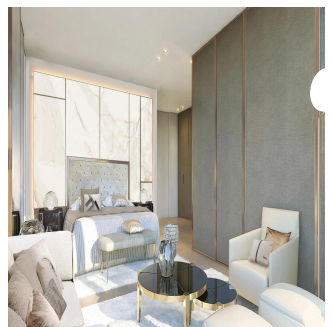

Javier Sierra
Ivan Sierra Inversiones
Panamá, Panama - Mistsevy Chas

 +507 236-8353

Located in Santa María Golf & Country Club, the most prestigious residential area in Panama surrounded by a spectacular 18-hole golf course designed by Nicklaus Design, comes a project to give new meaning to the word "exclusivity." The architecture of the project was conceptualized by the renowned firm GVA Arquitectos and with interior design carried out under the guidelines and support of the renowned Italian brand FENDI, La Maison is a project that presents a luxurious tower with large spaces that offer a sophisticated lifestyle with a VIP treatment under the concierge service. APARTMENTS OF: 317M2 362M2 406M2 3 AND 4 BEDROOMS WITH PRIVATE BATHROOM ITALIAN KITCHEN WITH LUXURY FINISHES LARGE TERRACES WITH BEAUTIFUL VIEW 2 APARTMENTS BY FLAT WITH INDEPENDENT HALL PENTHOUSES AVAILABLE Request a meeting for more information