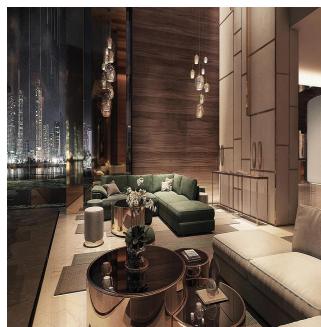

Javier Sierra
Ivan Sierra Inversiones
Panamá, Panama - Mistsevy Chas

 +507 236-8353

Located in Santa María Golf & Country Club, the most prestigious residential area in Panama surrounded by a spectacular 18-hole golf course designed by Nicklaus Design, comes a project to give new meaning to the word "exclusivity." The architecture of the project was conceptualized by the renowned firm GVA Arquitectos and with interior design carried out under the guidelines and support of the renowned Italian brand FENDI, La Maison is a project that presents a luxurious tower with large spaces that offer a sophisticated lifestyle with a VIP treatment under the concierge service. APARTMENTS OF: 317M2 362M2 406M2 3 AND 4 BEDROOMS WITH PRIVATE BATHROOM ITALIAN KITCHEN WITH LUXURY FINISHES LARGE TERRACES WITH BEAUTIFUL VIEW 2 APARTMENTS BY FLAT WITH INDEPENDENT HALL PENTHOUSES AVAILABLE Request a meeting for more information