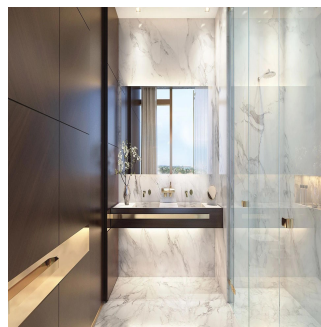

Javier Sierra
Ivan Sierra Inversiones
Panamá, Panama - Mistsevy Chas

 +507 236-8353

Located in Santa María Golf & Country Club, the most prestigious residential area in Panama surrounded by a spectacular 18-hole golf course designed by Nicklaus Design, comes a project to give new meaning to the word "exclusivity." The architecture of the project was conceptualized by the renowned firm GVA Arquitectos and with interior design carried out under the guidelines and support of the renowned Italian brand FENDI, La Maison is a project that presents a luxurious tower with large spaces that offer a sophisticated lifestyle with a VIP treatment under the concierge service. APARTMENTS OF: 317M2 362M2 406M2 3 AND 4 BEDROOMS WITH PRIVATE BATHROOM ITALIAN KITCHEN WITH LUXURY FINISHES LARGE TERRACES WITH BEAUTIFUL VIEW 2 APARTMENTS BY FLAT WITH INDEPENDENT HALL PENTHOUSES AVAILABLE Request a meeting for more information