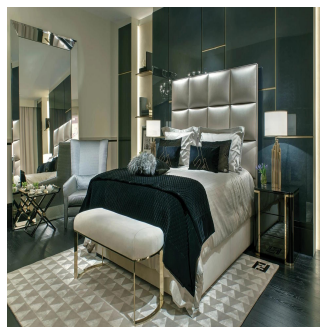

Javier Sierra
Ivan Sierra Inversiones
Panamá, Panama - Mistsevy Chas

 +507 236-8353

Located in Santa María Golf & Country Club, the most prestigious residential area in Panama surrounded by a spectacular 18-hole golf course designed by Nicklaus Design, comes a project to give new meaning to the word "exclusivity." The architecture of the project was conceptualized by the renowned firm GVA Arquitectos and with interior design carried out under the guidelines and support of the renowned Italian brand FENDI, La Maison is a project that presents a luxurious tower with large spaces that offer a sophisticated lifestyle with a VIP treatment under the concierge service. APARTMENTS OF: 317M2 362M2 406M2 3 AND 4 BEDROOMS WITH PRIVATE BATHROOM ITALIAN KITCHEN WITH LUXURY FINISHES LARGE TERRACES WITH BEAUTIFUL VIEW 2 APARTMENTS BY FLAT WITH INDEPENDENT HALL PENTHOUSES AVAILABLE Request a meeting for more information