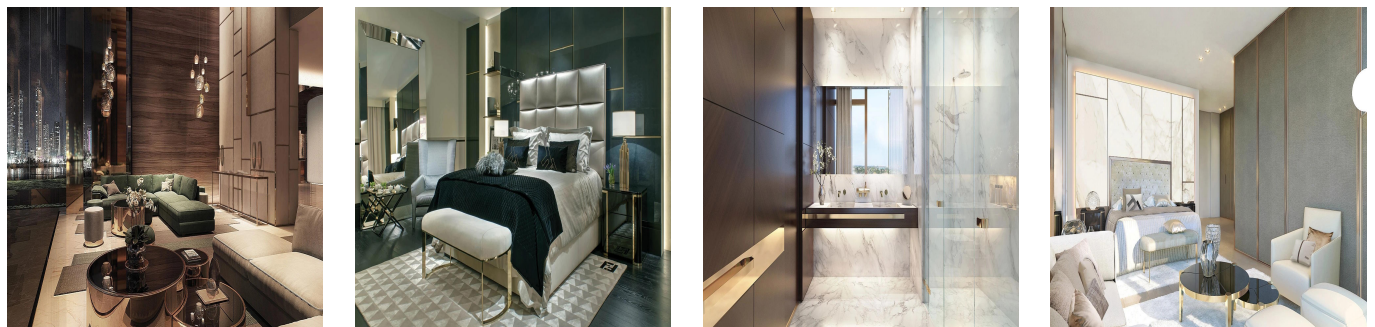

Javier Sierra
Ivan Sierra Inversiones
Panamá, Panama - Mistsevy Chas

 **+507 236-8353**

Located in Santa María Golf & Country Club, the most prestigious residential area in Panama surrounded by a spectacular 18-hole golf course designed by Nicklaus Design, comes a project to give new meaning to the word "exclusivity." The architecture of the project was conceptualized by the renowned firm GVA Arquitectos and with interior design carried out under the guidelines and support of the renowned Italian brand FENDI, La Maison is a project that presents a luxurious tower with large spaces that offer a sophisticated lifestyle with a VIP treatment under the concierge service. APARTMENTS OF: 317M2 362M2 406M2 3 AND 4 BEDROOMS WITH PRIVATE BATHROOM ITALIAN KITCHEN WITH LUXURY FINISHES LARGE TERRACES WITH BEAUTIFUL VIEW 2 APARTMENTS BY FLAT WITH INDEPENDENT HALL PENTHOUSES AVAILABLE Request a meeting for more information