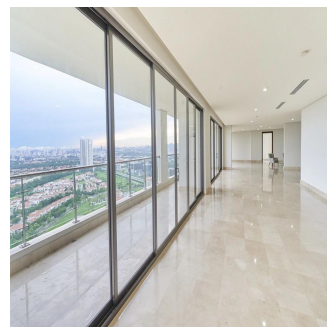

A luxurious tower of 30 floors of residential apartments located in Santa María Golf & Country Club, one of the most exclusive projects in Panama, minutes from Costa del Este. La Vista on the Green is a luxury building with family apartments of impeccable finishes. With a privileged location and beautiful views of the golf course designed by Nicklaus Design, residents of Santa María Golf & Country Club can enjoy quick and easy access to Costa del Este, the city center, the best banking area, exclusive areas of shops and direct access to Tocumen International airport. Santa María is a luxury residential complex where modernity is combined with greenery, creating an incomparable lifestyle. The Santa Maria, a Luxury Collection Hotel & Golf Resort is a five-star urban resort that offers exceptional experiences to the most knowledgeable travelers who are looking for a true connection with the destination. The hotel has 182 luxury rooms and suites with Panamanian design elements. Surrounded by the extraordinary view of the professional golf course, designed by Nicklaus Design, the resort has three restaurants, an avant-garde spa, a gym with rejuvenating natural light, an outdoor pool overlooking the golf course and exceptional spaces for Events and meetings Our exclusive apartment is different from everyone in the building as it is a full 600 m2 flat with a large balcony that encourages you to relax with the beautiful views of the city's skyscrapers, the Pacific Ocean and the greenery of the golf course . Of course the best finishes that can be offered in marble floors, kitchen with island, marble envelopes in kitchen and bathrooms, excellent imported faucets and solid doors throughout the apartment. The building has all the amenities for the enjoyment of your family and loved ones.