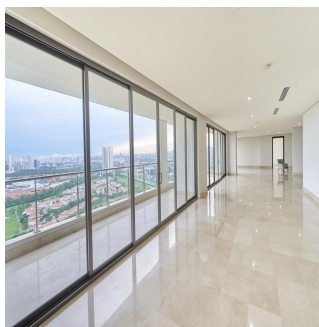

A luxurious tower of 30 floors of residential apartments located in Santa María Golf & Country Club, one of the most exclusive projects in Panama, minutes from Costa del Este. La Vista on the Green is a luxury building with family apartments of impeccable finishes. With a privileged location and beautiful views of the golf course designed by Nicklaus Design, residents of Santa María Golf & Country Club can enjoy quick and easy access to Costa del Este, the city center, the best banking area, exclusive areas of shops and direct access to Tocumen International airport. Santa María is a luxury residential complex where modernity is combined with greenery, creating an incomparable lifestyle. The Santa Maria, a Luxury Collection Hotel & Golf Resort is a five-star urban resort that offers exceptional experiences to the most knowledgeable travelers who are looking for a true connection with the destination. The hotel has 182 luxury rooms and suites with Panamanian design elements. Surrounded by the extraordinary view of the professional golf course, designed by Nicklaus Design, the resort has three restaurants, an avant-garde spa, a gym with rejuvenating natural light, an outdoor pool overlooking the golf course and exceptional spaces for Events and meetings Our exclusive apartment is different from everyone in the building as it is a full 600 m2 flat with a large balcony that encourages you to relax with the beautiful views of the city's skyscrapers, the Pacific Ocean and the greenery of the golf course . Of course the best finishes that can be offered in marble floors, kitchen with island, marble envelopes in kitchen and bathrooms, excellent imported faucets and solid doors throughout the apartment. The building has all the amenities for the enjoyment of your family and loved ones.