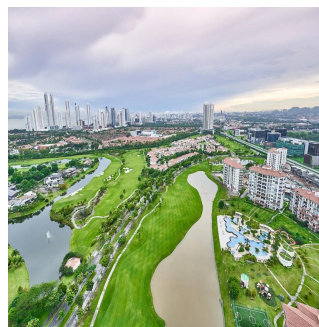

A luxurious tower of 30 floors of residential apartments located in Santa María Golf & Country Club, one of the most exclusive projects in Panama, minutes from Costa del Este. La Vista on the Green is a luxury building with family apartments of impeccable finishes. With a privileged location and beautiful views of the golf course designed by Nicklaus Design, residents of Santa María Golf & Country Club can enjoy quick and easy access to Costa del Este, the city center, the best banking area, exclusive areas of shops and direct access to Tocumen International airport. Santa María is a luxury residential complex where modernity is combined with greenery, creating an incomparable lifestyle. The Santa Maria, a Luxury Collection Hotel & Golf Resort is a five-star urban resort that offers exceptional experiences to the most knowledgeable travelers who are looking for a true connection with the destination. The hotel has 182 luxury rooms and suites with Panamanian design elements. Surrounded by the extraordinary view of the professional golf course, designed by Nicklaus Design, the resort has three restaurants, an avant-garde spa, a gym with rejuvenating natural light, an outdoor pool overlooking the golf course and exceptional spaces for Events and meetings Our exclusive apartment is different from everyone in the building as it is a full 600 m2 flat with a large balcony that encourages you to relax with the beautiful views of the city's skyscrapers, the Pacific Ocean and the greenery of the golf course . Of course the best finishes that can be offered in marble floors, kitchen with island, marble envelopes in kitchen and bathrooms, excellent imported faucets and solid doors throughout the apartment. The building has all the amenities for the enjoyment of your family and loved ones.