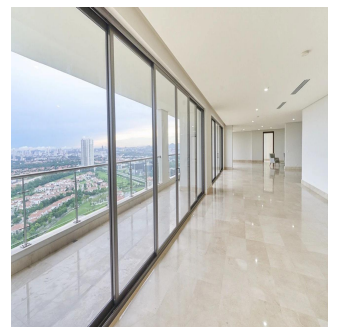

Javier Sierra

Ivan Sierra Inversiones

Panamá, Panama - Mistsevy Chas

+507 236-8353

A luxurious tower of 30 floors of residential apartments located in Santa María Golf & Country Club, one of the most exclusive projects in Panama, minutes from Costa del Este. La Vista on the Green is a luxury building with family apartments of impeccable finishes. With a privileged location and beautiful views of the golf course designed by Nicklaus Design, residents of Santa María Golf & Country Club can enjoy quick and easy access to Costa del Este, the city center, the best banking area, exclusive areas of shops and direct access to Tocumen International airport. Santa María is a luxury residential complex where modernity is combined with greenery, creating an incomparable lifestyle. The Santa Maria, a Luxury Collection Hotel & Golf Resort is a five-star urban resort that offers exceptional experiences to the most knowledgeable travelers who are looking for a true connection with the destination. The hotel has 182 luxury rooms and suites with Panamanian design elements. Surrounded by the extraordinary view of the professional golf course, designed by Nicklaus Design, the resort has three restaurants, an avant-garde spa, a gym with rejuvenating natural light, an outdoor pool overlooking the golf course and exceptional spaces for Events and meetings Our exclusive apartment is different from everyone in the building as it is a full 600 m2 flat with a large balcony that encourages you to relax with the beautiful views of the city's skyscrapers, the Pacific Ocean and the greenery of the golf course . Of course the best finishes that can be offered in marble floors, kitchen with island, marble envelopes in kitchen and bathrooms, excellent imported faucets and solid doors throughout the apartment. The building has all the amenities for the enjoyment of your family and loved ones.