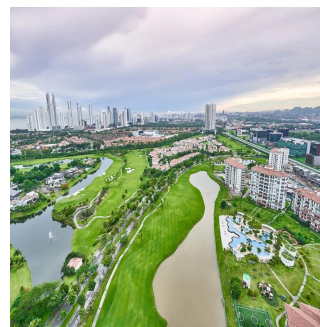

Javier Sierra

Ivan Sierra Inversiones

Panamá, Panama - Mistsevy Chas

+507 236-8353

A luxurious tower of 30 floors of residential apartments located in Santa María Golf & Country Club, one of the most exclusive projects in Panama, minutes from Costa del Este. La Vista on the Green is a luxury building with family apartments of impeccable finishes. With a privileged location and beautiful views of the golf course designed by Nicklaus Design, residents of Santa María Golf & Country Club can enjoy quick and easy access to Costa del Este, the city center, the best banking area, exclusive areas of shops and direct access to Tocumen International airport. Santa María is a luxury residential complex where modernity is combined with greenery, creating an incomparable lifestyle. The Santa Maria, a Luxury Collection Hotel & Golf Resort is a five-star urban resort that offers exceptional experiences to the most knowledgeable travelers who are looking for a true connection with the destination. The hotel has 182 luxury rooms and suites with Panamanian design elements. Surrounded by the extraordinary view of the professional golf course, designed by Nicklaus Design, the resort has three restaurants, an avant-garde spa, a gym with rejuvenating natural light, an outdoor pool overlooking the golf course and exceptional spaces for Events and meetings Our exclusive apartment is different from everyone in the building as it is a full 600 m2 flat with a large balcony that encourages you to relax with the beautiful views of the city's skyscrapers, the Pacific Ocean and the greenery of the golf course . Of course the best finishes that can be offered in marble floors, kitchen with island, marble envelopes in kitchen and bathrooms, excellent imported faucets and solid doors throughout the apartment. The building has all the amenities for the enjoyment of your family and loved ones.