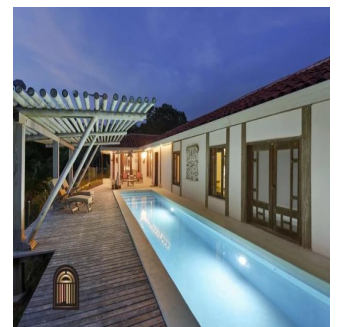

Karla Adams

Open Doors Panama Estates

Panamá, Panama - Mistsevy Chas

+507 6390-5229

The Kanyini Retreat is just that. It's an escape, a luxury of nature, views and sounds that are good for the soul. Set in the gorgeous hillside of the southern tip of The Azuero Peninsula, the property provides privacy to each of its quality built and artistically designed structures. A private owner's residence features hand-etched ceilings, custom woodwork, ocean-view pool and sundeck, and fenced yard for pets. Five guest suites are perfect for family reunions, nightly rentals, or corporate retreats. All guests come together and share the community kitchen. The sunsets are lovely with the backdrop of the Pacific Ocean. Nothing but the sounds of nature will demand your attention! The property is fully remodeled for structural integrity, functionality, quality, durability and water flow. Remodel includes 435 meters of concrete road, and 87 meters of concrete path. Truly, it is turn-key with all appliances and guest furniture included. Please see the full list of features and inclusions in the tab area below the photos.

Dostupnyy Z: 16.08.2019

Poverkh: 4 Poverkhy: 4 Rik Pobudovy: 2017 Avtomobil?Ni Mistsya: 4 Rik Pobudovy: 2017 Typ: Ofis

If you decide to leave the retreat, nearby you can enjoy the tourist amenities of Playa Venao and Cañas such as zip lining, surfing, horseback riding, skateboarding, kyaking, SUP boarding, fishing, eco-tours, hiking, dining and amazing coffee. Internationally renowned Panga's restaurant at Eco Venao offers a gastronomic experience of farm-to-table Panamanian style and international cuisine. Twice daily commercial flights to Chitre are possible where you can rent a vehicle and stock up on organic groceries at Riba Smith before heading down to the retreat. Or, arrive by helicopter direct to your property. At Kanyini Retreat you can give your guests the experience they will not soon forget