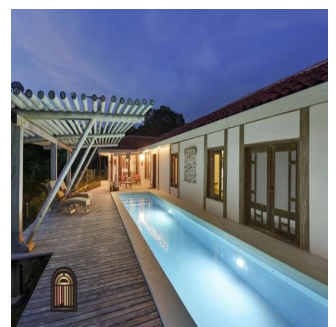

**Karla Adams**

Open Doors Panama Estates

Panamá, Panama - Mistsevy Chas

+507 6390-5229

The Kanyini Retreat is just that. It's an escape, a luxury of nature, views and sounds that are good for the soul. Set in the gorgeous hillside of the southern tip of The Azuero Peninsula, the property provides privacy to each of its quality built and artistically designed structures. A private owner's residence features hand-etched ceilings, custom woodwork, ocean-view pool and sundeck, and fenced yard for pets. Five guest suites are perfect for family reunions, nightly rentals, or corporate retreats. All guests come together and share the community kitchen. The sunsets are lovely with the backdrop of the Pacific Ocean. Nothing but the sounds of nature will demand your attention! The property is fully remodeled for structural integrity, functionality, quality, durability and water flow. Remodel includes 435 meters of concrete road, and 87 meters of concrete path. Truly, it is turn-key with all appliances and guest furniture included. Please see the full list of features and inclusions in the tab area below the photos.

Dostupnyy Z: 16.08.2019

Poverkh: 4 Poverkhy: 4 Rik Pobudovy: 2017 Avtomobil?Ni Mistsya: 4 Rik Pobudovy: 2017 Typ: Ofis

If you decide to leave the retreat, nearby you can enjoy the tourist amenities of Playa Venao and Cañas such as zip lining, surfing, horseback riding, skateboarding, kyaking, SUP boarding, fishing, eco-tours, hiking, dining and amazing coffee. Internationally renowned Panga's restaurant at Eco Venao offers a gastronomic experience of farm-to-table Panamanian style and international cuisine. Twice daily commercial flights to Chitre are possible where you can rent a vehicle and stock up on organic groceries at Riba Smith before heading down to the retreat. Or, arrive by helicopter direct to your property. At Kanyini Retreat you can give your guests the experience they will not soon forget