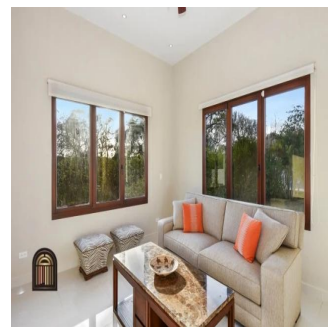

Pentkhaus

Elegant And Private Beachfront Estate

Singapore, Singapore, Singapore, , , ,

TSINA PRODAZHU

USD 989000.00

- 🏠 504 qm
- 📏 9 kimnaty
- 🚗 4 spal?ni
- 🕒 5 vanni kimnaty
- 🏠 5 poverhy
- 📏 5 qm zemel?na ploshcha
- 🚗 5 avtomobil?ni mistsya

Karla Adams

Open Doors Panama Estates

Panamá, Panama - Mistsevy Chas

📞 +507 6390-5229

Elegant and ultra-private, this beachfront estate gleams with clean, bright, high-end finishes. Concealed at the very end of a quiet subdivision in Panama’s darling town of Pedasi, your beachfront paradise is about as private as it gets without being isolated. Step out from the pool right onto the sandy shores of the gorgeous beach that stretches for miles. Walk, swim, and enjoy the fact that you have this slice of heaven almost all to yourself. For water lovers and sun bathers, the swimming pool is tucked between the sheltering walls of the four bedrooms on one end and the living room and kitchen on the other. Abundant windows allow plenty of natural light and fresh breeze throughout the home. The North American style kitchen offers plenty of cabinet and counter space, with even more culinary offerings in the outdoor bohio with included grill. Well-built and with new interior and exterior paint included, this home is move-in ready. Quality furnishings can be included for an easy transition to your dream home, or bring your own taste of home. Additional details are below in the tabbed area. If you would like to experience the home in 3D please let us know and we will send a link to view the tour. Any questions, we are at your service.