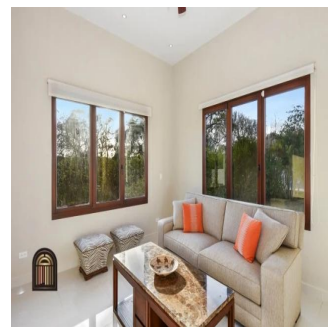

Pentkhaus

Elegant And Private Beachfront Estate

Singapore, Singapore, Singapore, , , ,

TSINA PRODAZHU

USD 989000.00

- 🏠 504 qm
- 📏 9 kimnaty
- 🚗 4 spal?ni
- 🕒 5 vanni kimnaty
- 🏡 5 poverhy
- 📐 5 qm zemel?na ploshcha
- 🚗 5 avtomobil?ni mistsya

Karla Adams

Open Doors Panama Estates

Panamá, Panama - Mistsevyy Chas

📞 +507 6390-5229

Elegant and ultra-private, this beachfront estate gleams with clean, bright, high-end finishes. Concealed at the very end of a quiet subdivision in Panama’s darling town of Pedasi, your beachfront paradise is about as private as it gets without being isolated. Step out from the pool right onto the sandy shores of the gorgeous beach that stretches for miles. Walk, swim, and enjoy the fact that you have this slice of heaven almost all to yourself. For water lovers and sun bathers, the swimming pool is tucked between the sheltering walls of the four bedrooms on one end and the living room and kitchen on the other. Abundant windows allow plenty of natural light and fresh breeze throughout the home. The North American style kitchen offers plenty of cabinet and counter space, with even more culinary offerings in the outdoor bohio with included grill. Well-built and with new interior and exterior paint included, this home is move-in ready. Quality furnishings can be included for an easy transition to your dream home, or bring your own taste of home. Additional details are below in the tabbed area. If you would like to experience the home in 3D please let us know and we will send a link to view the tour. Any questions, we are at your service.