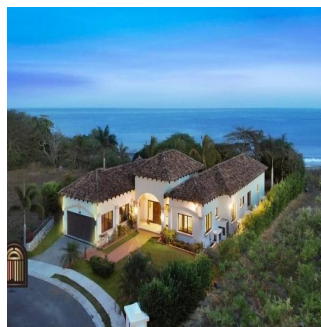

Pentkhaus

Elegant And Private Beachfront Estate

Singapore, Singapore, Singapore, , , ,

TSINA PRODAZHU

USD 989000.00

- 🏠 504 qm
- 📏 9 kimnaty
- 🚗 4 spal?ni
- 🕒 5 vanni kimnaty
- 🏡 5 poverhy
- 📐 5 qm zemel?na ploshcha
- 🚗 5 avtomobil?ni mistsya

Karla Adams

Open Doors Panama Estates

Panamá, Panama - Mistsevyy Chas

📞 +507 6390-5229

Elegant and ultra-private, this beachfront estate gleams with clean, bright, high-end finishes. Concealed at the very end of a quiet subdivision in Panama’s darling town of Pedasi, your beachfront paradise is about as private as it gets without being isolated. Step out from the pool right onto the sandy shores of the gorgeous beach that stretches for miles. Walk, swim, and enjoy the fact that you have this slice of heaven almost all to yourself. For water lovers and sun bathers, the swimming pool is tucked between the sheltering walls of the four bedrooms on one end and the living room and kitchen on the other. Abundant windows allow plenty of natural light and fresh breeze throughout the home. The North American style kitchen offers plenty of cabinet and counter space, with even more culinary offerings in the outdoor bohio with included grill. Well-built and with new interior and exterior paint included, this home is move-in ready. Quality furnishings can be included for an easy transition to your dream home, or bring your own taste of home. Additional details are below in the tabbed area. If you would like to experience the home in 3D please let us know and we will send a link to view the tour. Any questions, we are at your service.