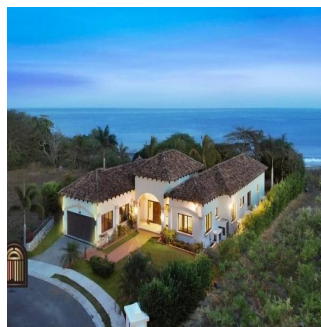

Pentkhaus

Elegant And Private Beachfront Estate

Singapore, Singapore, Singapore, , , ,

TSINA PRODAZHU

USD 989000.00

- 🏠 504 qm
- 📏 9 kimnaty
- 🚗 4 spal?ni
- 🕒 5 vanni kimnaty
- 🏠 5 poverhy
- 📏 5 qm zemel?na ploshcha
- 🚗 5 avtomobil?ni mistsya

Karla Adams

Open Doors Panama Estates

Panamá, Panama - Mistsevy Chas

📞 +507 6390-5229

Elegant and ultra-private, this beachfront estate gleams with clean, bright, high-end finishes. Concealed at the very end of a quiet subdivision in Panama’s darling town of Pedasi, your beachfront paradise is about as private as it gets without being isolated. Step out from the pool right onto the sandy shores of the gorgeous beach that stretches for miles. Walk, swim, and enjoy the fact that you have this slice of heaven almost all to yourself. For water lovers and sun bathers, the swimming pool is tucked between the sheltering walls of the four bedrooms on one end and the living room and kitchen on the other. Abundant windows allow plenty of natural light and fresh breeze throughout the home. The North American style kitchen offers plenty of cabinet and counter space, with even more culinary offerings in the outdoor bohio with included grill. Well-built and with new interior and exterior paint included, this home is move-in ready. Quality furnishings can be included for an easy transition to your dream home, or bring your own taste of home. Additional details are below in the tabbed area. If you would like to experience the home in 3D please let us know and we will send a link to view the tour. Any questions, we are at your service.