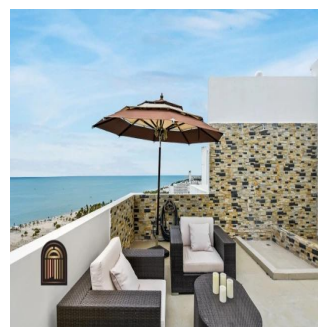

**Karla Adams**

Open Doors Panama Estates

Panamá, Panama - Mistsevy Chas

+507 6390-5229

What makes this apartment more exclusive, more luxurious than all the others in the area? Location. Finishes. Size... and panoramic views of the ocean and distant mountains. You really would be hard pressed to find any like it. The penthouse suite is situated squarely in front of the beach, so the ocean view is directly in front of you with no competition for your attention. With two stories of living space, all recently remodeled with impeccable attention to detail and fully loaded with luxury finishes... this is first world quality.