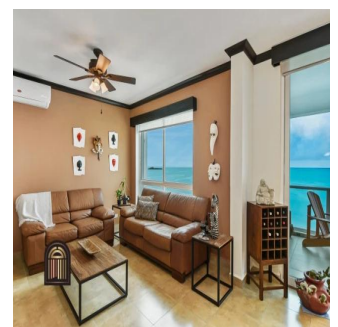

**Karla Adams**

Open Doors Panama Estates

Panamá, Panama - Mistsevy Chas

+507 6390-5229

What makes this apartment more exclusive, more luxurious than all the others in the area? Location. Finishes. Size... and panoramic views of the ocean and distant mountains. You really would be hard pressed to find any like it. The penthouse suite is situated squarely in front of the beach, so the ocean view is directly in front of you with no competition for your attention. With two stories of living space, all recently remodeled with impeccable attention to detail and fully loaded with luxury finishes... this is first world quality.