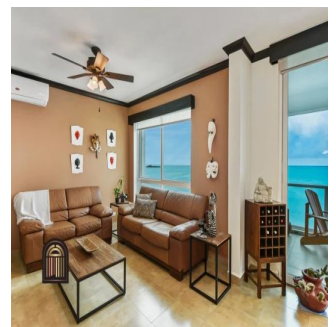

**Karla Adams**

Open Doors Panama Estates

Panamá, Panama - Mistsevy Chas

+507 6390-5229

What makes this apartment more exclusive, more luxurious than all the others in the area? Location. Finishes. Size... and panoramic views of the ocean and distant mountains. You really would be hard pressed to find any like it. The penthouse suite is situated squarely in front of the beach, so the ocean view is directly in front of you with no competition for your attention. With two stories of living space, all recently remodeled with impeccable attention to detail and fully loaded with luxury finishes... this is first world quality.