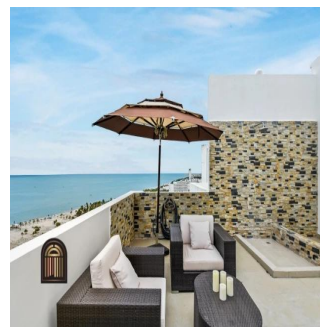

**Karla Adams**

Open Doors Panama Estates

Panamá, Panama - Mistsevy Chas

+507 6390-5229

What makes this apartment more exclusive, more luxurious than all the others in the area? Location. Finishes. Size... and panoramic views of the ocean and distant mountains. You really would be hard pressed to find any like it. The penthouse suite is situated squarely in front of the beach, so the ocean view is directly in front of you with no competition for your attention. With two stories of living space, all recently remodeled with impeccable attention to detail and fully loaded with luxury finishes... this is first world quality.