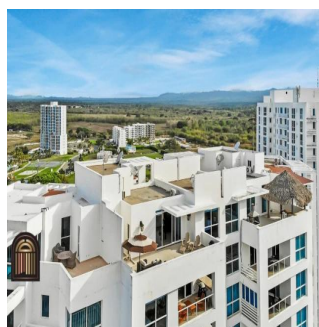

**Karla Adams**

Open Doors Panama Estates

Panamá, Panama - Mistsevy Chas

+507 6390-5229

What makes this apartment more exclusive, more luxurious than all the others in the area? Location. Finishes. Size... and panoramic views of the ocean and distant mountains. You really would be hard pressed to find any like it. The penthouse suite is situated squarely in front of the beach, so the ocean view is directly in front of you with no competition for your attention. With two stories of living space, all recently remodeled with impeccable attention to detail and fully loaded with luxury finishes... this is first world quality.