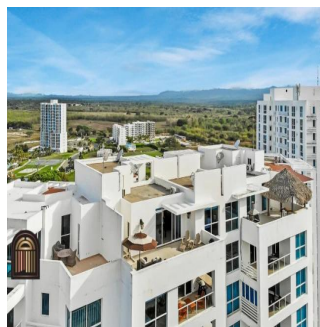

**Karla Adams**

Open Doors Panama Estates

Panamá, Panama - Mistsevy Chas

+507 6390-5229

What makes this apartment more exclusive, more luxurious than all the others in the area? Location. Finishes. Size... and panoramic views of the ocean and distant mountains. You really would be hard pressed to find any like it. The penthouse suite is situated squarely in front of the beach, so the ocean view is directly in front of you with no competition for your attention. With two stories of living space, all recently remodeled with impeccable attention to detail and fully loaded with luxury finishes... this is first world quality.