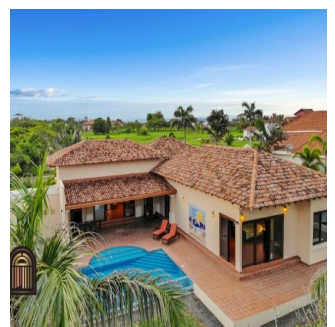

Pentkhaus

Pedasi Luxury Beachfront Home For Sale

Singapore, Singapore, Singapore, , , ,

TSINA PRODAZHU

\$ 1275000.00

- 🏠 630 qm
- 📏 7 kimnaty
- 🚗 3 spal?ni
- 🛥 4 vanni kimnaty
- 🏠 4 poverhy
- 📏 4 qm zemel?na ploshcha
- 🚗 4 avtomobil?ni mistsya

Karla Adams

Open Doors Panama Estates

Panamá, Panama - Mistsevy Chas

📞 +507 6390-5229

Tropical stained glass and mosaic art add character and charm to this expansive estate home on Playa La Garita. From your back door, walk for miles along soft sand beach, or relax in the bohio to the sound of the waves, birds and the breeze. An entertainer's delight, the home is open and welcoming with a gorgeous custom kitchen fully loaded for all your gastronomic desires. With favorable weather year-round in Panama's "Dry Arch", your living area includes all 630 square meters (6.780 Ft) of indoor/outdoor finished space. The pristine pool has recently been fully remodeled and overlooks the soft waves of the Pacific ocean where humpback whales migrate and entertain several months of the year. Luxurious and stylish finishes throughout the home accentuate wide open spaces. Every detail has been considered for functionality, security, and comfort. See a full list of features and building specifications in the tabbed area below.

Dostupnyy Z: 16.08.2019

Poverkh: 4 Poverkhy: 4 Rik Pobudovy: 2017 Avtomobil?Ni Mistsya: 4 Rik Pobudovy: 2017 Typ: Ofis

The charming town of Pedasi is only seven minutes drive from the gated Costa Pedasi community and is known for its safety, plentiful beaches, great community vibe and cultural charm. Without history of hurricanes or natural disasters, your investment is more secure than other tropical beach areas. With the coming installation of an international school, the area is rumored to be the next hot area for growth in Panama. Cost of living remains low in the area, and there are several tax benefits to property ownership. Come experience your dream of owning beachfront property.