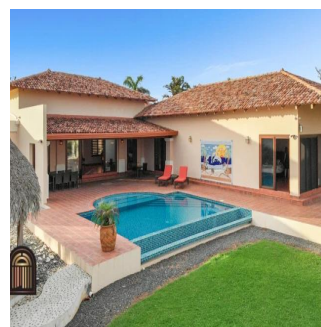

Pentkhaus

Pedasi Luxury Beachfront Home For Sale

Singapore, Singapore, Singapore, , , ,

TSINA PRODAZHU

\$ 1275000.00

- 🏠 630 qm
- 📏 7 kimnaty
- 🚗 3 spal?ni
- 🛥 4 vanni kimnaty
- 🏠 4 poverhy
- 📏 4 qm zemel?na ploshcha
- 🚗 4 avtomobil?ni mistsya

Karla Adams

Open Doors Panama Estates

Panamá, Panama - Mistsevy Chas

📞 +507 6390-5229

Tropical stained glass and mosaic art add character and charm to this expansive estate home on Playa La Garita. From your back door, walk for miles along soft sand beach, or relax in the bohio to the sound of the waves, birds and the breeze. An entertainer's delight, the home is open and welcoming with a gorgeous custom kitchen fully loaded for all your gastronomic desires. With favorable weather year-round in Panama's "Dry Arch", your living area includes all 630 square meters (6.780 Ft) of indoor/outdoor finished space. The pristine pool has recently been fully remodeled and overlooks the soft waves of the Pacific ocean where humpback whales migrate and entertain several months of the year. Luxurious and stylish finishes throughout the home accentuate wide open spaces. Every detail has been considered for functionality, security, and comfort. See a full list of features and building specifications in the tabbed area below.

Dostupnyy Z: 16.08.2019

Poverkh: 4 Poverkhy: 4 Rik Pobudovy: 2017 Avtomobil?Ni Mistsya: 4 Rik Pobudovy: 2017 Typ: Ofis

The charming town of Pedasi is only seven minutes drive from the gated Costa Pedasi community and is known for its safety, plentiful beaches, great community vibe and cultural charm. Without history of hurricanes or natural disasters, your investment is more secure than other tropical beach areas. With the coming installation of an international school, the area is rumored to be the next hot area for growth in Panama. Cost of living remains low in the area, and there are several tax benefits to property ownership. Come experience your dream of owning beachfront property.