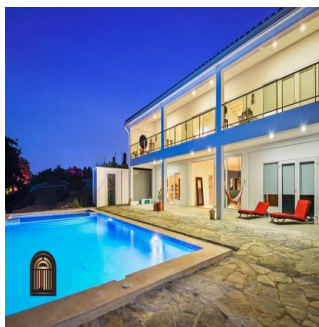

Pentkhaus

Expansive Beachfront Estate

Singapore, Singapore, Singapore, , , ,

TSINA PRODAZHU

USD 2250000.00

- 🏠 1018 qm
- 📏 11 kimnaty
- 🚗 6 spal?ni
- 🛥 5 vanni kimnaty
- 🏗 5 poverhy
- 📐 5 qm zemel?na ploshcha
- 📄 5 avtomobil?ni mistysya

Karla Adams

Open Doors Panama Estates

Panamá, Panama - Mistsevy Chas

📞 +507 6390-5229