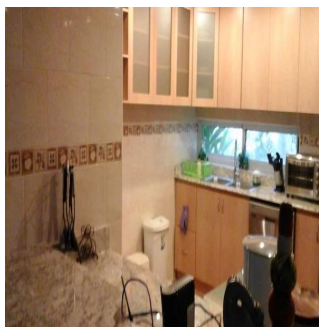

Plan your next family vacation in this spectacular 4 bedroom and 4 (+.5) bathroom villa. Custom designed with extended living areas, an upgraded kitchen, walk-in closets, private swimming pool and 2 Jacuzzi. Fully landscaped with breathtaking views on the lake of the Royal Decameron Golf Course, nestled in Panama's most desired micro-climate. Take advantage of the Private Beach Club, offering a spacious restaurant, overlooking the beach, a large pool, and umbrellas with chairs at the beach for all to enjoy!