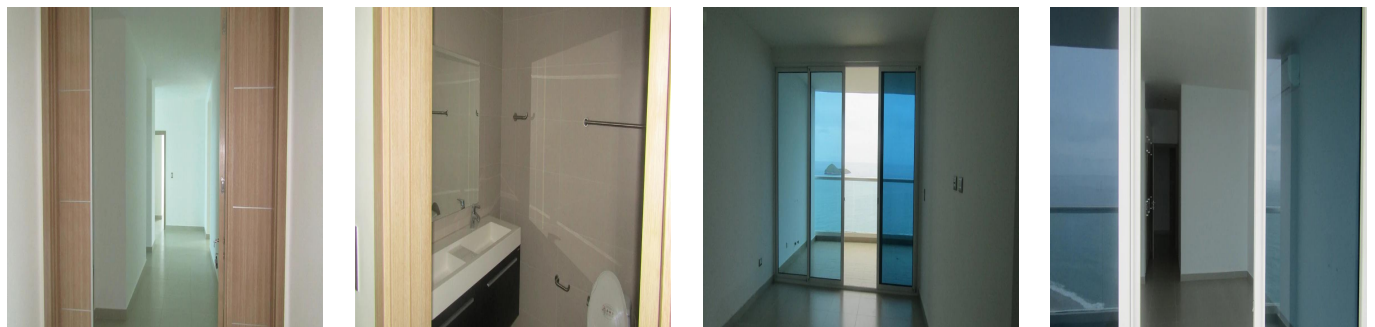

Pentkhaus

Santa Clara Four Bedroom Condominium

Singapore, Wallich Street, Singapore, , , ,

TSINA PRODAZHU

USD 570000.00

- qm
- 7 kimnaty
- 4 spal'ni
- 3 vanni kimnaty
- 3 poverhy
- 3 qm zemel'na ploshcha
- 3 avtomobil'ni mistsya

Pierre Marleau
Uncover Panama
Panama, Panama - Mistsevy Chas

+507 6487-4686

Enjoy the most spectacular beach on the Pacific Coastline in this four bedrooms and four half bathrooms, Luxury condo completely furnished with top-of-the-line gourmet kitchen, Elegantly designed, Maid room, Samsung inverter air conditioners of 18,000 btu. The covered private terrace displays and is breath taking panoramic views of the Pacific ocean and white sandy beach know as Costa Blanca.