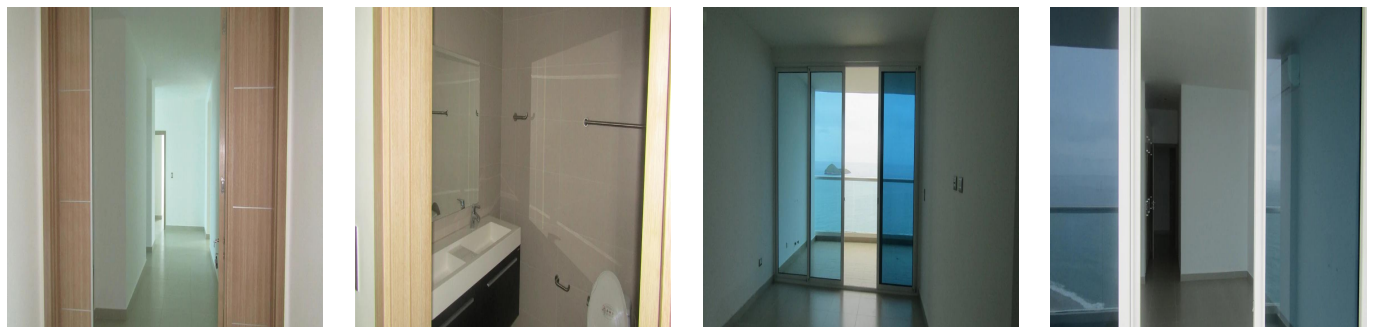

# Santa Clara Four Bedroom Condominium

Singapore, Wallich Street, Singapore, , , ,

TSINA PRODAZHU

**USD 570000.00**

- qm
- 7 kimnaty
- 4 spal'ni
- 3 vanni kimnaty
- 3 poverhy
- 3 qm zemel'na ploshcha
- 3 avtomobil'ni mistsya

**Pierre Marleau**  
Uncover Panama  
Panama, Panama - Mistsevy Chas

**+507 6487-4686**

Enjoy the most spectacular beach on the Pacific Coastline in this four bedrooms and four half bathrooms, Luxury condo completely furnished with top-of-the-line gourmet kitchen, Elegantly designed, Maid room, Samsung inverter air conditioners of 18,000 btu. The covered private terrace displays and is breath taking panoramic views of the Pacific ocean and white sandy beach know as Costa Blanca.