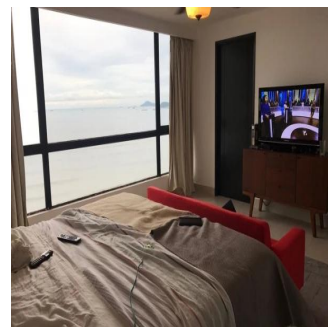

Pentkhaus

For Sale Beautiful Apartment In Pta Paitilla

Singapore, Singapore, Singapore, , , ,

TSINA PRODAZHU

USD 555000.00

- 317 qm
- 8 kimnaty
- 4 spal?ni
- 4 vanni kimnaty
- 4 poverhy
- 4 qm zemel?na ploshcha
- 4 avtomobil?ni mistsy

Padeco Realty
Padeco Realty
Panamá, Panama - Mistsevy Chas

+507 67814141

Dostupnyy Z: 15.08.2019

Poverkh: 4 Poverkhy: 4 Rik Pobudovy: 2017 Avtomobil?Ni Mistsya: 4 Rik Pobudovy: 2017 Typ: Ofis