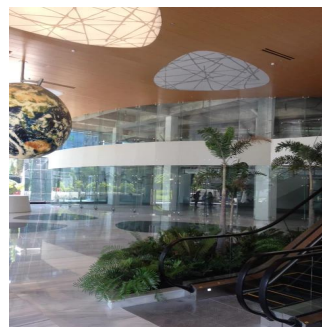

Pentkhaus

Brand New Luxury Offices In Costa Del Este In Panama City Panama

Singapore, Singapore, Singapore, , , ,

MISYACHNA ORENDA

USD 5000.00

🏠 230 qm

📏 0 kimnaty

🛏️ 0 spal?ni

🚿 0 vanni kimnaty

🏠 0 poverhy

📏 0 qm zemel?na ploshcha

🚗 0 avtomobil?ni mistsy

Inside Panama Real Estate
Inside Panama Real Estate
Chame, Panama - Mistsevy Chas

+507 345-4655

Dostupnyy Z: 14.08.2019

Poverkh: 4 Poverkhy: 4 Rik Pobudovy: 2017 Avtomobil?Ni Mistsya: 4

Rik Pobudovy: 2017

Typ: Ofis