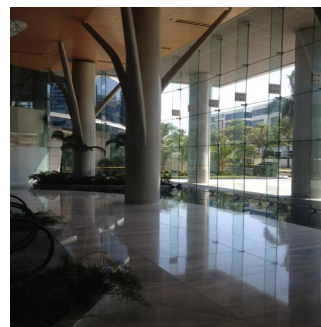

Pentkhaus

Brand New Luxury Offices In Costa Del Este In Panama City Panama

Singapore, Singapore, Singapore, , , ,

MISYACHNA ORENDA

USD 5000.00

🏠 230 qm

📏 0 kimnaty

🛏️ 0 spal?ni

🚿 0 vanni kimnaty

🏠 0 poverhy

📏 0 qm zemel?na ploshcha

🚗 0 avtomobil?ni mistsy

Inside Panama Real Estate
Inside Panama Real Estate
Chame, Panama - Mistsevy Chas

+507 345-4655

Dostupnyy Z: 14.08.2019

Poverkh: 4 Poverkhy: 4 Rik Pobudovy: 2017 Avtomobil?Ni Mistsya: 4

Rik Pobudovy: 2017

Typ: Ofis