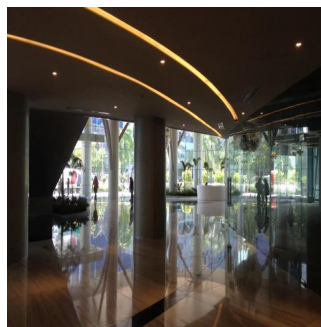

Pentkhaus

Brand New Luxury Offices In Costa Del Este In Panama City Panama

Singapore, Singapore, Singapore, , , ,

MISYACHNA ORENDA

USD 5000.00

🏠 230 qm

📏 0 kimnaty

🛏️ 0 spal?ni

🚿 0 vanni kimnaty

🏠 0 poverhy

📏 0 qm zemel?na ploshcha

🚗 0 avtomobil?ni mistsy

Inside Panama Real Estate
Inside Panama Real Estate
Chame, Panama - Mistsevy Chas

+507 345-4655

Dostupnyy Z: 14.08.2019

Poverkh: 4 Poverkhy: 4 Rik Pobudovy: 2017 Avtomobil?Ni Mistsya: 4

Rik Pobudovy: 2017

Typ: Ofis