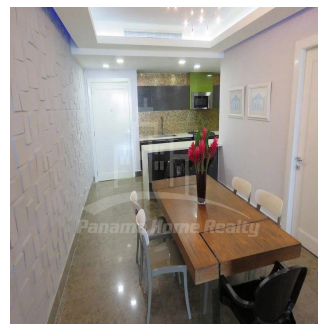

Pentkhaus

Luxury Furnished Model J Located In Prestige Building Yoo Panama For Rent

Av Balboa, , ,

MISYACHNA ORENDNA

USD 3250.05

🏠 168 qm

🏠 4 kimnaty

🛏 2 spal?ni

Panama Home Realty offering luxury fully furnished apartment in most luxury building in Panama City Yoo & Arts Panama. Apartments are collaboration of ideas , with the experience of the world's most celebrated designer, Philippe Starck, matchet with vision of John Hitchcox , co-founder of the Manhattan Loft Corporation. Yoo & Arts Panama buildings are located in every major city including New York, London, Hong Kong, Miami, Buenos Aires ,Tel Aviv, Hamburg, and now in Panama City, Panama. Yoo Panama consist of a 56 – story luxury tower comprised of 234 condominiums with spectacular ocean front or city views.

Dostupnyy Z: 13.08.2019

Poverkh: 4 Poverkhy: 4 Rik Pobudovy: 2017 Avtomobil?Ni Mistsya: 4

Rik Pobudovy: 2017

Typ: Ofis

NO IMAGE
AVAILABLE

Yoo & Arts Panama is located in the heart of the Balboa Avenue, a spectacular strip that borders the ocean and offers magnificent views of the Panama Bay, Panama City and Panama Canal to its residents. It is also conveniently located within walking distance from main recreation centers and the banking district. From the moment you arrive a stunning architecture will embrace your journey into Yoo & Arts Panama by Philippe Starck's world of style and sophistication. The double height exclusive lobby offers several area to unwind and breakaway from your everyday world. The spectacular 3300 sq. ft. Pool is surrounded by day cabanas and other amenities to ensure a perfect hideaway and relaxation place. Yoo Panama by Starck sculpted gardens are featured throughout the Yoo & Arts Panama building, with lush common areas on the lower ground floor and beautiful communal rooftop garden overlooking the city and the Pacific Ocean.