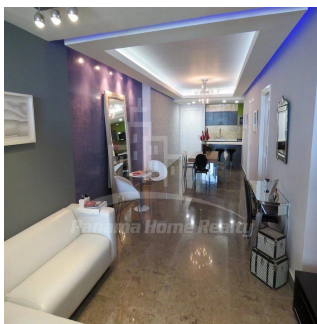

Pentkhaus

Luxury Furnished Model J Located In Prestige Building Yoo Panama For Rent

Av Balboa, , ,

MISYACHNA ORENDNA

USD 3250.05

🏠 168 qm

🏠 4 kimnaty

🛏 2 spal?ni

Panama Home Realty offering luxury fully furnished apartment in most luxury building in Panama City Yoo & Arts Panama. Apartments are collaboration of ideas , with the experience of the world's most celebrated designer, Philippe Starck, matchet with vision of John Hitchcox , co-founder of the Manhattan Loft Corporation. Yoo & Arts Panama buildings are located in every major city including New York, London, Hong Kong, Miami, Buenos Aires ,Tel Aviv, Hamburg, and now in Panama City, Panama. Yoo Panama consist of a 56 – story luxury tower comprised of 234 condominiums with spectacular ocean front or city views.

Dostupnyy Z: 13.08.2019

Poverkh: 4 Poverkhy: 4 Rik Pobudovy: 2017 Avtomobil?Ni Mistsya: 4

Rik Pobudovy: 2017

Typ: Ofis

NO IMAGE
AVAILABLE

Yoo & Arts Panama is located in the heart of the Balboa Avenue, a spectacular strip that borders the ocean and offers magnificent views of the Panama Bay, Panama City and Panama Canal to its residents. It is also conveniently located within walking distance from main recreation centers and the banking district. From the moment you arrive a stunning architecture will embrace your journey into Yoo & Arts Panama by Philippe Starck's world of style and sophistication. The double height exclusive lobby offers several area to unwind and breakaway from your everyday world. The spectacular 3300 sq. ft. Pool is surrounded by day cabanas and other amenities to ensure a perfect hideaway and relaxation place. Yoo Panama by Starck sculpted gardens are featured throughout the Yoo & Arts Panama building, with lush common areas on the lower ground floor and beautiful communal rooftop garden overlooking the city and the Pacific Ocean.