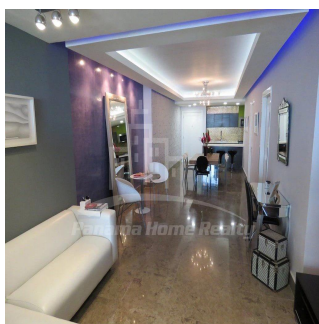

Pentkhaus

Luxury Furnished Model J Located In Prestige Building Yoo Panama For Rent

Av Balboa, , ,

MISYACHNA ORENDA

\$ 3250.05

🏠 168 qm

🏠 4 kimnaty

🛏️ 2 spal?ni

Panama Home Realty offering luxury fully furnished apartment in most luxury building in Panama City Yoo & Arts Panama. Apartments are collaboration of ideas , with the experience of the world’s most celebrated designer, Philippe Starck, matchet with vision of John Hitchcox , co-founder of the Manhattan Loft Corporation. Yoo & Arts Panama buildings are located in every major city including New York, London, Hong Kong, Miami, Buenos Aires ,Tel Aviv, Hamburg, and now in Panama City, Panama. Yoo Panama consist of a 56 – story luxury tower comprised of 234 condominiums with spectacular ocean front or city views.

Dostupnyy Z: 13.08.2019

Poverkh: 4 Poverkhy: 4 Rik Pobudovy: 2017 Avtomobil?Ni Mistsya: 4

Rik Pobudovy: 2017

Typ: Ofis

Yoo & Arts Panama is located in the heart of the Balboa Avenue, a spectacular strip that borders the ocean and offers magnificent views of the Panama Bay, Panama City and Panama Canal to its residents. It is also conveniently located within walking distance from main recreation centers and the banking district. From the moment you arrive a stunning architecture will embrace your journey into Yoo & Arts Panama by Philippe Starck's world of style and sophistication. The double height exclusive lobby offers several area to unwind and breakaway from your everyday world. The spectacular 3300 sq. ft. Pool is surrounded by day cabanas and other amenities to ensure a perfect hideaway and relaxation place. Yoo Panama by Starck sculpted gardens are featured throughout the Yoo & Arts Panama building, with lush common areas on the lower ground floor and beautiful communal rooftop garden overlooking the city and the Pacific Ocean.