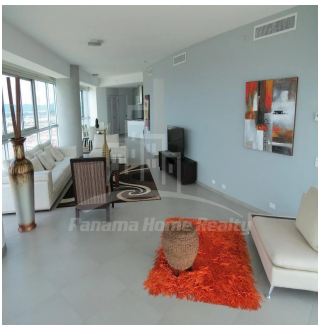

**Pavlina Srubarova**

Panama Home Realty  
Panamá, Panama - Mistsevy Chas

☎️ +507 66986850

Panama Home Realty offering luxury apartments in Club which is located in the heart of Panama's Business Center. This project extends along Avenida Balboa allowing for an amazing experience and panoramic views of the Pacific Ocean and the Panama City skyline. Panama Home Realty is offering luxury apartments in Club Tower spacious one, two or three bedrooms apartments for sale or for rent, A / B / C / D / E available in high or low levels. Each apartment comes with appliances, including washing center (washer and dryer), dishwasher, microwave, stove with grease extractor, fridge. All units have a fantastic sea view and 2 or 3 balconies. Club Tower is destined to be a premier address. The building stands 57 stories high with 210 lusciously designed residential units with top-of-the-line finishes and amenities. Entering the building, you are immediately greeted with an elegant porte-cochere, flanked with a magnificent waterfall, landscaping, and reflecting pools. Along with the beautiful surroundings, the Club Tower has 24-hour covered valet parking service, a welcoming concierge service and door attendant, and full security services with monitored cameras. The security service is also present in our high-speed, semi-private elevators. The units of the Club Tower Panama were designed with ease and comfort in mind. Balboa Avenue itself is surrounded by the Bay of Panama to the north and the most prestigious, flourishing regions in Panama, including Punta Pacifica and Punta Paitilla to the East, and the Casco Viejo Historic Center and Amador to the West. The Club Tower is also conveniently located 20 minutes from the Panama Tocumen International Airport. Two-story Grand Entrance Lobby with Porte Cochere, magnificent waterfall, elegantly landscaped entryway and reflecting pools. 24 hour covered valet parking service, concierge service, door attendant and full-security service with monitored cameras. Security controlled high speed semi private elevators. Two level glass walled high-tech fitness center overlooking the Island Oasis pool lounge and with amazing views of the bay. Lushly designed Island Oasis pool lounge with sunrise and sunset infinity edge pools, private cabanas and views overlooking the bay and the city. Private landscaped gardens of lush palm groves and tropical plants with play ground for children. Fully equipped fitness center and spa. Grand ballroom. Bussiness and conference center. The Club Tower Panama features a Private Nautical Club with boating and fishing vessels the Explorer and the Escapade to be used at your availability all year long, providing for all your boating needs such as rental, storage, repair and maintenance.