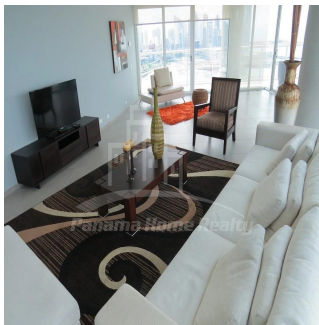

**Pavlina Srubarova**

Panama Home Realty  
Panamá, Panama - Mistsevy Chas

☎️ +507 66986850

Panama Home Realty offering luxury apartments in Club which is located in the heart of Panama's Business Center. This project extends along Avenida Balboa allowing for an amazing experience and panoramic views of the Pacific Ocean and the Panama City skyline. Panama Home Realty is offering luxury apartments in Club Tower spacious one, two or three bedrooms apartments for sale or for rent, A / B / C / D / E available in high or low levels. Each apartment comes with appliances, including washing center (washer and dryer), dishwasher, microwave, stove with grease extractor, fridge. All units have a fantastic sea view and 2 or 3 balconies. Club Tower is destined to be a premier address. The building stands 57 stories high with 210 lusciously designed residential units with top-of-the-line finishes and amenities. Entering the building, you are immediately greeted with an elegant porte-cochere, flanked with a magnificent waterfall, landscaping, and reflecting pools. Along with the beautiful surroundings, the Club Tower has 24-hour covered valet parking service, a welcoming concierge service and door attendant, and full security services with monitored cameras. The security service is also present in our high-speed, semi-private elevators. The units of the Club Tower Panama were designed with ease and comfort in mind. Balboa Avenue itself is surrounded by the Bay of Panama to the north and the most prestigious, flourishing regions in Panama, including Punta Pacifica and Punta Paitilla to the East, and the Casco Viejo Historic Center and Amador to the West. The Club Tower is also conveniently located 20 minutes from the Panama Tocumen International Airport. Two-story Grand Entrance Lobby with Porte Cochere, magnificent waterfall, elegantly landscaped entryway and reflecting pools. 24 hour covered valet parking service, concierge service, door attendant and full-security service with monitored cameras. Security controlled high speed semi private elevators. Two level glass walled high-tech fitness center overlooking the Island Oasis pool lounge and with amazing views of the bay. Lushly designed Island Oasis pool lounge with sunrise and sunset infinity edge pools, private cabanas and views overlooking the bay and the city. Private landscaped gardens of lush palm groves and tropical plants with play ground for children. Fully equipped fitness center and spa. Grand ballroom. Bussiness and conference center. The Club Tower Panama features a Private Nautical Club with boating and fishing vessels the Explorer and the Escapade to be used at your availability all year long, providing for all your boating needs such as rental, storage, repair and maintenance.