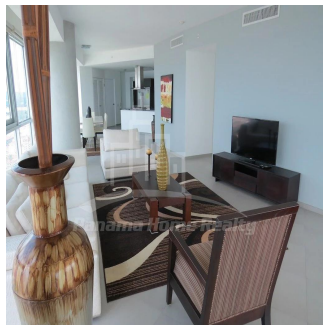

**Pavlina Srubarova**

Panama Home Realty  
Panamá, Panama - Mistsevy Chas

☎️ +507 66986850

Panama Home Realty offering luxury apartments in Club which is located in the heart of Panama's Business Center. This project extends along Avenida Balboa allowing for an amazing experience and panoramic views of the Pacific Ocean and the Panama City skyline. Panama Home Realty is offering luxury apartments in Club Tower spacious one, two or three bedrooms apartments for sale or for rent, A / B / C / D / E available in high or low levels. Each apartment comes with appliances, including washing center (washer and dryer), dishwasher, microwave, stove with grease extractor, fridge. All units have a fantastic sea view and 2 or 3 balconies. Club Tower is destined to be a premier address. The building stands 57 stories high with 210 lusciously designed residential units with top-of-the-line finishes and amenities. Entering the building, you are immediately greeted with an elegant porte-cochere, flanked with a magnificent waterfall, landscaping, and reflecting pools. Along with the beautiful surroundings, the Club Tower has 24-hour covered valet parking service, a welcoming concierge service and door attendant, and full security services with monitored cameras. The security service is also present in our high-speed, semi-private elevators. The units of the Club Tower Panama were designed with ease and comfort in mind. Balboa Avenue itself is surrounded by the Bay of Panama to the north and the most prestigious, flourishing regions in Panama, including Punta Pacifica and Punta Paitilla to the East, and the Casco Viejo Historic Center and Amador to the West. The Club Tower is also conveniently located 20 minutes from the Panama Tocumen International Airport. Two-story Grand Entrance Lobby with Porte Cochere, magnificent waterfall, elegantly landscaped entryway and reflecting pools. 24 hour covered valet parking service, concierge service, door attendant and full-security service with monitored cameras. Security controlled high speed semi private elevators. Two level glass walled high-tech fitness center overlooking the Island Oasis pool lounge and with amazing views of the bay. Lushly designed Island Oasis pool lounge with sunrise and sunset infinity edge pools, private cabanas and views overlooking the bay and the city. Private landscaped gardens of lush palm groves and tropical plants with play ground for children. Fully equipped fitness center and spa. Grand ballroom. Bussiness and conference center. The Club Tower Panama features a Private Nautical Club with boating and fishing vessels the Explorer and the Escapade to be used at your availability all year long, providing for all your boating needs such as rental, storage, repair and maintenance.