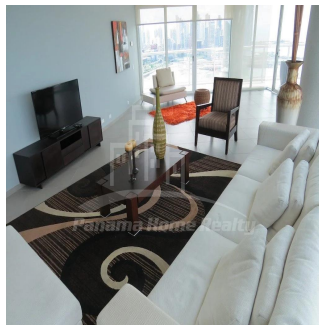

**Pavlina Srubarova**

Panama Home Realty

Panamá, Panama - Mistsevy Chas

+507 66986850

Panama Home Realty offering luxury apartments in Club which is located in the heart of Panama's Business Center. This project extends along Avenida Balboa allowing for an amazing experience and panoramic views of the Pacific Ocean and the Panama City skyline. Panama Home Realty is offering luxury apartments in Club Tower spacious one, two or three bedrooms apartments for sale or for rent, A / B / C / D / E available in high or low levels. Each apartment comes with appliances, including washing center (washer and dryer), dishwasher, microwave, stove with grease extractor, fridge. All units have a fantastic sea view and 2 or 3 balconies. Club Tower is destined to be a premier address. The building stands 57 stories high with 210 lusciously designed residential units with top-of-the-line finishes and amenities. Entering the building, you are immediately greeted with an elegant porte-cochere, flanked with a magnificent waterfall, landscaping, and reflecting pools. Along with the beautiful surroundings, the Club Tower has 24-hour covered valet parking service, a welcoming concierge service and door attendant, and full security services with monitored cameras. The security service is also present in our high-speed, semi-private elevators. The units of the Club Tower Panama were designed with ease and comfort in mind. Balboa Avenue itself is surrounded by the Bay of Panama to the north and the most prestigious, flourishing regions in Panama, including Punta Pacifica and Punta Paitilla to the East, and the Casco Viejo Historic Center and Amador to the West. The Club Tower is also conveniently located 20 minutes from the Panama Tocumen International Airport. Two-story Grand Entrance Lobby with Porte Cochere, magnificent waterfall, elegantly landscaped entryway and reflecting pools. 24 hour covered valet parking service, concierge service, door attendant and full-security service with monitored cameras. Security controlled high speed semi private elevators. Two level glass walled high-tech fitness center overlooking the Island Oasis pool lounge and with amazing views of the bay. Lushly designed Island Oasis pool lounge with sunrise and sunset infinity edge pools, private cabanas and views overlooking the bay and the city. Private landscaped gardens of lush palm groves and tropical plants with play ground for children. Fully equipped fitness center and spa. Grand ballroom. Bussiness and conference center. The Club Tower Panama features a Private Nautical Club with boating and fishing vessels the Explorer and the Escapade to be used at your availability all year long, providing for all your boating needs such as rental, storage, repair and maintenance.