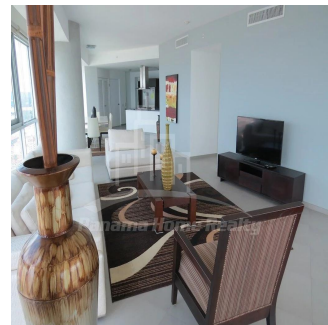

**Pavlina Srubarova**

Panama Home Realty

Panamá, Panama - Mistsevy Chas

+507 66986850

Panama Home Realty offering luxury apartments in Club which is located in the heart of Panama's Business Center. This project extends along Avenida Balboa allowing for an amazing experience and panoramic views of the Pacific Ocean and the Panama City skyline. Panama Home Realty is offering luxury apartments in Club Tower spacious one, two or three bedrooms apartments for sale or for rent, A / B / C / D / E available in high or low levels. Each apartment comes with appliances, including washing center (washer and dryer), dishwasher, microwave, stove with grease extractor, fridge. All units have a fantastic sea view and 2 or 3 balconies. Club Tower is destined to be a premier address. The building stands 57 stories high with 210 lusciously designed residential units with top-of-the-line finishes and amenities. Entering the building, you are immediately greeted with an elegant porte-cochere, flanked with a magnificent waterfall, landscaping, and reflecting pools. Along with the beautiful surroundings, the Club Tower has 24-hour covered valet parking service, a welcoming concierge service and door attendant, and full security services with monitored cameras. The security service is also present in our high-speed, semi-private elevators. The units of the Club Tower Panama were designed with ease and comfort in mind. Balboa Avenue itself is surrounded by the Bay of Panama to the north and the most prestigious, flourishing regions in Panama, including Punta Pacifica and Punta Paitilla to the East, and the Casco Viejo Historic Center and Amador to the West. The Club Tower is also conveniently located 20 minutes from the Panama Tocumen International Airport. Two-story Grand Entrance Lobby with Porte Cochere, magnificent waterfall, elegantly landscaped entryway and reflecting pools. 24 hour covered valet parking service, concierge service, door attendant and full-security service with monitored cameras. Security controlled high speed semi private elevators. Two level glass walled high-tech fitness center overlooking the Island Oasis pool lounge and with amazing views of the bay. Lushly designed Island Oasis pool lounge with sunrise and sunset infinity edge pools, private cabanas and views overlooking the bay and the city. Private landscaped gardens of lush palm groves and tropical plants with play ground for children. Fully equipped fitness center and spa. Grand ballroom. Bussiness and conference center. The Club Tower Panama features a Private Nautical Club with boating and fishing vessels the Explorer and the Escapade to be used at your availability all year long, providing for all your boating needs such as rental, storage, repair and maintenance.