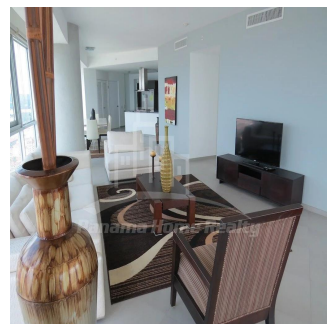

Pavlina Srubarova

Panama Home Realty

Panamá, Panama - Mistsevy Chas

+507 66986850

Panama Home Realty offering luxury apartments in Club which is located in the heart of Panama's Business Center. This project extends along Avenida Balboa allowing for an amazing experience and panoramic views of the Pacific Ocean and the Panama City skyline. Panama Home Realty is offering luxury apartments in Club Tower spacious one, two or three bedrooms apartments for sale or for rent, A / B / C / D / E available in high or low levels. Each apartment comes with appliances, including washing center (washer and dryer), dishwasher, microwave, stove with grease extractor, fridge. All units have a fantastic sea view and 2 or 3 balconies. Club Tower is destined to be a premier address. The building stands 57 stories high with 210 lusciously designed residential units with top-of-the-line finishes and amenities. Entering the building, you are immediately greeted with an elegant porte-cochere, flanked with a magnificent waterfall, landscaping, and reflecting pools. Along with the beautiful surroundings, the Club Tower has 24-hour covered valet parking service, a welcoming concierge service and door attendant, and full security services with monitored cameras. The security service is also present in our high-speed, semi-private elevators. The units of the Club Tower Panama were designed with ease and comfort in mind. Balboa Avenue itself is surrounded by the Bay of Panama to the north and the most prestigious, flourishing regions in Panama, including Punta Pacifica and Punta Paitilla to the East, and the Casco Viejo Historic Center and Amador to the West. The Club Tower is also conveniently located 20 minutes from the Panama Tocumen International Airport. Two-story Grand Entrance Lobby with Porte Cochere, magnificent waterfall, elegantly landscaped entryway and reflecting pools. 24 hour covered valet parking service, concierge service, door attendant and full-security service with monitored cameras. Security controlled high speed semi private elevators. Two level glass walled high-tech fitness center overlooking the Island Oasis pool lounge and with amazing views of the bay. Lushly designed Island Oasis pool lounge with sunrise and sunset infinity edge pools, private cabanas and views overlooking the bay and the city. Private landscaped gardens of lush palm groves and tropical plants with play ground for children. Fully equipped fitness center and spa. Grand ballroom. Business and conference center. The Club Tower Panama features a Private Nautical Club with boating and fishing vessels the Explorer and the Escapade to be used at your availability all year long, providing for all your boating needs such as rental, storage, repair and maintenance.