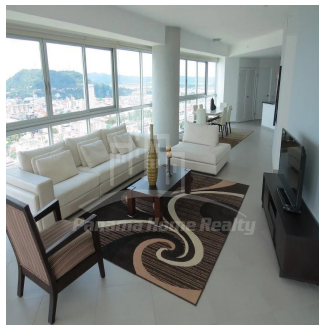

**Pavlina Srubarova**

Panama Home Realty  
Panamá, Panama - Mistsevy Chas

☎️ +507 66986850

Panama Home Realty offering luxury apartments in Club which is located in the heart of Panama's Business Center. This project extends along Avenida Balboa allowing for an amazing experience and panoramic views of the Pacific Ocean and the Panama City skyline. Panama Home Realty is offering luxury apartments in Club Tower spacious one, two or three bedrooms apartments for sale or for rent, A / B / C / D / E available in high or low levels. Each apartment comes with appliances, including washing center (washer and dryer), dishwasher, microwave, stove with grease extractor, fridge. All units have a fantastic sea view and 2 or 3 balconies. Club Tower is destined to be a premier address. The building stands 57 stories high with 210 lusciously designed residential units with top-of-the-line finishes and amenities. Entering the building, you are immediately greeted with an elegant porte-cochere, flanked with a magnificent waterfall, landscaping, and reflecting pools. Along with the beautiful surroundings, the Club Tower has 24-hour covered valet parking service, a welcoming concierge service and door attendant, and full security services with monitored cameras. The security service is also present in our high-speed, semi-private elevators. The units of the Club Tower Panama were designed with ease and comfort in mind. Balboa Avenue itself is surrounded by the Bay of Panama to the north and the most prestigious, flourishing regions in Panama, including Punta Pacifica and Punta Paitilla to the East, and the Casco Viejo Historic Center and Amador to the West. The Club Tower is also conveniently located 20 minutes from the Panama Tocumen International Airport. Two-story Grand Entrance Lobby with Porte Cochere, magnificent waterfall, elegantly landscaped entryway and reflecting pools. 24 hour covered valet parking service, concierge service, door attendant and full-security service with monitored cameras. Security controlled high speed semi private elevators. Two level glass walled high-tech fitness center overlooking the Island Oasis pool lounge and with amazing views of the bay. Lushly designed Island Oasis pool lounge with sunrise and sunset infinity edge pools, private cabanas and views overlooking the bay and the city. Private landscaped gardens of lush palm groves and tropical plants with play ground for children. Fully equipped fitness center and spa. Grand ballroom. Bussiness and conference center. The Club Tower Panama features a Private Nautical Club with boating and fishing vessels the Explorer and the Escapade to be used at your availability all year long, providing for all your boating needs such as rental, storage, repair and maintenance.