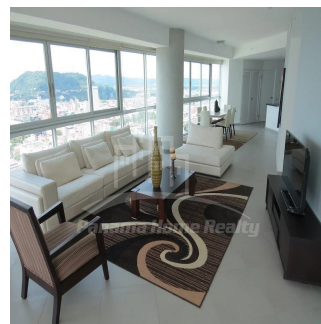

Pavlina Srubarova

Panama Home Realty

Panamá, Panama - Mistsevy Chas

+507 66986850

Panama Home Realty offering luxury apartments in Club which is located in the heart of Panama's Business Center. This project extends along Avenida Balboa allowing for an amazing experience and panoramic views of the Pacific Ocean and the Panama City skyline. Panama Home Realty is offering luxury apartments in Club Tower spacious one, two or three bedrooms apartments for sale or for rent, A / B / C / D / E available in high or low levels. Each apartment comes with appliances, including washing center (washer and dryer), dishwasher, microwave, stove with grease extractor, fridge. All units have a fantastic sea view and 2 or 3 balconies. Club Tower is destined to be a premier address. The building stands 57 stories high with 210 lusciously designed residential units with top-of-the-line finishes and amenities. Entering the building, you are immediately greeted with an elegant porte-cochere, flanked with a magnificent waterfall, landscaping, and reflecting pools. Along with the beautiful surroundings, the Club Tower has 24-hour covered valet parking service, a welcoming concierge service and door attendant, and full security services with monitored cameras. The security service is also present in our high-speed, semi-private elevators. The units of the Club Tower Panama were designed with ease and comfort in mind. Balboa Avenue itself is surrounded by the Bay of Panama to the north and the most prestigious, flourishing regions in Panama, including Punta Pacifica and Punta Paitilla to the East, and the Casco Viejo Historic Center and Amador to the West. The Club Tower is also conveniently located 20 minutes from the Panama Tocumen International Airport. Two-story Grand Entrance Lobby with Porte Cochere, magnificent waterfall, elegantly landscaped entryway and reflecting pools. 24 hour covered valet parking service, concierge service, door attendant and full-security service with monitored cameras. Security controlled high speed semi private elevators. Two level glass walled high-tech fitness center overlooking the Island Oasis pool lounge and with amazing views of the bay. Lushly designed Island Oasis pool lounge with sunrise and sunset infinity edge pools, private cabanas and views overlooking the bay and the city. Private landscaped gardens of lush palm groves and tropical plants with play ground for children. Fully equipped fitness center and spa. Grand ballroom. Business and conference center. The Club Tower Panama features a Private Nautical Club with boating and fishing vessels the Explorer and the Escapade to be used at your availability all year long, providing for all your boating needs such as rental, storage, repair and maintenance.