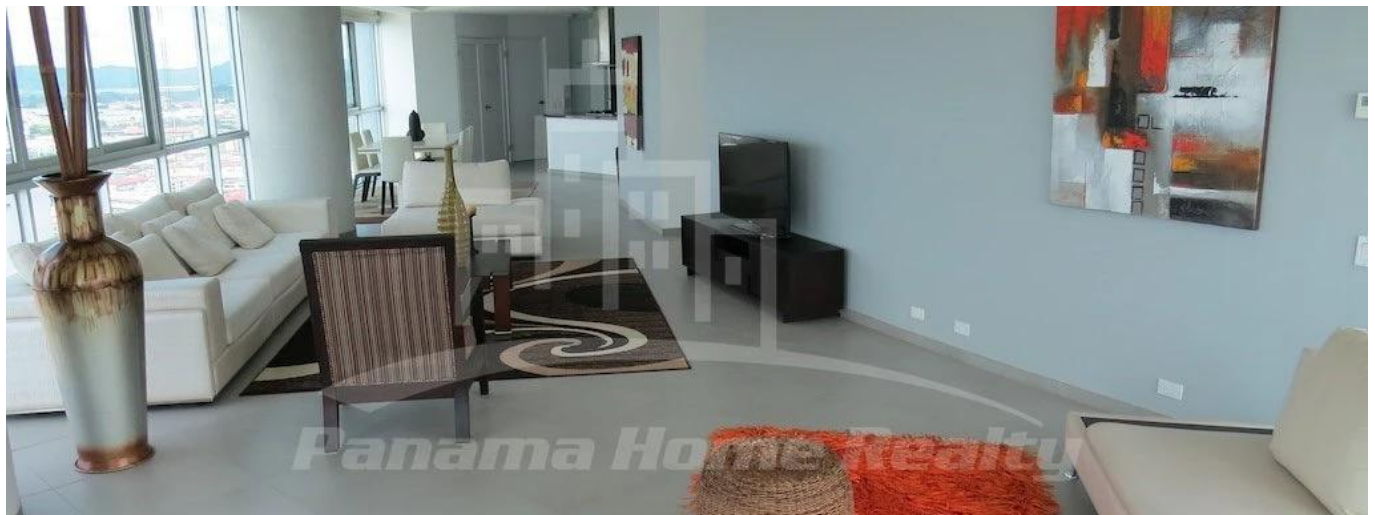

Pavlina Srubarova

Panama Home Realty

Panamá, Panama - Mistsevy Chas

+507 66986850

Panama Home Realty offering luxury apartments in Club which is located in the heart of Panama's Business Center. This project extends along Avenida Balboa allowing for an amazing experience and panoramic views of the Pacific Ocean and the Panama City skyline. Panama Home Realty is offering luxury apartments in Club Tower spacious one, two or three bedrooms apartments for sale or for rent, A / B / C / D / E available in high or low levels. Each apartment comes with appliances, including washing center (washer and dryer), dishwasher, microwave, stove with grease extractor, fridge. All units have a fantastic sea view and 2 or 3 balconies. Club Tower is destined to be a premier address. The building stands 57 stories high with 210 lusciously designed residential units with top-of-the-line finishes and amenities. Entering the building, you are immediately greeted with an elegant porte-cochere, flanked with a magnificent waterfall, landscaping, and reflecting pools. Along with the beautiful surroundings, the Club Tower has 24-hour covered valet parking service, a welcoming concierge service and door attendant, and full security services with monitored cameras. The security service is also present in our high-speed, semi-private elevators. The units of the Club Tower Panama were designed with ease and comfort in mind. Balboa Avenue itself is surrounded by the Bay of Panama to the north and the most prestigious, flourishing regions in Panama, including Punta Pacifica and Punta Paitilla to the East, and the Casco Viejo Historic Center and Amador to the West. The Club Tower is also conveniently located 20 minutes from the Panama Tocumen International Airport. Two-story Grand Entrance Lobby with Porte Cochere, magnificent waterfall, elegantly landscaped entryway and reflecting pools. 24 hour covered valet parking service, concierge service, door attendant and full-security service with monitored cameras. Security controlled high speed semi private elevators. Two level glass walled high-tech fitness center overlooking the Island Oasis pool lounge and with amazing views of the bay. Lushly designed Island Oasis pool lounge with sunrise and sunset infinity edge pools, private cabanas and views overlooking the bay and the city. Private landscaped gardens of lush palm groves and tropical plants with play ground for children. Fully equipped fitness center and spa. Grand ballroom. Business and conference center. The Club Tower Panama features a Private Nautical Club with boating and fishing vessels the Explorer and the Escapade to be used at your availability all year long, providing for all your boating needs such as rental, storage, repair and maintenance.