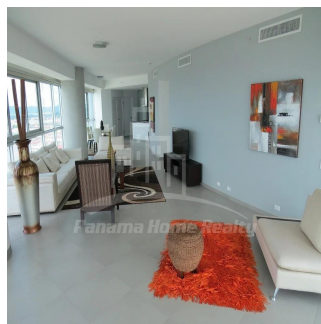

Pavlina Srubarova

Panama Home Realty

Panamá, Panama - Mistsevy Chas

+507 66986850

Panama Home Realty offering luxury apartments in Club which is located in the heart of Panama's Business Center. This project extends along Avenida Balboa allowing for an amazing experience and panoramic views of the Pacific Ocean and the Panama City skyline. Panama Home Realty is offering luxury apartments in Club Tower spacious one, two or three bedrooms apartments for sale or for rent, A / B / C / D / E available in high or low levels. Each apartment comes with appliances, including washing center (washer and dryer), dishwasher, microwave, stove with grease extractor, fridge. All units have a fantastic sea view and 2 or 3 balconies. Club Tower is destined to be a premier address. The building stands 57 stories high with 210 lusciously designed residential units with top-of-the-line finishes and amenities. Entering the building, you are immediately greeted with an elegant porte-cochere, flanked with a magnificent waterfall, landscaping, and reflecting pools. Along with the beautiful surroundings, the Club Tower has 24-hour covered valet parking service, a welcoming concierge service and door attendant, and full security services with monitored cameras. The security service is also present in our high-speed, semi-private elevators. The units of the Club Tower Panama were designed with ease and comfort in mind. Balboa Avenue itself is surrounded by the Bay of Panama to the north and the most prestigious, flourishing regions in Panama, including Punta Pacifica and Punta Paitilla to the East, and the Casco Viejo Historic Center and Amador to the West. The Club Tower is also conveniently located 20 minutes from the Panama Tocumen International Airport. Two-story Grand Entrance Lobby with Porte Cochere, magnificent waterfall, elegantly landscaped entryway and reflecting pools. 24 hour covered valet parking service, concierge service, door attendant and full-security service with monitored cameras. Security controlled high speed semi private elevators. Two level glass walled high-tech fitness center overlooking the Island Oasis pool lounge and with amazing views of the bay. Lushly designed Island Oasis pool lounge with sunrise and sunset infinity edge pools, private cabanas and views overlooking the bay and the city. Private landscaped gardens of lush palm groves and tropical plants with play ground for children. Fully equipped fitness center and spa. Grand ballroom. Business and conference center. The Club Tower Panama features a Private Nautical Club with boating and fishing vessels the Explorer and the Escapade to be used at your availability all year long, providing for all your boating needs such as rental, storage, repair and maintenance.