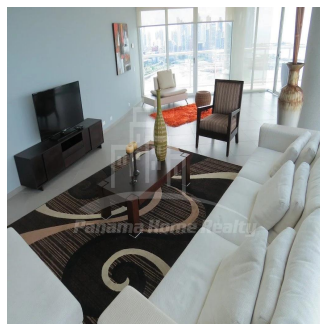

Pavlina Srubarova

Panama Home Realty

Panamá, Panama - Mistsevy Chas

+507 66986850

Panama Home Realty offering luxury apartments in Club which is located in the heart of Panama's Business Center. This project extends along Avenida Balboa allowing for an amazing experience and panoramic views of the Pacific Ocean and the Panama City skyline. Panama Home Realty is offering luxury apartments in Club Tower spacious one, two or three bedrooms apartments for sale or for rent, A / B / C / D / E available in high or low levels. Each apartment comes with appliances, including washing center (washer and dryer), dishwasher, microwave, stove with grease extractor, fridge. All units have a fantastic sea view and 2 or 3 balconies. Club Tower is destined to be a premier address. The building stands 57 stories high with 210 lusciously designed residential units with top-of-the-line finishes and amenities. Entering the building, you are immediately greeted with an elegant porte-cochere, flanked with a magnificent waterfall, landscaping, and reflecting pools. Along with the beautiful surroundings, the Club Tower has 24-hour covered valet parking service, a welcoming concierge service and door attendant, and full security services with monitored cameras. The security service is also present in our high-speed, semi-private elevators. The units of the Club Tower Panama were designed with ease and comfort in mind. Balboa Avenue itself is surrounded by the Bay of Panama to the north and the most prestigious, flourishing regions in Panama, including Punta Pacifica and Punta Paitilla to the East, and the Casco Viejo Historic Center and Amador to the West. The Club Tower is also conveniently located 20 minutes from the Panama Tocumen International Airport. Two-story Grand Entrance Lobby with Porte Cochere, magnificent waterfall, elegantly landscaped entryway and reflecting pools. 24 hour covered valet parking service, concierge service, door attendant and full-security service with monitored cameras. Security controlled high speed semi private elevators. Two level glass walled high-tech fitness center overlooking the Island Oasis pool lounge and with amazing views of the bay. Lushly designed Island Oasis pool lounge with sunrise and sunset infinity edge pools, private cabanas and views overlooking the bay and the city. Private landscaped gardens of lush palm groves and tropical plants with play ground for children. Fully equipped fitness center and spa. Grand ballroom. Business and conference center. The Club Tower Panama features a Private Nautical Club with boating and fishing vessels the Explorer and the Escapade to be used at your availability all year long, providing for all your boating needs such as rental, storage, repair and maintenance.