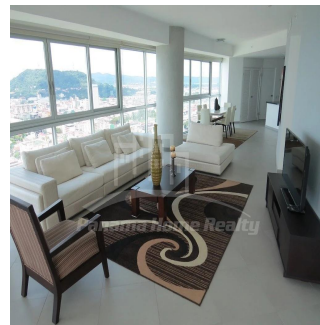

**Pavlina Srubarova**

Panama Home Realty

Panamá, Panama - Mistsevy Chas

+507 66986850

Panama Home Realty offering luxury apartments in Club which is located in the heart of Panama's Business Center. This project extends along Avenida Balboa allowing for an amazing experience and panoramic views of the Pacific Ocean and the Panama City skyline. Panama Home Realty is offering luxury apartments in Club Tower spacious one, two or three bedrooms apartments for sale or for rent, A / B / C / D / E available in high or low levels. Each apartment comes with appliances, including washing center (washer and dryer), dishwasher, microwave, stove with grease extractor, fridge. All units have a fantastic sea view and 2 or 3 balconies. Club Tower is destined to be a premier address. The building stands 57 stories high with 210 lusciously designed residential units with top-of-the-line finishes and amenities. Entering the building, you are immediately greeted with an elegant porte-cochere, flanked with a magnificent waterfall, landscaping, and reflecting pools. Along with the beautiful surroundings, the Club Tower has 24-hour covered valet parking service, a welcoming concierge service and door attendant, and full security services with monitored cameras. The security service is also present in our high-speed, semi-private elevators. The units of the Club Tower Panama were designed with ease and comfort in mind. Balboa Avenue itself is surrounded by the Bay of Panama to the north and the most prestigious, flourishing regions in Panama, including Punta Pacifica and Punta Paitilla to the East, and the Casco Viejo Historic Center and Amador to the West. The Club Tower is also conveniently located 20 minutes from the Panama Tocumen International Airport. Two-story Grand Entrance Lobby with Porte Cochere, magnificent waterfall, elegantly landscaped entryway and reflecting pools. 24 hour covered valet parking service, concierge service, door attendant and full-security service with monitored cameras. Security controlled high speed semi private elevators. Two level glass walled high-tech fitness center overlooking the Island Oasis pool lounge and with amazing views of the bay. Lushly designed Island Oasis pool lounge with sunrise and sunset infinity edge pools, private cabanas and views overlooking the bay and the city. Private landscaped gardens of lush palm groves and tropical plants with play ground for children. Fully equipped fitness center and spa. Grand ballroom. Bussiness and conference center. The Club Tower Panama features a Private Nautical Club with boating and fishing vessels the Explorer and the Escapade to be used at your availability all year long, providing for all your boating needs such as rental, storage, repair and maintenance.