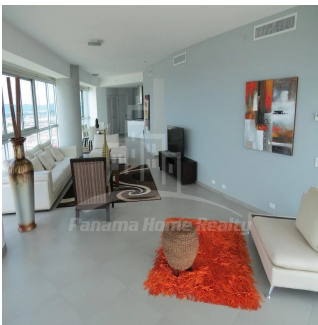

**Pavlina Srubarova**

Panama Home Realty

Panamá, Panama - Mistsevy Chas

+507 66986850

Panama Home Realty offering luxury apartments in Club which is located in the heart of Panama's Business Center. This project extends along Avenida Balboa allowing for an amazing experience and panoramic views of the Pacific Ocean and the Panama City skyline. Panama Home Realty is offering luxury apartments in Club Tower spacious one, two or three bedrooms apartments for sale or for rent, A / B / C / D / E available in high or low levels. Each apartment comes with appliances, including washing center (washer and dryer), dishwasher, microwave, stove with grease extractor, fridge. All units have a fantastic sea view and 2 or 3 balconies. Club Tower is destined to be a premier address. The building stands 57 stories high with 210 lusciously designed residential units with top-of-the-line finishes and amenities. Entering the building, you are immediately greeted with an elegant porte-cochere, flanked with a magnificent waterfall, landscaping, and reflecting pools. Along with the beautiful surroundings, the Club Tower has 24-hour covered valet parking service, a welcoming concierge service and door attendant, and full security services with monitored cameras. The security service is also present in our high-speed, semi-private elevators. The units of the Club Tower Panama were designed with ease and comfort in mind. Balboa Avenue itself is surrounded by the Bay of Panama to the north and the most prestigious, flourishing regions in Panama, including Punta Pacifica and Punta Paitilla to the East, and the Casco Viejo Historic Center and Amador to the West. The Club Tower is also conveniently located 20 minutes from the Panama Tocumen International Airport. Two-story Grand Entrance Lobby with Porte Cochere, magnificent waterfall, elegantly landscaped entryway and reflecting pools. 24 hour covered valet parking service, concierge service, door attendant and full-security service with monitored cameras. Security controlled high speed semi private elevators. Two level glass walled high-tech fitness center overlooking the Island Oasis pool lounge and with amazing views of the bay. Lushly designed Island Oasis pool lounge with sunrise and sunset infinity edge pools, private cabanas and views overlooking the bay and the city. Private landscaped gardens of lush palm groves and tropical plants with play ground for children. Fully equipped fitness center and spa. Grand ballroom. Bussiness and conference center. The Club Tower Panama features a Private Nautical Club with boating and fishing vessels the Explorer and the Escapade to be used at your availability all year long, providing for all your boating needs such as rental, storage, repair and maintenance.