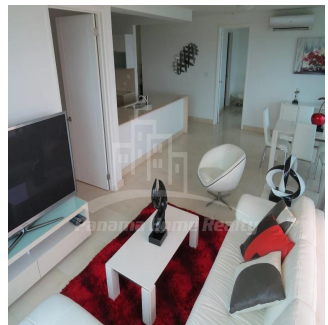

# Luxury Beach Apartment For Sale Located In Playa Bonita Residences

Philippines, Metro Manila, Taguig, , , ,

TSINA PRODAZHU

**USD 500000.00**

- 🏠 156 qm
- 🏠 4 kimnaty
- 🛏 2 spal?ni
- 🚿 2 vanni kimnaty
- 🏠 2 poverhy
- 📏 2 qm zemel?na ploshcha
- 🚗 2 avtomobil?ni mistysya

**Pavlina Srubarova**  
Panama Home Realty  
Panamá, Panama - Mistsevyvy Chas

 +507 66986850

Panama Home Realty S.A. offering luxury Casa Bonita Residences, an exclusive beach and city project situated among beautiful rainforest and natural wildlife settings. With stunning views of the Pacific Ocean and the entrance to the Panama Canal, all located just 15 minutes away from Panama City. CASA BONITA: Inside of Playa Bonita Residences you will find Casa Bonita, a spectacular mediterranean-greek residential tower. Ownership at Casa Bonita includes an exclusive affiliation to the prestigious beach and resort club, The Pearl Club, hosting extraordinary amenities such as pool, gym and spa, just steps away from the beautiful beach Playa Bonita. THE BUILDING: – 26 story-tower with 21 levels of apartments from one, two and three bedrooms – Three high speed and one service elevator – Three parking levels – Visitor parking – 24 hour security – Exclusive social area of two levels with 360° view and complete amenities, pool, gym, open terrace and party room – Concierge service As an owner in Casa Bonita you will have a membership to a luxurious and private beach club “Pearl Club”, where you can enjoy many distractions as a world-class spa with full gym, massage room, body treatments, among other services. OCEANFRONT POOL, SUNBATHING AREA, RESTAURANT, LAUNDRY, TRANSPORTATION, VALET PARKING AND / OR “CONCIERGE” SERVICES. BEACH CLUB: – Clarins spa – Beachfront pool – Fully equipped gym – Ballroom Enjoy the of the pleasure of living in Casa Bonita Residences!