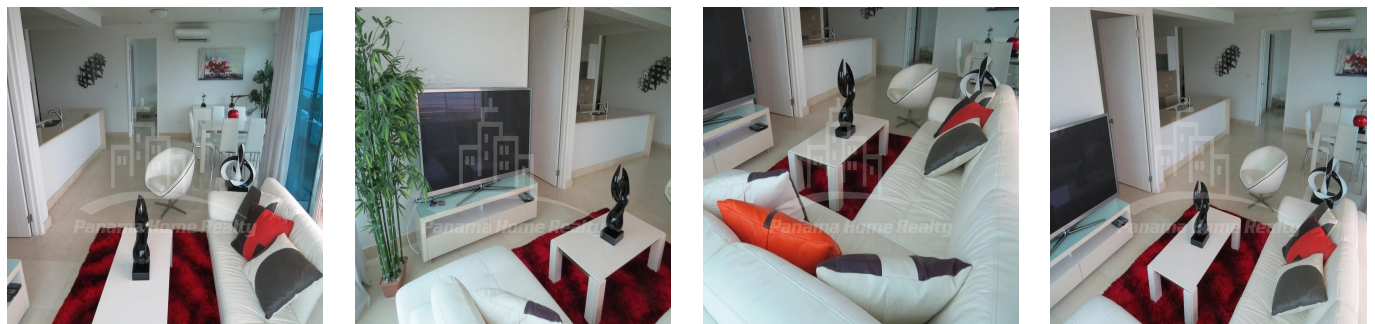

Pentkhaus

Luxury Beach Apartment For Sale Located In Playa Bonita Residences

Philippines, Metro Manila, Taguig, , , ,

TSINA PRODAZHU

\$ 500000.00

- 🏠 156 qm
- 🏠 4 kimnaty
- 🛏 2 spal?ni
- 🚿 2 vanni kimnaty
- 🏠 2 poverhy
- 📏 2 qm zemel?na ploshcha
- 🚗 2 avtomobil?ni mistsy

Pavlina Srubarova
Panama Home Realty
Panamá, Panama - Mistsevy Chas

 **+507 66986850**

Panama Home Realty S.A. offering luxury Casa Bonita Residences, an exclusive beach and city project situated among beautiful rainforest and natural wildlife settings. With stunning views of the Pacific Ocean and the entrance to the Panama Canal, all located just 15 minutes away from Panama City. CASA BONITA: Inside of Playa Bonita Residences you will find Casa Bonita, a spectacular mediterranean-greek residential tower. Ownership at Casa Bonita includes an exclusive affiliation to the prestigious beach and resort club, The Pearl Club, hosting extraordinary amenities such as pool, gym and spa, just steps away from the beautiful beach Playa Bonita. THE BUILDING: – 26 story-tower with 21 levels of apartments from one, two and three bedrooms – Three high speed and one service elevator – Three parking levels – Visitor parking – 24 hour security – Exclusive social area of two levels with 360° view and complete amenities, pool, gym, open terrace and party room – Concierge service As an owner in Casa Bonita you will have a membership to a luxurious and private beach club “Pearl Club”, where you can enjoy many distractions as a world-class spa with full gym, massage room, body treatments, among other services. OCEANFRONT POOL, SUNBATHING AREA, RESTAURANT, LAUNDRY, TRANSPORTATION, VALET PARKING AND / OR “CONCIERGE” SERVICES. BEACH CLUB: – Clarins spa – Beachfront pool – Fully equipped gym – Ballroom Enjoy the of the pleasure of living in Casa Bonita Residences!