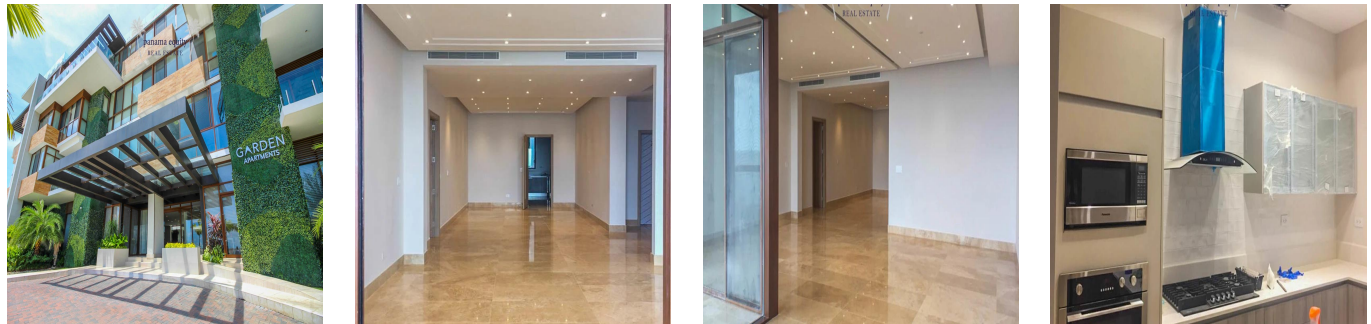

Pentkhaus

An Island Lifestyle Exclusive Apartment For Rent

Philippines, Calabarzon, Cavite City, , , ,

MISYACHNA ORENDA

USD 6500.00

TSINA PRODAZHU

USD 0.00

-  330 qm
-  6 kimnaty
-  3 spal?ni
-  3 vanni kimnaty
-  3 poverhy
-  3 qm zemel?na ploshcha
-  3 avtomobil?ni mistsya

Kent Davis
Panama Equity Real Estate
Panamá, Panama - Mistsevyy Chas

 +507 6030-6782

Exclusive apartment of 3552 sq ft, has three bedrooms each with bathroom and walk in closet, room and service which includes three parking spaces. Located on the artificial islands of Ocean Reef, an area of luxury and privac, the unit is located on a floor which offers sweeping views. The great aesthetics of the project makes its social areas located on the ground floor exceptional. It includes a pool with an infinite view to the sea, another swimming pool on the roof of the building, gym, playground, business center, restaurant, tennis courts, parks around the building and green areas. One apartment per floor, means total privacy, as well as excellent security to enter the area and the building. The characteristics of the unit are high ceilings, wide distribution and the best views of the sea. Call today for an appointment! (+507) 6112-7806 Andrea Ortiz