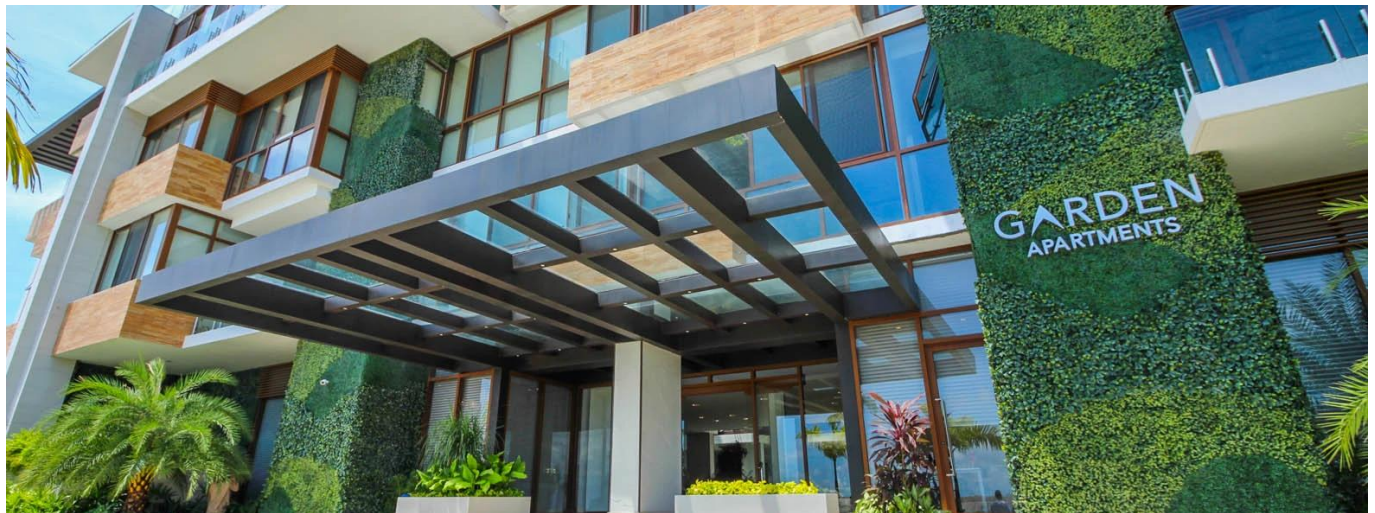

Pentkhaus

An Island Lifestyle Exclusive Apartment For Rent

Philippines, Calabarzon, Cavite City, , , ,

MISYACHNA ORENDA

\$ 6500.00

TSINA PRODAZHU

\$ 0.00

-  330 qm
-  6 kimnaty
-  3 spal?ni
-  3 vanni kimnaty
-  3 poverhy
-  3 qm zemel?na ploshcha
-  3 avtomobil?ni mistsya

Kent Davis
Panama Equity Real Estate
Panamá, Panama - Mistsevyy Chas

 **+507 6030-6782**

Exclusive apartment of 3552 sq ft, has three bedrooms each with bathroom and walk in closet, room and service which includes three parking spaces. Located on the artificial islands of Ocean Reef, an area of luxury and privac, the unit is located on a floor which offers sweeping views. The great aesthetics of the project makes its social areas located on the ground floor exceptional. It includes a pool with an infinite view to the sea, another swimming pool on the roof of the building, gym, playground, business center, restaurant, tennis courts, parks around the building and green areas. One apartment per floor, means total privacy, as well as excellent security to enter the area and the building. The characteristics of the unit are high ceilings, wide distribution and the best views of the sea. Call today for an appointment! (+507) 6112-7806 Andrea Ortiz