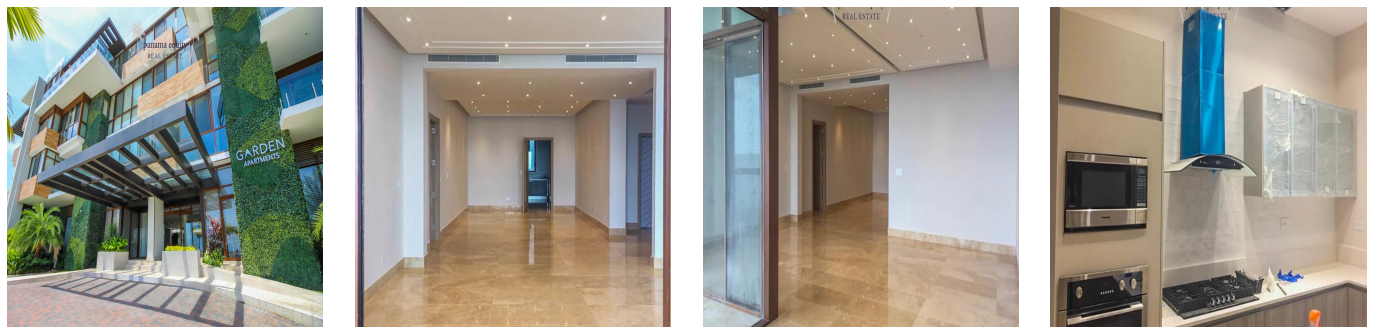

Pentkhaus

An Island Lifestyle Exclusive Apartment For Rent

Philippines, Calabarzon, Cavite City, , , ,

MISYACHNA ORENDA

\$ 6500.00

TSINA PRODAZHU

\$ 0.00

-  330 qm
-  6 kimnaty
-  3 spal?ni
-  3 vanni kimnaty
-  3 poverhy
-  3 qm zemel?na ploshcha
-  3 avtomobil?ni mistsya

Kent Davis
Panama Equity Real Estate
Panamá, Panama - Mistsevyy Chas

 **+507 6030-6782**

Exclusive apartment of 3552 sq ft, has three bedrooms each with bathroom and walk in closet, room and service which includes three parking spaces. Located on the artificial islands of Ocean Reef, an area of luxury and privac, the unit is located on a floor which offers sweeping views. The great aesthetics of the project makes its social areas located on the ground floor exceptional. It includes a pool with an infinite view to the sea, another swimming pool on the roof of the building, gym, playground, business center, restaurant, tennis courts, parks around the building and green areas. One apartment per floor, means total privacy, as well as excellent security to enter the area and the building. The characteristics of the unit are high ceilings, wide distribution and the best views of the sea. Call today for an appointment! (+507) 6112-7806 Andrea Ortiz