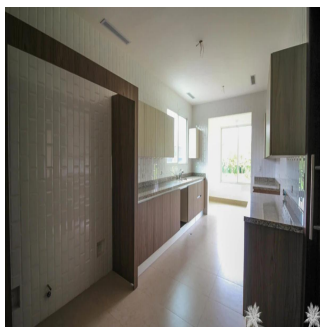

Kent Davis
Panama Equity Real Estate
Panamá, Panama - Mistsevy Chas

[+507 6030-6782](tel:+50760306782)

Custom built home using the best materials and finishes available, this property features the latest in modern design and construction to incorporate a large, spacious floor plan with high ceilings and plenty of windows. The new buyer will also appreciate the smart layout in the kitchen with adjoining service area and access to the closed garage. From the living room, enjoy a nice walk-out to the yard backing onto the 15th fairway which is green and very lush with hedges and trees acting as a backdrop. All of this in one of Panama's premier golf communities, a neighbourhood for those that want the best available!