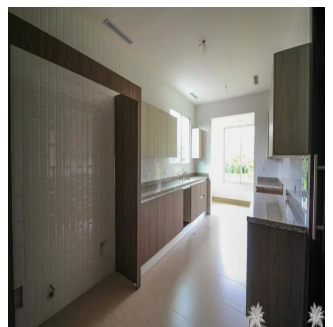

**Kent Davis**

Panama Equity Real Estate

Panamá, Panama - Mistsevyy Chas

+507 6030-6782

Custom built home using the best materials and finishes available, this property features the latest in modern design and construction to incorporate a large, spacious floor plan with high ceilings and plenty of windows. The new buyer will also appreciate the smart layout in the kitchen with adjoining service area and access to the closed garage. From the living room, enjoy a nice walk-out to the yard backing onto the 15th fairway which is green and very lush with hedges and trees acting as a backdrop. All of this in one of Panama's premier golf communities, a neighbourhood for those that want the best available!