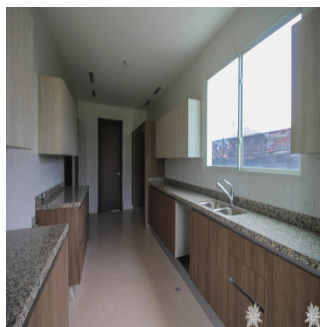

Kent Davis
Panama Equity Real Estate
Panamá, Panama - Mistsevy Chas

[+507 6030-6782](tel:+50760306782)

Custom built home using the best materials and finishes available, this property features the latest in modern design and construction to incorporate a large, spacious floor plan with high ceilings and plenty of windows. The new buyer will also appreciate the smart layout in the kitchen with adjoining service area and access to the closed garage. From the living room, enjoy a nice walk-out to the yard backing onto the 15th fairway which is green and very lush with hedges and trees acting as a backdrop. All of this in one of Panama's premier golf communities, a neighbourhood for those that want the best available!