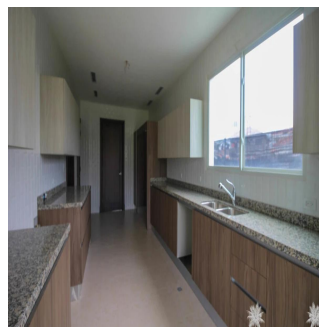

**Kent Davis**

Panama Equity Real Estate

Panamá, Panama - Mistsevyy Chas

+507 6030-6782

Custom built home using the best materials and finishes available, this property features the latest in modern design and construction to incorporate a large, spacious floor plan with high ceilings and plenty of windows. The new buyer will also appreciate the smart layout in the kitchen with adjoining service area and access to the closed garage. From the living room, enjoy a nice walk-out to the yard backing onto the 15th fairway which is green and very lush with hedges and trees acting as a backdrop. All of this in one of Panama's premier golf communities, a neighbourhood for those that want the best available!