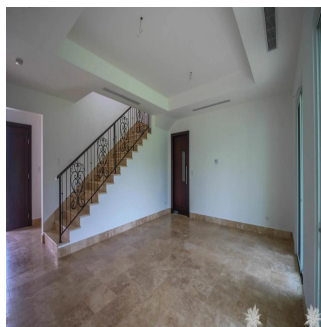

Kent Davis
Panama Equity Real Estate
Panamá, Panama - Mistsevy Chas

[+507 6030-6782](tel:+50760306782)

Custom built home using the best materials and finishes available, this property features the latest in modern design and construction to incorporate a large, spacious floor plan with high ceilings and plenty of windows. The new buyer will also appreciate the smart layout in the kitchen with adjoining service area and access to the closed garage. From the living room, enjoy a nice walk-out to the yard backing onto the 15th fairway which is green and very lush with hedges and trees acting as a backdrop. All of this in one of Panama's premier golf communities, a neighbourhood for those that want the best available!