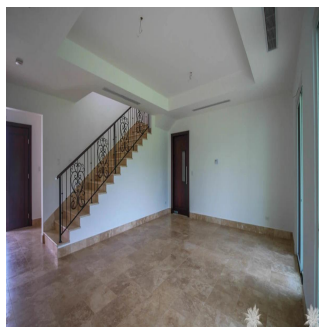

**Kent Davis**

Panama Equity Real Estate

Panamá, Panama - Mistsevyy Chas

+507 6030-6782

Custom built home using the best materials and finishes available, this property features the latest in modern design and construction to incorporate a large, spacious floor plan with high ceilings and plenty of windows. The new buyer will also appreciate the smart layout in the kitchen with adjoining service area and access to the closed garage. From the living room, enjoy a nice walk-out to the yard backing onto the 15th fairway which is green and very lush with hedges and trees acting as a backdrop. All of this in one of Panama's premier golf communities, a neighbourhood for those that want the best available!