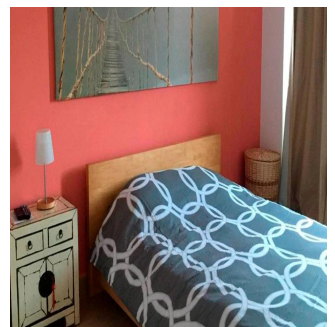

**Tara Goldberg**  
Panama Luxury Living  
Panamá, Panama - Mistsevy Chas

+507 6459-4848

Beautiful Apartment, ideal for relaxing and sharing with your family, with comfort spaces and Sea View. Only 1 hour and 20 minutes from Panama City (between Bijao and Buenaventura). Living room, kitchen, dining room. Large balcony 80m2. 180 degree view. 24/7 security.