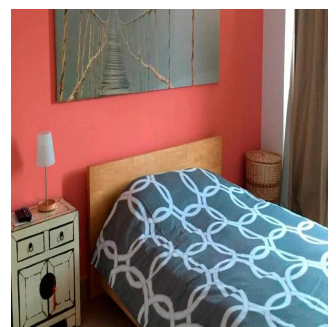

Tara Goldberg

Panama Luxury Living

Panamá, Panama - Mistsevy Chas

+507 6459-4848

Beautiful Apartment, ideal for relaxing and sharing with your family, with comfort spaces and Sea View. Only 1 hour and 20 minutes from Panama City (between Bijao and Buenaventura). Living room, kitchen, dining room. Large balcony 80m2. 180 degree view. 24/7 security.