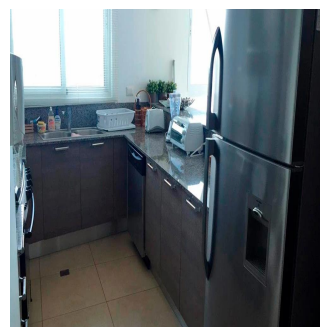

Tara Goldberg

Panama Luxury Living

Panamá, Panama - Mistsevy Chas

+507 6459-4848

Beautiful Apartment, ideal for relaxing and sharing with your family, with comfort spaces and Sea View. Only 1 hour and 20 minutes from Panama City (between Bijao and Buenaventura). Living room, kitchen, dining room. Large balcony 80m2. 180 degree view. 24/7 security.