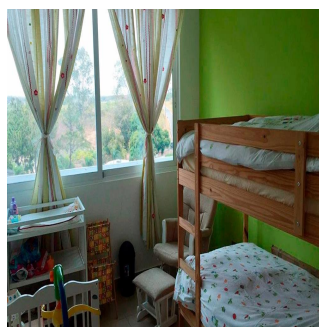

Pentkhaus

Elegant Beach Apartment In Santa Clara Beach

Philippines, Metro Manila, Quezon City, , , ,

TSINA PRODAZHU

USD 449000.00

191 qm 7 kimnaty 4 spal?ni 3 vanni kimnaty

3 poverhy 3 qm zemel?na ploshcha 3 avtomobil?ni mistsya

Tara Goldberg

Panama Luxury Living

Panamá, Panama - Mistsevy Chas

+507 6459-4848

Beautiful Apartment, ideal for relaxing and sharing with your family, with comfort spaces and Sea View. Only 1 hour and 20 minutes from Panama City (between Bijao and Buenaventura). Living room, kitchen, dining room. Large balcony 80m2. 180 degree view. 24/7 security.