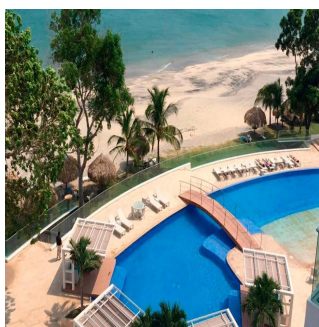

Pentkhaus

Elegant Beach Apartment In Santa Clara Beach

Philippines, Metro Manila, Quezon City, , , ,

TSINA PRODAZHU

USD 449000.00

191 qm 7 kimnaty 4 spal?ni 3 vanni kimnaty

3 poverhy 3 qm zemel?na ploshcha 3 avtomobil?ni mistsya

Tara Goldberg

Panama Luxury Living

Panamá, Panama - Mistsevy Chas

+507 6459-4848

Beautiful Apartment, ideal for relaxing and sharing with your family, with comfort spaces and Sea View. Only 1 hour and 20 minutes from Panama City (between Bijao and Buenaventura). Living room, kitchen, dining room. Large balcony 80m2. 180 degree view. 24/7 security.