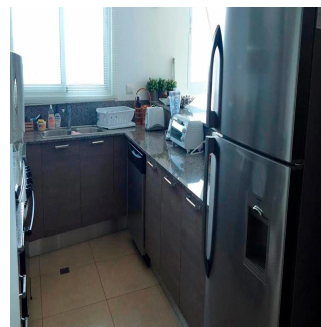

# Elegant Beach Apartment In Santa Clara Beach

Philippines, Metro Manila, Quezon City, , , ,

TSINA PRODAZHU

**USD 449000.00**

- 🏠 191 qm
- 🏠 7 kimnaty
- 🛏️ 4 spal?ni
- 📅 3 vanni kimnaty
- 🏠 3 poverhy
- 📐 3 qm zemel?na ploshcha
- 🚗 3 avtomobil?ni mistsya

**Tara Goldberg**  
Panama Luxury Living  
Panamá, Panama - Mistsevy Chas

+507 6459-4848

Beautiful Apartment, ideal for relaxing and sharing with your family, with comfort spaces and Sea View. Only 1 hour and 20 minutes from Panama City (between Bijao and Buenaventura). Living room, kitchen, dining room. Large balcony 80m2. 180 degree view. 24/7 security.