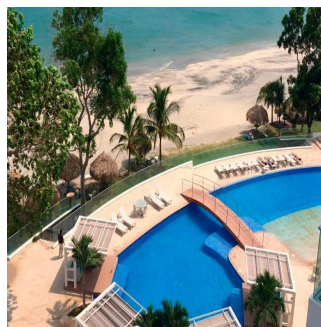

# Elegant Beach Apartment In Santa Clara Beach

Philippines, Metro Manila, Quezon City, , , ,

TSINA PRODAZHU

**USD 449000.00**

- 🏠 191 qm
- 🏠 7 kimnaty
- 🛏️ 4 spal?ni
- 📅 3 vanni kimnaty
- 🏠 3 poverhy
- 📐 3 qm zemel?na ploshcha
- 🚗 3 avtomobil?ni mistsya

**Tara Goldberg**  
Panama Luxury Living  
Panamá, Panama - Mistsevy Chas

+507 6459-4848

Beautiful Apartment, ideal for relaxing and sharing with your family, with comfort spaces and Sea View. Only 1 hour and 20 minutes from Panama City (between Bijao and Buenaventura). Living room, kitchen, dining room. Large balcony 80m2. 180 degree view. 24/7 security.