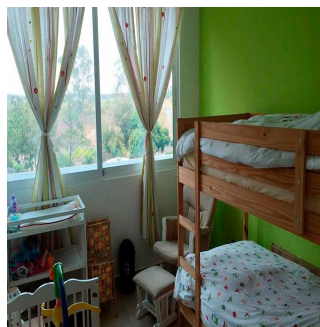

# Elegant Beach Apartment In Santa Clara Beach

Philippines, Metro Manila, Quezon City, , , ,

TSINA PRODAZHU

**USD 449000.00**

- 🏠 191 qm
- 🏠 7 kimnaty
- 🛏️ 4 spal?ni
- 📅 3 vanni kimnaty
- 🏠 3 poverhy
- 📐 3 qm zemel?na ploshcha
- 🚗 3 avtomobil?ni mistsya

**Tara Goldberg**  
Panama Luxury Living  
Panamá, Panama - Mistsevy Chas

+507 6459-4848

Beautiful Apartment, ideal for relaxing and sharing with your family, with comfort spaces and Sea View. Only 1 hour and 20 minutes from Panama City (between Bijao and Buenaventura). Living room, kitchen, dining room. Large balcony 80m2. 180 degree view. 24/7 security.