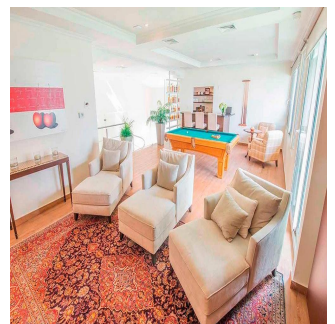

**Tara Goldberg**  
Panama Luxury Living  
Panamá, Panama - Mistsevyy Chas

+507 6459-4848

For sale or rent this prestigious 920m2 Penthouse located in the prestigious Belvedere Park Building in the heart of Coco del Mar, considered one of the most outstanding areas in Panama City becoming the best place to live. In addition to having amenities for the enjoyment of their daily lives. The main entrance has a height of 12 meters, Double height foyer, Double height room, 360° view of the sea and the city, 50 m in front of the sea, Family Room, Recreation room with bar, billiards, home cinema, Linn Surround System, 2 elevators with private access card, 225m2 of open terrace, Full body double glazed windows made in Germany