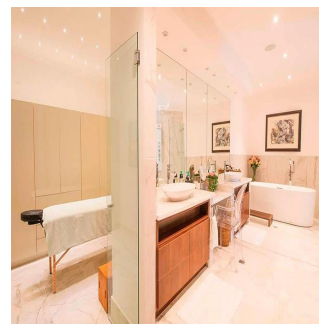

For sale or rent this prestigious 920m2 Penthouse located in the prestigious Belvedere Park Building in the heart of Coco del Mar, considered one of the most outstanding areas in Panama City becoming the best place to live. In addition to having amenities for the enjoyment of their daily lives. The main entrance has a height of 12 meters, Double height foyer, Double height room, 360° view of the sea and the city, 50 m in front of the sea, Family Room, Recreation room with bar, billiards, home cinema, Linn Surround System, 2 elevators with private access card, 225m2 of open terrace, Full body double glazed windows made in Germany