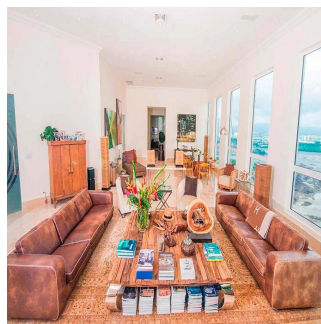

**Tara Goldberg**  
Panama Luxury Living  
Panamá, Panama - Mistsevyy Chas

+507 6459-4848

For sale or rent this prestigious 920m2 Penthouse located in the prestigious Belvedere Park Building in the heart of Coco del Mar, considered one of the most outstanding areas in Panama City becoming the best place to live. In addition to having amenities for the enjoyment of their daily lives. The main entrance has a height of 12 meters, Double height foyer, Double height room, 360° view of the sea and the city, 50 m in front of the sea, Family Room, Recreation room with bar, billiards, home cinema, Linn Surround System, 2 elevators with private access card, 225m2 of open terrace, Full body double glazed windows made in Germany