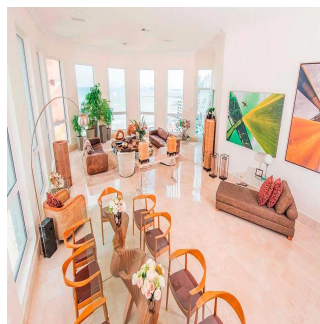

**Tara Goldberg**  
Panama Luxury Living  
Panamá, Panama - Mistsevyy Chas

+507 6459-4848

For sale or rent this prestigious 920m2 Penthouse located in the prestigious Belvedere Park Building in the heart of Coco del Mar, considered one of the most outstanding areas in Panama City becoming the best place to live. In addition to having amenities for the enjoyment of their daily lives. The main entrance has a height of 12 meters, Double height foyer, Double height room, 360° view of the sea and the city, 50 m in front of the sea, Family Room, Recreation room with bar, billiards, home cinema, Linn Surround System, 2 elevators with private access card, 225m2 of open terrace, Full body double glazed windows made in Germany