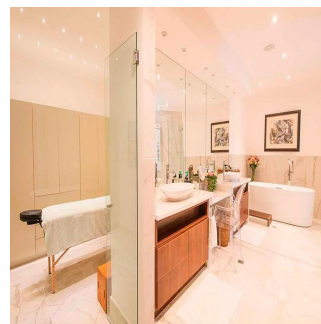

**Tara Goldberg**  
Panama Luxury Living  
Panamá, Panama - Mistsevyy Chas

+507 6459-4848

For sale or rent this prestigious 920m2 Penthouse located in the prestigious Belvedere Park Building in the heart of Coco del Mar, considered one of the most outstanding areas in Panama City becoming the best place to live. In addition to having amenities for the enjoyment of their daily lives. The main entrance has a height of 12 meters, Double height foyer, Double height room, 360° view of the sea and the city, 50 m in front of the sea, Family Room, Recreation room with bar, billiards, home cinema, Linn Surround System, 2 elevators with private access card, 225m2 of open terrace, Full body double glazed windows made in Germany