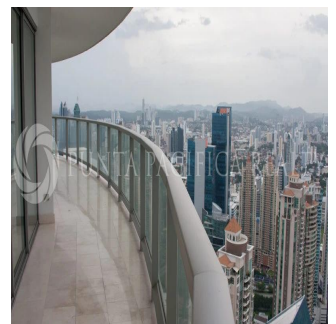

🏠 4 poverhy

📐 4 qm zemel?na ploshcha

🚗 4 avtomobil?ni mistsyas

**Jeff Barton**

Punta Pacifica Realty

Panamá, Panama - Mistsevy Chas

+507 836-5991

This one-of-a-kind, 375-square-meter (4,036 square-foot) apartment is located in one of Panama City's landmark buildings: Miramar Tower. Featuring wide, unobstructed views of the Bay of Panama and Cinta Costera, the apartment has been completely renovated with top finishings, state-of-the-art electronics and security, and an array of special designer touches. Floor-to-ceiling windows and a wide balcony make this a sunny home base for living the healthy Panama City lifestyle. Every room offers beautiful vistas of the Pacific Ocean and the hiking and biking trails along the waterfront. The open layout and expansive rooms create opportunities for entertaining and relaxation, with expansive dining area and private den. The apartment is elegantly finished with marble flooring and top-brand appliances and materials. All the bedrooms have en-suite bathrooms with Philippe Starck DuraVit toilets and sinks, and floors made of Syrian shell stone. The kitchen features Scavolini Liberamente gloss white cabinets and fittings, Miele appliances and a wine storage unit. There is also a service quarters, with a separate bedroom, bathroom, and living area. There is no other apartment like this available along the waterfront. The renovation focused on detail and luxury, making this one of the special homes in Panama City. SPECIAL FEATURES INCLUDE: \* Audio and video systems in all rooms, with individual room controls and 4K 55-inch TVs. \* Chef's Kitchen by Home Interiors Panama featuring: Scavolini Liberamente gloss white cabinets and fittings Miele appliances including 36" refrigerator and freezer each. 24" wine storage unit with 14 Acadia wood shelves (102 bottles) 42" Induction Miele Cooktop Dual Slimline Miele dishwashers Miele oven, warming drawer, microwave Dornbracht plumbing fixtures \* Four Custom bathrooms plus Guest WC: Floors of rare Syrian shell stone Full slab marble walls Philippe Starck DuraVit toilets and sinks Gessi plumbing \* Energy saving Daikin VRV III HVAC, with state-of-the-art individual room controls and iPhone interface. \* Dimmable LED lighting throughout. \* 24/7 internal and entry door surveillance with video monitoring. Multiple safes. \* Modern Bertolotto doors throughout. Multi-lock security doors at entrances. \* Crema Marfil marble floors \* Custom cabinetry and finishes by Wood Concepts Panama, including unique dining room ceiling, wet bar, large library unit in the study and all closet interiors. \* Electric solar and blackout shades with remote controls.