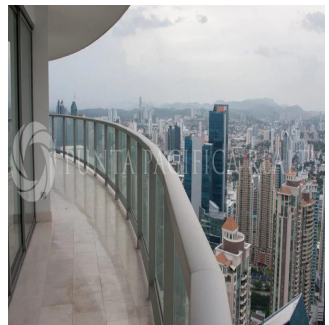

Jeff Barton
Punta Pacifica Realty
Panamá, Panama - Mistsevyy Chas

+507 836-5991

This one-of-a-kind, 375-square-meter (4,036 square-foot) apartment is located in one of Panama City's landmark buildings: Miramar Tower. Featuring wide, unobstructed views of the Bay of Panama and Cinta Costera, the apartment has been completely renovated with top finishings, state-of-the-art electronics and security, and an array of special designer touches. Floor-to-ceiling windows and a wide balcony make this a sunny home base for living the healthy Panama City lifestyle. Every room offers beautiful vistas of the Pacific Ocean and the hiking and biking trails along the waterfront. The open layout and expansive rooms create opportunities for entertaining and relaxation, with expansive dining area and private den. The apartment is elegantly finished with marble flooring and top-brand appliances and materials. All the bedrooms have en-suite bathrooms with Philippe Starck DuraVit toilets and sinks, and floors made of Syrian shell stone. The kitchen features Scavolini Liberamente gloss white cabinets and fittings, Miele appliances and a wine storage unit. There is also a service quarters, with a separate bedroom, bathroom, and living area. There is no other apartment like this available along the waterfront. The renovation focused on detail and luxury, making this one of the special homes in Panama City. SPECIAL FEATURES INCLUDE: * Audio and video systems in all rooms, with individual room controls and 4K 55-inch TVs. * Chef's Kitchen by Home Interiors Panama featuring: Scavolini Liberamente gloss white cabinets and fittings Miele appliances including 36" refrigerator and freezer each. 24" wine storage unit with 14 Acadia wood shelves (102 bottles) 42" Induction Miele Cooktop Dual Slimline Miele dishwashers Miele oven, warming drawer, microwave Dornbracht plumbing fixtures * Four Custom bathrooms plus Guest WC: Floors of rare Syrian shell stone Full slab marble walls Philippe Starck DuraVit toilets and sinks Gessi plumbing * Energy saving Daikin VRV III HVAC, with state-of-the-art individual room controls and iPhone interface. * Dimmable LED lighting throughout. * 24/7 internal and entry door surveillance with video monitoring. Multiple safes. * Modern Bertolotto doors throughout. Multi-lock security doors at entrances. * Crema Marfil marble floors * Custom cabinetry and finishes by Wood Concepts Panama, including unique dining room ceiling, wet bar, large library unit in the study and all closet interiors. * Electric solar and blackout shades with remote controls.