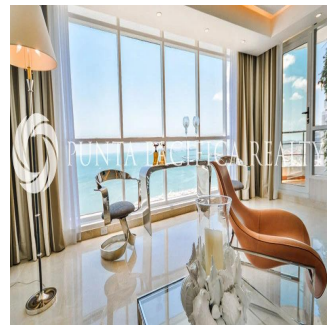

🏠 4 poverhy    📏 4 qm zemel?na ploshcha    🚗 4 avtomobil?ni mistsyas

**Jeff Barton**  
Punta Pacifica Realty  
Panamá, Panama - Mistsevy Chas

+507 836-5991

This one-of-a-kind, 375-square-meter (4,036 square-foot) apartment is located in one of Panama City's landmark buildings: Miramar Tower. Featuring wide, unobstructed views of the Bay of Panama and Cinta Costera, the apartment has been completely renovated with top finishings, state-of-the-art electronics and security, and an array of special designer touches. Floor-to-ceiling windows and a wide balcony make this a sunny home base for living the healthy Panama City lifestyle. Every room offers beautiful vistas of the Pacific Ocean and the hiking and biking trails along the waterfront. The open layout and expansive rooms create opportunities for entertaining and relaxation, with expansive dining area and private den. The apartment is elegantly finished with marble flooring and top-brand appliances and materials. All the bedrooms have en-suite bathrooms with Philippe Starck DuraVit toilets and sinks, and floors made of Syrian shell stone. The kitchen features Scavolini Liberamente gloss white cabinets and fittings, Miele appliances and a wine storage unit. There is also a service quarters, with a separate bedroom, bathroom, and living area. There is no other apartment like this available along the waterfront. The renovation focused on detail and luxury, making this one of the special homes in Panama City. SPECIAL FEATURES INCLUDE: \* Audio and video systems in all rooms, with individual room controls and 4K 55-inch TVs. \* Chef's Kitchen by Home Interiors Panama featuring: Scavolini Liberamente gloss white cabinets and fittings Miele appliances including 36" refrigerator and freezer each. 24" wine storage unit with 14 Acadia wood shelves (102 bottles) 42" Induction Miele Cooktop Dual Slimline Miele dishwashers Miele oven, warming drawer, microwave Dornbracht plumbing fixtures \* Four Custom bathrooms plus Guest WC: Floors of rare Syrian shell stone Full slab marble walls Philippe Starck DuraVit toilets and sinks Gessi plumbing \* Energy saving Daikin VRV III HVAC, with state-of-the-art individual room controls and iPhone interface. \* Dimmable LED lighting throughout. \* 24/7 internal and entry door surveillance with video monitoring. Multiple safes. \* Modern Bertolotto doors throughout. Multi-lock security doors at entrances. \* Crema Marfil marble floors \* Custom cabinetry and finishes by Wood Concepts Panama, including unique dining room ceiling, wet bar, large library unit in the study and all closet interiors. \* Electric solar and blackout shades with remote controls.