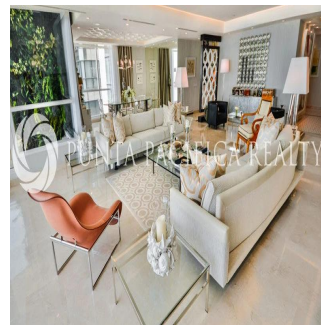

🏠 4 poverhy    📏 4 qm zemel?na ploshcha    🚗 4 avtomobil?ni mistsyas

**Jeff Barton**  
Punta Pacifica Realty  
Panamá, Panama - Mistsevy Chas

+507 836-5991

This one-of-a-kind, 375-square-meter (4,036 square-foot) apartment is located in one of Panama City's landmark buildings: Miramar Tower. Featuring wide, unobstructed views of the Bay of Panama and Cinta Costera, the apartment has been completely renovated with top finishings, state-of-the-art electronics and security, and an array of special designer touches. Floor-to-ceiling windows and a wide balcony make this a sunny home base for living the healthy Panama City lifestyle. Every room offers beautiful vistas of the Pacific Ocean and the hiking and biking trails along the waterfront. The open layout and expansive rooms create opportunities for entertaining and relaxation, with expansive dining area and private den. The apartment is elegantly finished with marble flooring and top-brand appliances and materials. All the bedrooms have en-suite bathrooms with Philippe Starck DuraVit toilets and sinks, and floors made of Syrian shell stone. The kitchen features Scavolini Liberamente gloss white cabinets and fittings, Miele appliances and a wine storage unit. There is also a service quarters, with a separate bedroom, bathroom, and living area. There is no other apartment like this available along the waterfront. The renovation focused on detail and luxury, making this one of the special homes in Panama City. SPECIAL FEATURES INCLUDE: \* Audio and video systems in all rooms, with individual room controls and 4K 55-inch TVs. \* Chef's Kitchen by Home Interiors Panama featuring: Scavolini Liberamente gloss white cabinets and fittings Miele appliances including 36" refrigerator and freezer each. 24" wine storage unit with 14 Acadia wood shelves (102 bottles) 42" Induction Miele Cooktop Dual Slimline Miele dishwashers Miele oven, warming drawer, microwave Dornbracht plumbing fixtures \* Four Custom bathrooms plus Guest WC: Floors of rare Syrian shell stone Full slab marble walls Philippe Starck DuraVit toilets and sinks Gessi plumbing \* Energy saving Daikin VRV III HVAC, with state-of-the-art individual room controls and iPhone interface. \* Dimmable LED lighting throughout. \* 24/7 internal and entry door surveillance with video monitoring. Multiple safes. \* Modern Bertolotto doors throughout. Multi-lock security doors at entrances. \* Crema Marfil marble floors \* Custom cabinetry and finishes by Wood Concepts Panama, including unique dining room ceiling, wet bar, large library unit in the study and all closet interiors. \* Electric solar and blackout shades with remote controls.