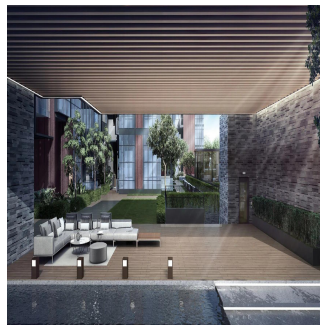

Pentkhaus

4 Bedroom Apartment For Sales In The View At Kismis

Hong Kong, Hong Kong Island, Sheung Wan, Lor Kismis, 18, ,

TSINA PRODAZHU

USD 1425900.00

- 🏠 94 qm
- 🏠 4 kimnaty
- 🛏️ 4 spal?ni
- 🚰 0 vanni kimnaty
- 🏠 0 poverhy
- 📐 0 qm zemel?na ploshcha
- 🚗 0 avtomobil?ni mistysya

Roxy-Pacific Holdings Limited

Roxy Pacific Holdings Limited
Singapore, Singapore - Mistsevy Chas

+65 6440 9878

Inspired by the style of modern Tuscany, View at Kismis exudes a charm of its own. Retreat into your own home surrounded by rustic charm and be lavished with 50 facilities within the development — each crafted to evoke intimacy and tranquility. Seated within an enclave of landed houses, View at Kismis is set against a backdrop of nature for all who are in pursuit of their very own exclusive getaway. Contact: +65 3138 9676 TOP: 1st May 2023