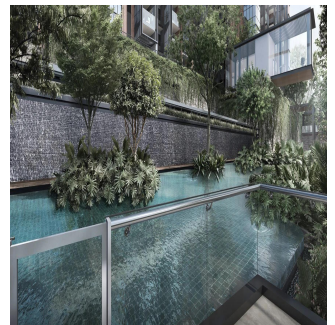

Roxy-Pacific Holdings Limited

Roxy Pacific Holdings Limited
Singapore, Singapore - Mistsevy Chas

+65 6440 9878

Inspired by the style of modern Tuscany, View at Kismis exudes a charm of its own. Retreat into your own home surrounded by rustic charm and be lavished with 50 facilities within the development — each crafted to evoke intimacy and tranquility. Seated within an enclave of landed houses, View at Kismis is set against a backdrop of nature for all who are in pursuit of their very own exclusive getaway. Contact: +65 3138 9676 TOP: 1st May 2023